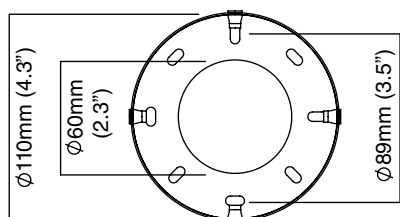

# APOLLONAIRE LARGE

**finish options** - ivory cotton with silver lining

**suspension** drop rod with ceiling box  
please specify the required overall drop from the ceiling to the bottom of the fitting

**suspension finish options** satin nickel, polished nickel, bronze or black metalwork

**bulbs** 240v - 2 x E27, 100w max  
120v - 2 x E26, 100w max  
(no bulbs supplied)

**weight** 3.6kg (8lbs)

**certification** CE compliant

## ceiling plate mounting dimensions

900mm (35")