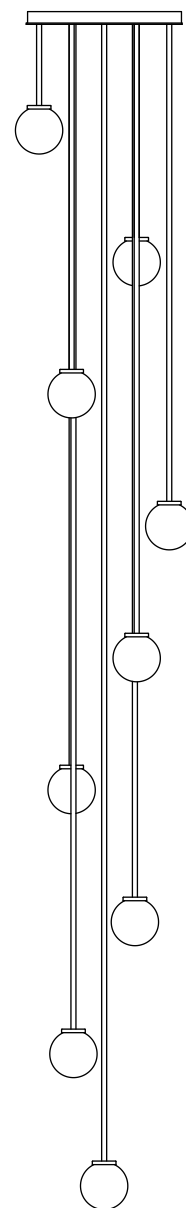

MEZZO CLUSTER LARGE (8-10)

450mm (17.7")

shortest drop required

longest drop required

finish	satin brass
shades	opal glass - 120mm (5") diameter
suspension	drop rods with ceiling box
	please specify
	- The required number of shades (8 - 10)
	- The length of the longest drop (max. 6 meters)
	- The length of the shortest drop (min. 300mm)
bulbs	240v - 8-10 x G9 mains halogen, 25w max 120v - 8-10 x G9 mains halogen, 25w max (no bulbs supplied)
weight	variable on size
certification	CE compliant

mounting plate dimensions