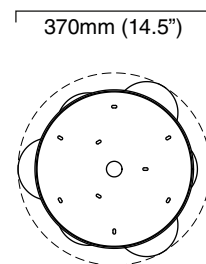

MEZZO CLUSTER MEDIUM (4-7)

finish	satin brass
shades	opal glass - 120mm (5") diameter
suspension	drop rods with ceiling box
	please specify
	- The required number of shades (4 - 7)
	- The length of the longest drop (max. 6 meters)
	- The length of the shortest drop (min. 300mm)
bulbs	240v - 4-7 x G9 mains halogen, 25w max 120v - 4-7 x G9 mains halogen, 25w max (no bulbs supplied)
weight	variable on size
certification	CE compliant

mounting plate dimensions