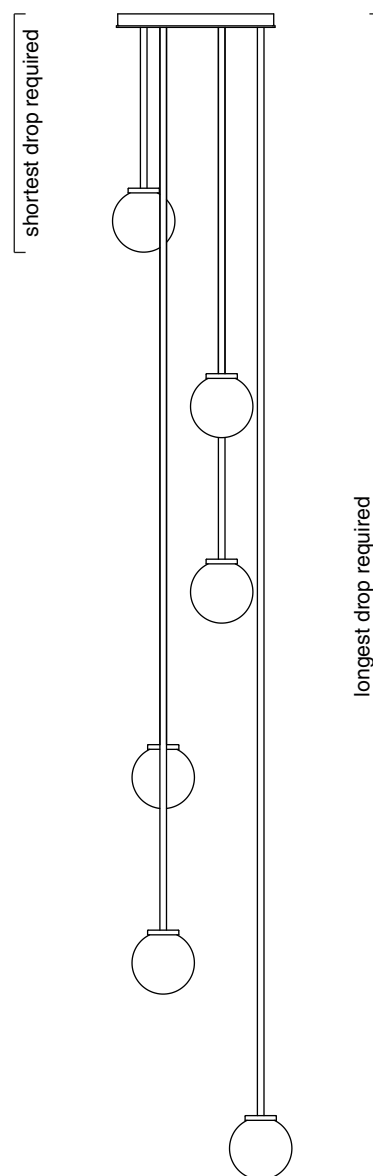

MEZZO CLUSTER MEDIUM (4-7)

finish	satin brass
shades	opal glass - 120mm (5") diameter
suspension	drop rods with ceiling box
	please specify
	- The required number of shades (4 - 7)
	- The length of the longest drop (max. 6 meters)
	- The length of the shortest drop (min. 300mm)
bulbs	240v - 4-7 x G9 mains halogen, 25w max 120v - 4-7 x G9 mains halogen, 25w max (no bulbs supplied)
weight	variable on size
certification	CE compliant

mounting plate dimensions