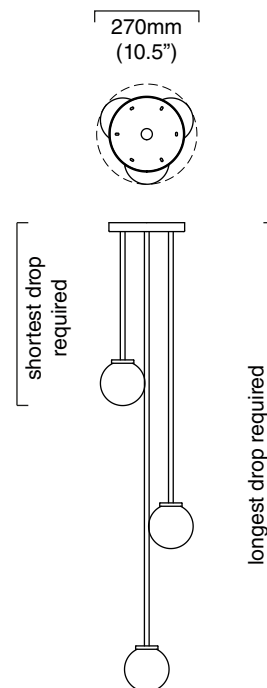

MEZZO CLUSTER SMALL (2-3)

finish	satin brass
shades	opal glass - 120mm (5") diameter
suspension	drop rods with ceiling box please specify - The required number of shades (2 - 3) - The length of the longest drop (max. 6 meters) - The length of the shortest drop (min. 300mm)
bulbs	240v - 2-3 x G9 mains halogen, 25w max 120v - 2-3 x G9 mains halogen, 25w max (no bulbs supplied)
weight	variable on size
certification	CE compliant

mounting plate dimensions