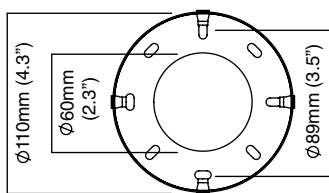

# SOLARIS TWIN

- finish options**
  - satin brass with cut glass
  - satin stainless steel with cut glass
- suspension**
  - stainless steel suspension cables with ceiling box
  - please specify the required overall drop from the ceiling to the bottom of the fitting
- bulbs**
  - 240v - 32 x G9 mains halogen, 18w max
  - 120v - 32 x G9 mains halogen, 18w max (no bulbs supplied)
- weight**
  - 52kg (115lbs)
- certification**
  - CE compliant

1100mm (43")

## mounting plate dimensions

240v

120v