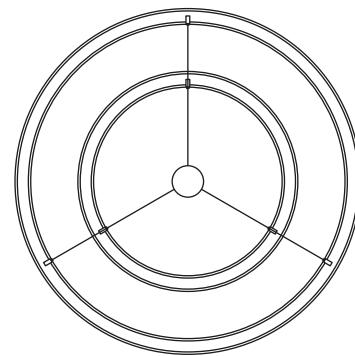

# SOLARIS TWIN

- finish options**
  - satin brass with cut glass
  - satin stainless steel with cut glass
- suspension**
  - stainless steel suspension cables with ceiling box
  - please specify the required overall drop from the ceiling to the bottom of the fitting
- bulbs**
  - 240v - 32 x G9 mains halogen, 18w max
  - 120v - 32 x G9 mains halogen, 18w max (no bulbs supplied)
- weight**
  - 52kg (115lbs)
- certification**
  - CE compliant

1100mm (43")

## mounting plate dimensions

240v

120v