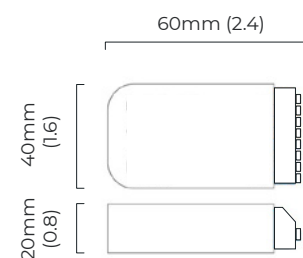

### DIMENSIONS (body of fixture)

204 x 75 x 380 mm (w x d x h)

### VIEW ON WEBSITE

mounting plate dimensions

DALI converter dimensions

\*Diagrams are not to scale.

### DIMENSIONS (body of fixture)

204 x 100 x 380 mm (w x d x h)