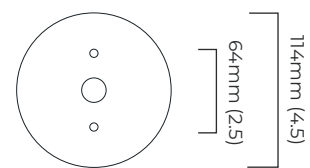

mounting plate dimensions