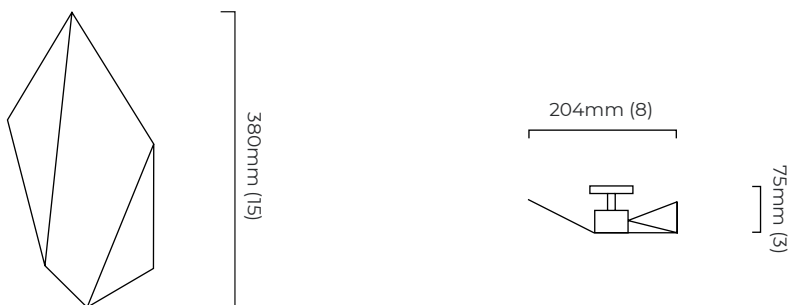

ABSTRACT WALL - DALI-A

FINISH

antique bronze
bronze
satin brass

DIMENSIONS (body of fixture)

204 x 75 x 380 mm (w x d x h)

WEIGHT

1kg (2.2lbs)

ILLUMINATION

220-240v - 1 x G9 - 25w max halogen (or 2.3 LED 2700k)
DALI converter to be installed in the cavity

DIMMING

dimnable bulb required
DALI compatible

WALL ROSE / PLATE

round wall plate - $\varnothing$ 114 x 5 mm ($\varnothing$ x h)

CERTIFICATION

VIEW ON WEBSITE