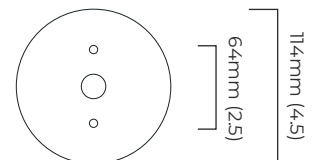

mounting plate dimensions