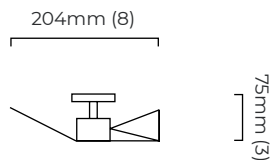

ABSTRACT WALL

FINISH

antique bronze
bronze
satin brass

DIMENSIONS (body of fixture)

204 x 75 x 380 mm (w x d x h)

WEIGHT

1kg (2.2lbs)

ILLUMINATION

220-240v - 1 x G9 - 25w max halogen (or 2.3 LED 2700k)
110-130v - 1 x G9 - 25w max halogen (or 2.3 LED 2700k)

DIMMING

dimnable bulb required
trailing edge dimmable / phase cut (rotary dimmer): standard
DALI option available (220-240v only)

WALL ROSE / PLATE

round wall plate - $\varnothing$ 114 x 5 mm ($\varnothing$ x h)

CERTIFICATION

VIEW ON WEBSITE