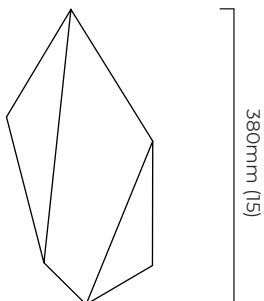

ABSTRACT WALL

FINISH

antique bronze
bronze
satin brass

DIMENSIONS (body of fixture)

204 x 75 x 380 mm (w x d x h)

WEIGHT

1kg (2.2lbs)

ILLUMINATION

220-240v - 1 x G9 - 25w max halogen (or 2.3 LED 2700k)
110-130v - 1 x G9 - 25w max halogen (or 2.3 LED 2700k)

DIMMING

dimnable bulb required
trailing edge dimmable / phase cut (rotary dimmer): standard
DALI option available (220-240v only)

WALL ROSE / PLATE

round wall plate - $\varnothing$ 114 x 5 mm ($\varnothing$ x h)

CERTIFICATION

VIEW ON WEBSITE