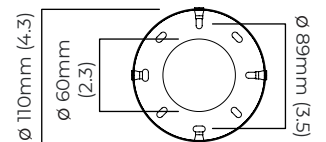

mounting plate dimensions