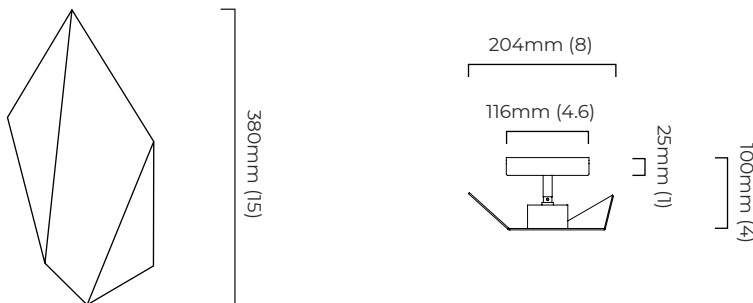

ABSTRACT WALL - DALI-B

FINISH

antique bronze
bronze
satin brass

DIMENSIONS (body of fixture)

204 x 100 x 380 mm (w x d x h)

WEIGHT

1kg (2.2lbs)

ILLUMINATION

220-240v - 1 x G9 - 25w max halogen (or 2.3 LED 2700k)
DALI converter to be installed in the wall rose

DIMMING

dimnable bulb required
DALI compatible

WALL ROSE / PLATE

round wall plate - $\varnothing$ 116 x 25 mm ($\varnothing$ x h)

CERTIFICATION

VIEW ON WEBSITE

*Diagrams are not to scale.