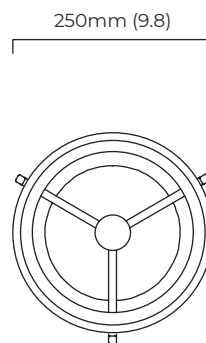

ACROPOLIS TABLE

FINISH

white alabaster with black steel detail

DIMENSIONS (body of fixture)

ø 250 x 480 mm (dia x h)

WEIGHT

9kg (19.8lbs)

FLEX

*Diagrams are not to scale.

ACROPOLIS TABLE

SKU NUMBER	FINISH DESCRIPTION	VOLTAGE
ACRTAOHABS-240D	white alabaster with black steel detail - 240v 5 amp plug	220 - 240V
ACRTAOHABS-240I	white alabaster with black steel detail - 240v AU plug	220 - 240V
ACRTAOHABS-240C	white alabaster with black steel detail - 240v EU plug	220 - 240V
ACRTAOHABS-240J	white alabaster with black steel detail - 240v swiss plug	220 - 240V
ACRTAOHABS-240G	white alabaster with black steel detail - 240v UK plug	220 - 240V
ACRTAOHABS-110A	white alabaster with black steel detail - 110v US plug	110 - 130V