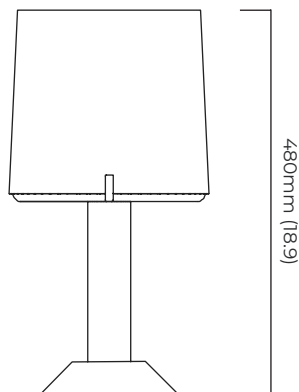

ACROPOLIS TABLE

FINISH

white alabaster with black steel detail

DIMENSIONS (body of fixture)

ø 250 x 480 mm (dia x h)

WEIGHT

9kg (19.8lbs)

FLEX

2000mm cord set with black flex and inline dimmer

ILLUMINATION

220-240v - 1 x E27 - 60w max (or 8w LED 2700k)

110-130v - 1 x E26 - 25w max (or 2.3w LED 2700k)

DIMMING

dimnable bulb required

CERTIFICATION

VIEW ON WEBSITE

*Diagrams are not to scale.

ACROPOLIS TABLE

SKU NUMBER	FINISH DESCRIPTION	VOLTAGE
ACRTAOHABS-240D	white alabaster with black steel detail - 240v 5 amp plug	220 - 240V
ACRTAOHABS-240I	white alabaster with black steel detail - 240v AU plug	220 - 240V
ACRTAOHABS-240C	white alabaster with black steel detail - 240v EU plug	220 - 240V
ACRTAOHABS-240J	white alabaster with black steel detail - 240v swiss plug	220 - 240V
ACRTAOHABS-240G	white alabaster with black steel detail - 240v UK plug	220 - 240V
ACRTAOHABS-110A	white alabaster with black steel detail - 110v US plug	110 - 130V