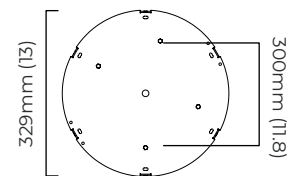

0/1-10v (220-240v) - on request

CEILING ROSE / PLATE

round ceiling rose - ø 335 x 40 mm (dia x h)

CERTIFICATION

VIEW ON WEBSITE

mounting plate dimensions

*Diagrams are not to scale.

ANVERS PENDANT LARGE - DALI-A

FINISH

antique bronze with honed alabaster
 bronze with honed alabaster
 satin brass with honed alabaster

DIMENSIONS (body of fixture)

ø 545 x 48 mm (dia x h)

WEIGHT

25kg (55.1lbs)

please ensure ceiling structure is strong enough to support the weight of the light

drivers must be installed up to 20 meters from the body of the light

DIMMING

DALI compatible

CEILING ROSE / PLATE

round ceiling rose - ø 335 x 40 mm (dia x h)

CERTIFICATION

VIEW ON WEBSITE

mounting plate dimensions

*Diagrams are not to scale.

ANVERS PENDANT LARGE

ANVERS PENDANT LARGE

SKU NUMBER	FINISH DESCRIPTION	VOLTAGE
ANVPELABHA-240	antique bronze with honed alabaster	220 - 240V
ANVPELBZHA-240	bronze with honed alabaster	220 - 240V
ANPELSBHA-240	satın brass with honed alabaster	220 - 240V
ANVPELABHA-110	antique bronze with honed alabaster	110 - 130V
ANVPELBZHA-110	bronze with honed alabaster	110 - 130V
ANPELSBHA-110	satın brass with honed alabaster	110 - 130V