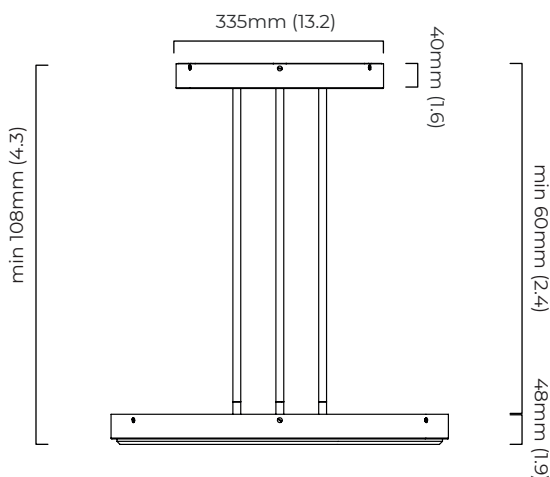

0/1-10v (220-240v) - on request

CEILING ROSE / PLATE

round ceiling rose - ø 335 x 40 mm (dia x h)

CERTIFICATION

VIEW ON WEBSITE

mounting plate dimensions

*Diagrams are not to scale.

ANVERS PENDANT LARGE - DALI-A

FINISH

antique bronze with honed alabaster
 bronze with honed alabaster
 satin brass with honed alabaster

DIMENSIONS (body of fixture)

ø 545 x 48 mm (dia x h)

WEIGHT

25kg (55.1lbs)

please ensure ceiling structure is strong enough to support the weight of the light

OVERALL DROP

minimum 108 mm

supplied with 3 x 1000mm drop rod (12.7 mm dia) as standard (adjustable on site)

ILLUMINATION

220-240v - integrated LED - 24w - 3000K (modified to 2700k)

DALI LED driver to be installed in the ceiling rose

drivers must be installed up to 20 meters from the body of the light

DIMMING

DALI compatible

CEILING ROSE / PLATE

round ceiling rose - ø 335 x 40 mm (dia x h)

CERTIFICATION

VIEW ON WEBSITE

mounting plate dimensions