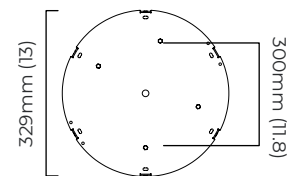

ANVERS PENDANT LARGE

FINISH

antique bronze with honed alabaster
 bronze with honed alabaster
 satin brass with honed alabaster

DIMENSIONS (body of fixture)

ø 545 x 48 mm (dia x h)

WEIGHT

25kg (55.1lbs)

please ensure ceiling structure is strong enough to support the weight of the light

OVERALL DROP

minimum 108 mm

supplied with 3 x 1000mm drop rod (12.7 mm dia) as standard (adjustable on site)

ILLUMINATION

220-240v - integrated LED - 24w - 3000K (modified to 2700k)

110-130v - integrated LED - 24w - 3000K (modified to 2700k)

0/1-10v (220-240v) - on request

CEILING ROSE / PLATE

round ceiling rose - ø 335 x 40 mm (dia x h)

CERTIFICATION

VIEW ON WEBSITE

mounting plate dimensions

*Diagrams are not to scale.

ANVERS PENDANT LARGE - DALI-A

FINISH

antique bronze with honed alabaster
 bronze with honed alabaster
 satin brass with honed alabaster

DIMENSIONS (body of fixture)

ø 545 x 48 mm (dia x h)

WEIGHT

25kg (55.1lbs)

please ensure ceiling structure is strong enough to support the weight of the light