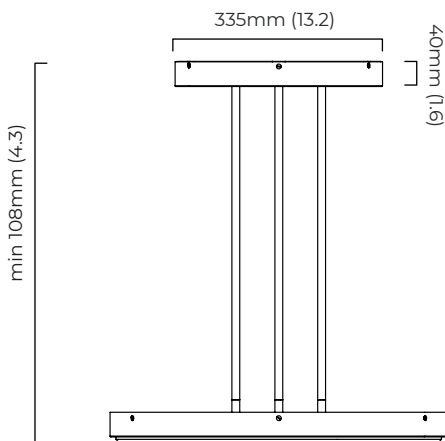

ANVERS PENDANT LARGE

FINISH

antique bronze with honed alabaster
 bronze with honed alabaster
 satin brass with honed alabaster

DIMENSIONS (body of fixture)

ø 545 x 48 mm (dia x h)

WEIGHT

25kg (55.1lbs)

please ensure ceiling structure is strong enough to support the weight of the light

OVERALL DROP

minimum 108 mm

supplied with 3 x 1000mm drop rod (12.7 mm dia) as standard (adjustable on site)

ILLUMINATION

220-240v - integrated LED - 24w - 3000K (modified to 2700k)

110-130v - integrated LED - 24w - 3000K (modified to 2700k)

0/1-10v (220-240v) - on request

CEILING ROSE / PLATE

round ceiling rose - ø 335 x 40 mm (dia x h)

CERTIFICATION

VIEW ON WEBSITE

mounting plate dimensions

*Diagrams are not to scale.

ANVERS PENDANT LARGE - DALI-A

FINISH

antique bronze with honed alabaster
 bronze with honed alabaster
 satin brass with honed alabaster

DIMENSIONS (body of fixture)

ø 545 x 48 mm (dia x h)

WEIGHT

25kg (55.1lbs)

please ensure ceiling structure is strong enough to support the weight of the light