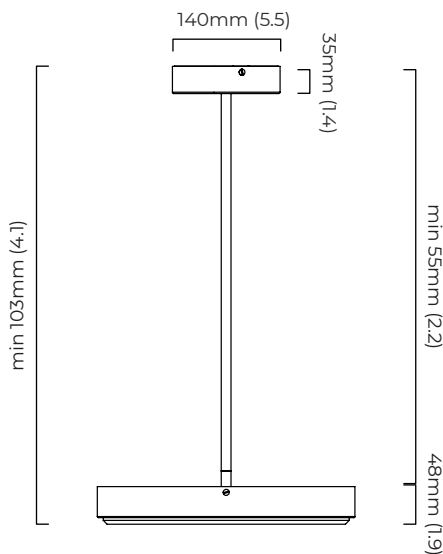

0/1-10v (220-240v) - on request

CEILING ROSE / PLATE

round ceiling rose - ø 140 X 35 mm (dia x h)

CERTIFICATION

VIEW ON WEBSITE

mounting plate dimensions

*Diagrams are not to scale.

ANVERS PENDANT MEDIUM - DALI-A

FINISH

antique bronze with honed alabaster
 bronze with honed alabaster
 satin brass with honed alabaster

DIMENSIONS (body of fixture)

ø 335 x 48 mm (dia x h)

WEIGHT

9kg (19.8lbs)

please ensure ceiling structure is strong enough to support the weight of the light

OVERALL DROP

minimum 103 mm

supplied with 1000mm drop rod (12.7 mm dia) as standard (adjustable on site)

ILLUMINATION

220-240v - integrated LED - 17w - 3000K (modified to 2700k)

DALI LED driver to be installed in the ceiling rose

drivers must be installed up to 20 meters from the body of the light

DIMMING

DALI compatible

CEILING ROSE / PLATE

round ceiling rose - ø 140 X 35 mm (dia x h)

CERTIFICATION

VIEW ON WEBSITE

mounting plate dimensions