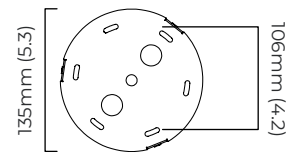

ANVERS PENDANT MEDIUM

FINISH

antique bronze with honed alabaster
 bronze with honed alabaster
 satin brass with honed alabaster

DIMENSIONS (body of fixture)

ø 335 x 48 mm (dia x h)

WEIGHT

9kg (19.8lbs)

please ensure ceiling structure is strong enough to support the weight of the light

OVERALL DROP

minimum 103 mm

supplied with 1000mm drop rod (12.7 mm dia) as standard (adjustable on site)

ILLUMINATION

220-240v - integrated LED - 17w - 3000K (modified to 2700k)

110-130v - integrated LED - 17w - 3000K (modified to 2700k)LED

0/1-10v (220-240v) - on request

CEILING ROSE / PLATE

round ceiling rose - ø 140 X 35 mm (dia x h)

CERTIFICATION

VIEW ON WEBSITE

mounting plate dimensions

*Diagrams are not to scale.

ANVERS PENDANT MEDIUM - DALI-A

FINISH

antique bronze with honed alabaster
 bronze with honed alabaster
 satin brass with honed alabaster

DIMENSIONS (body of fixture)

ø 335 x 48 mm (dia x h)

WEIGHT

9kg (19.8lbs)

please ensure ceiling structure is strong enough to support the weight of the light