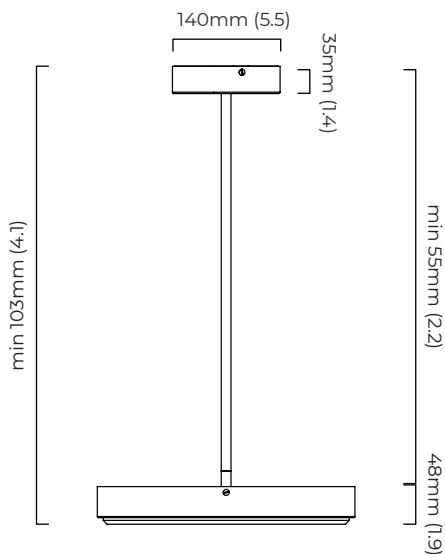

ANVERS PENDANT MEDIUM

FINISH

antique bronze with honed alabaster
 bronze with honed alabaster
 satin brass with honed alabaster

DIMENSIONS (body of fixture)

ø 335 x 48 mm (dia x h)

WEIGHT

9kg (19.8lbs)

please ensure ceiling structure is strong enough to support the weight of the light

OVERALL DROP

minimum 103 mm

supplied with 1000mm drop rod (12.7 mm dia) as standard (adjustable on site)

ILLUMINATION

220-240v - integrated LED - 17w - 3000K (modified to 2700k)

110-130v - integrated LED - 17w - 3000K (modified to 2700k)LED

0/1-10v (220-240v) - on request

CEILING ROSE / PLATE

round ceiling rose - ø 140 X 35 mm (dia x h)

CERTIFICATION

VIEW ON WEBSITE

mounting plate dimensions

*Diagrams are not to scale.

ANVERS PENDANT MEDIUM - DALI-A

FINISH

antique bronze with honed alabaster
 bronze with honed alabaster
 satin brass with honed alabaster

DIMENSIONS (body of fixture)

ø 335 x 48 mm (dia x h)

WEIGHT

9kg (19.8lbs)

please ensure ceiling structure is strong enough to support the weight of the light