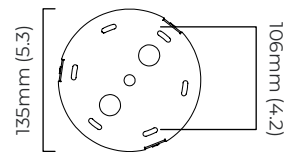

0/1-10v (220-240v) - on request

CEILING ROSE / PLATE

round ceiling rose - ø 140 X 35 mm (dia x h)

CERTIFICATION

VIEW ON WEBSITE

mounting plate dimensions

*Diagrams are not to scale.

ANVERS PENDANT MEDIUM - DALI-A

FINISH

antique bronze with honed alabaster
 bronze with honed alabaster
 satin brass with honed alabaster

DIMENSIONS (body of fixture)

ø 335 x 48 mm (dia x h)

WEIGHT

9kg (19.8lbs)

please ensure ceiling structure is strong enough to support the weight of the light

OVERALL DROP

minimum 103 mm

supplied with 1000mm drop rod (12.7 mm dia) as standard (adjustable on site)

ILLUMINATION

220-240v - integrated LED - 17w - 3000K (modified to 2700k)

DALI LED driver to be installed in the ceiling rose

drivers must be installed up to 20 meters from the body of the light

DIMMING

DALI compatible

CEILING ROSE / PLATE

round ceiling rose - ø 140 X 35 mm (dia x h)

CERTIFICATION

VIEW ON WEBSITE

mounting plate dimensions