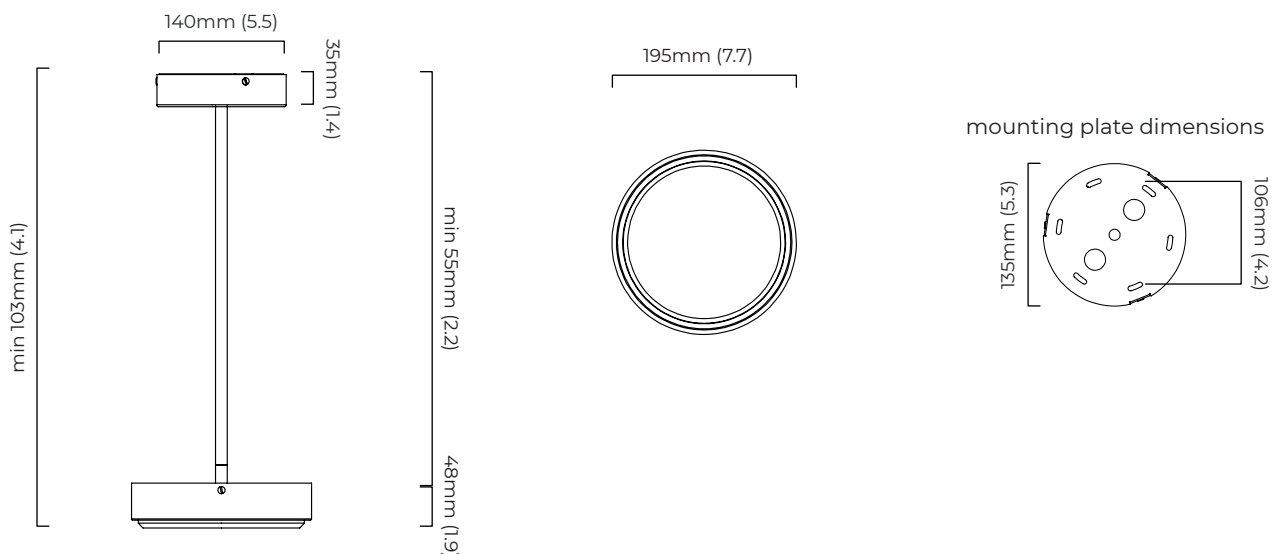

ANVERS PENDANT SMALL

FINISH

antique bronze with honed alabaster
bronze with honed alabaster
satin brass with honed alabaster

DIMENSIONS (body of fixture)

∅ 195 x 48 mm (dia x h)

WEIGHT

3.5kg (7.7lbs)

please ensure ceiling structure is strong enough to support the weight of the light

OVERALL DROP

minimum 103 mm

supplied with 1000mm drop rod (12.7 mm dia) as standard (adjustable on site)

ILLUMINATION

220-240v - integrated LED - 10.5w - 3000K (modified to 2700k)

110-130v - integrated LED - 10.5w - 3000K (modified to 2700k)

LED driver to be installed in the ceiling rose

drivers must be installed up to 20 meters from the body of the light

DIMMING

trailing dimmable / phase cut (rotary dimmer) - standard

DALI option available (220-240v only)

0/1-10v (220-240v) - on request

CEILING ROSE / PLATE

round ceiling rose - ∅ 140 X 35 mm (dia x h)

CERTIFICATION

VIEW ON WEBSITE

*Diagrams are not to scale.