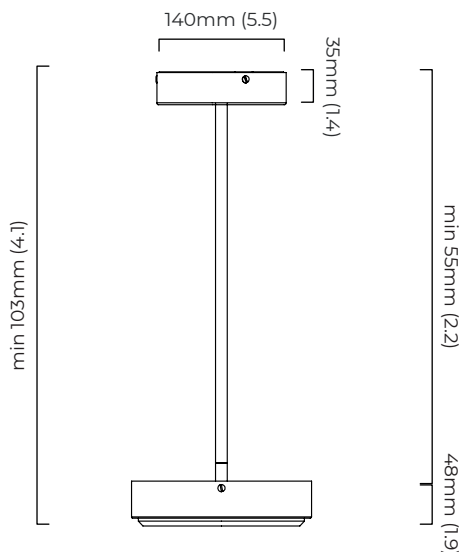

ANVERS PENDANT SMALL - DALI-A

FINISH

antique bronze with honed alabaster
bronze with honed alabaster
satin brass with honed alabaster

DIMENSIONS (body of fixture)

∅ 195 x 48 mm (dia x h)

WEIGHT

3.5kg (7.7lbs)

please ensure ceiling structure is strong enough to support the weight of the light

OVERALL DROP

minimum 103 mm

supplied with 1000mm drop rod (12.7 mm dia) as standard (adjustable on site)

ILLUMINATION

220-240v - integrated LED - 17w - 3000K (modified to 2700k)

DALI LED driver to be installed in the ceiling rose

drivers must be installed up to 20 meters from the body of the light

DIMMING

DALI compatible

CEILING ROSE / PLATE

round ceiling rose - ∅ 140 X 35 mm (dia x h)

CERTIFICATION

VIEW ON WEBSITE

*Diagrams are not to scale.