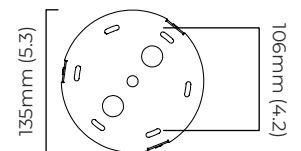

mounting plate dimensions