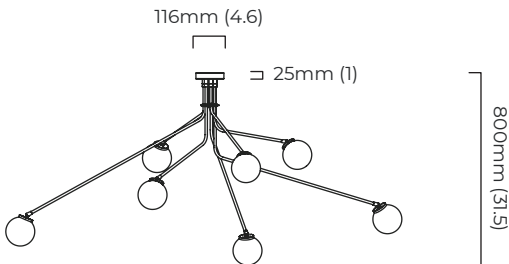

ARRAY PENDANT MEDIUM

FINISH

bronze with bronze details and shiny opal glass
bronze with satin brass details and shiny opal glass

DIMENSIONS (body of fixture)

1725 x 1725 x 800 mm (w x d x h)

WEIGHT

15kg (33.1lbs)
please ensure ceiling structure is strong enough to support the weight of the light

CERTIFICATION

VIEW ON WEBSITE

mounting plate dimensions

1725mm (67.9)

*Diagrams are not to scale.

ARRAY PENDANT MEDIUM - DALI-A

FINISH

bronze with bronze details and shiny opal glass
bronze with satin brass details and shiny opal glass

DIMENSIONS (body of fixture)

1725 x 1725 x 800 mm (w x d x h)

WEIGHT

15kg (33.1lbs)
please ensure ceiling structure is strong enough to support the weight of the light

OVERALL DROP

minimum 800 mm
please specify the required overall drop from the ceiling to the bottom of the fitting (not adjustable on site)

CERTIFICATION

VIEW ON WEBSITE

*Diagrams are not to scale.

ARRAY PENDANT MEDIUM - EXTENSION KIT

FINISH

bronze with bronze details
bronze with satin brass details

DIMENSIONS (length of the extension)

1000 mm