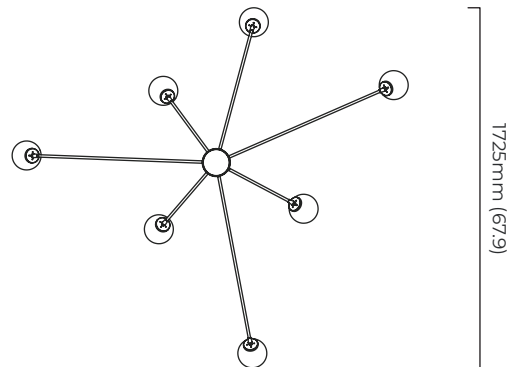

CERTIFICATION

VIEW ON WEBSITE

mounting plate dimensions

1725mm (67.9)

*Diagrams are not to scale.

ARRAY PENDANT MEDIUM - DALI-A

FINISH

bronze with bronze details and shiny opal glass
bronze with satin brass details and shiny opal glass

DIMENSIONS (body of fixture)

1725 x 1725 x 800 mm (w x d x h)

WEIGHT

15kg (33.1lbs)
please ensure ceiling structure is strong enough to support the weight of the light

OVERALL DROP

minimum 800 mm
please specify the required overall drop from the ceiling to the bottom of the fitting (not adjustable on site)