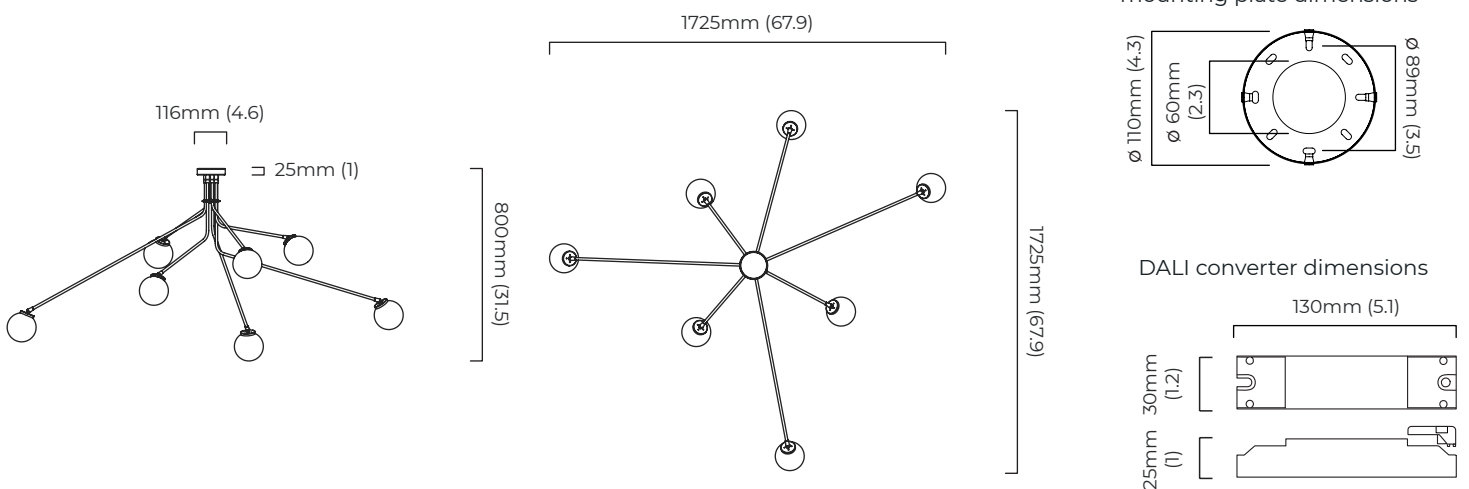

CERTIFICATION

VIEW ON WEBSITE

mounting plate dimensions

1725mm (67.9)

*Diagrams are not to scale.

ARRAY PENDANT MEDIUM - DALI-A

FINISH

bronze with bronze details and shiny opal glass
bronze with satin brass details and shiny opal glass

DIMENSIONS (body of fixture)

1725 x 1725 x 800 mm (w x d x h)

WEIGHT

15kg (33.1lbs)
please ensure ceiling structure is strong enough to support the weight of the light

OVERALL DROP

minimum 800 mm
please specify the required overall drop from the ceiling to the bottom of the fitting (not adjustable on site)

ILLUMINATION

220-240v - 7 x G9 - 25w (or 2.5w 2700k)
DALI converter to be installed in the cavity

DIMMING

dimmable bulb required
DALI compatible

CEILING ROSE / PLATE

round ceiling rose - \varnothing 116 x 25 mm (dia x h)

CERTIFICATION

VIEW ON WEBSITE

*Diagrams are not to scale.

ARRAY PENDANT MEDIUM - EXTENSION KIT

FINISH

bronze with bronze details
bronze with satin brass details

DIMENSIONS (length of the extension)

1000 mm