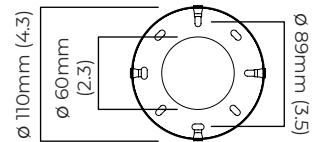

ARRAY PENDANT MEDIUM

FINISH

bronze with bronze details and shiny opal glass
bronze with satin brass details and shiny opal glass

DIMENSIONS (body of fixture)

1725 x 1725 x 800 mm (w x d x h)

WEIGHT

15kg (33.1lbs)
please ensure ceiling structure is strong enough to support the weight of the light

DIMMING

dimnable bulb required
trailing edge dimmable / phase cut (rotary dimmer) - standard
DALI option available (220-240v only)

CEILING ROSE / PLATE

round ceiling rose - \varnothing 116 x 25 mm (dia x h)

CERTIFICATION

VIEW ON WEBSITE

mounting plate dimensions

1725mm (67.9)

*Diagrams are not to scale.

ARRAY PENDANT MEDIUM - DALI-A

FINISH

bronze with bronze details and shiny opal glass
bronze with satin brass details and shiny opal glass

DIMENSIONS (body of fixture)

1725 x 1725 x 800 mm (w x d x h)

WEIGHT

15kg (33.1lbs)
please ensure ceiling structure is strong enough to support the weight of the light

OVERALL DROP

minimum 800 mm
please specify the required overall drop from the ceiling to the bottom of the fitting (not adjustable on site)