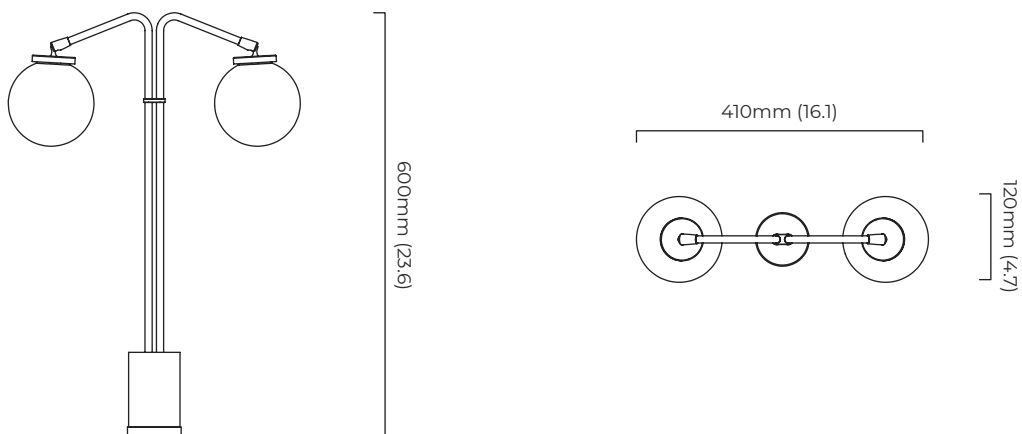

ARRAY TABLE TWIN

FINISH

bronze with bronze details and shiny opal glass
bronze with satin brass details and shiny opal glass

DIMENSIONS (body of fixture)

410 x 120 x 600 mm (w x d x h)

WEIGHT

6kg (13.2lbs)

FLEX

2000mm cord set with black flex and inline dimmer

ILLUMINATION

220-240v - 2 x G9 - 25w max (or 2.3w LED 2700k)
110-130v - 2 x G9 - 25w max (or 2.3w LED 2700k)

DIMMING

dimnable bulb required

CERTIFICATION

VIEW ON WEBSITE

*Diagrams are not to scale.

ARRAY TABLE TWIN

SKU NUMBER	FINISH DESCRIPTION	VOLTAGE
ARRTA2BZBZOG-240D	bronze with bronze details and shiny opal glass - 240v 5 amp plug	220 - 240V
ARRTA2BZBZOG-240I	bronze with bronze details and shiny opal glass - 240v AU plug	220 - 240V
ARRTA2BZBZOG-240C	bronze with bronze details and shiny opal glass - 240v EU plug	220 - 240V
ARRTA2BZBZOG-240J	bronze with bronze details and shiny opal glass - 240v swiss plug	220 - 240V
ARRTA2BZBZOG-240G	bronze with bronze details and shiny opal glass - 240v UK plug	220 - 240V
ARRTA2BZSBOG-240D	bronze with satin brass details and shiny opal glass - 240v 5 amp plug	220 - 240V
ARRTA2BZSBOG-240I	bronze with satin brass details and shiny opal glass - 240v AU plug	220 - 240V
ARRTA2BZSBOG-240C	bronze with satin brass details and shiny opal glass - 240v EU plug	220 - 240V
ARRTA2BZSBOG-240J	bronze with satin brass details and shiny opal glass - 240v swiss plug	220 - 240V
ARRTA2BZSBOG-240G	bronze with satin brass details and shiny opal glass - 240v UK plug	220 - 240V
ARRTA2BZBZOG-110A	bronze with bronze details and shiny opal glass - 110v US plug	110 - 130V
ARRTA2BZSBOG-110A	bronze with satin brass details and shiny opal glass - 110v US plug	110 - 130V