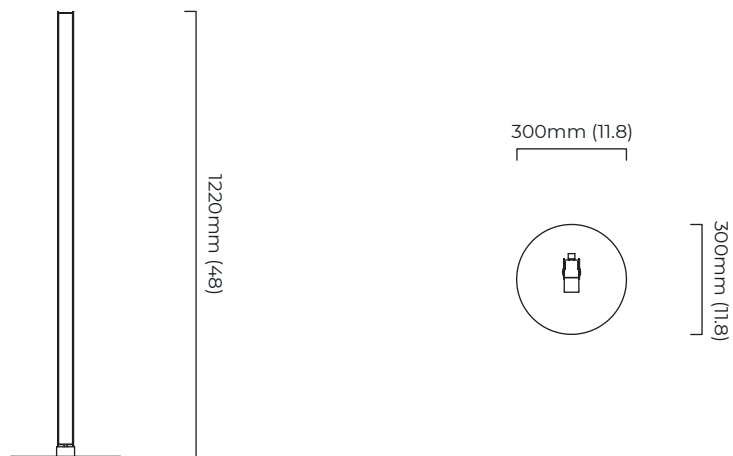

ARTES 1200 FLOOR

FINISH

antique bronze with antique bronze details and honed alabaster
bronze with bronze details and honed alabaster
bronze with satin brass details and honed alabaster
satin brass with satin brass details and honed alabaster

DIMENSIONS (body of fixture)

300 x 300 x 1220 mm (w x d x h)

WEIGHT

10kg (22lbs)

FLEX

2500mm cord set with black flex and inline dimmer

ILLUMINATION

integrated LED - dimmable - 32w - 2700k

CERTIFICATION

VIEW ON WEBSITE

*Diagrams are not to scale.