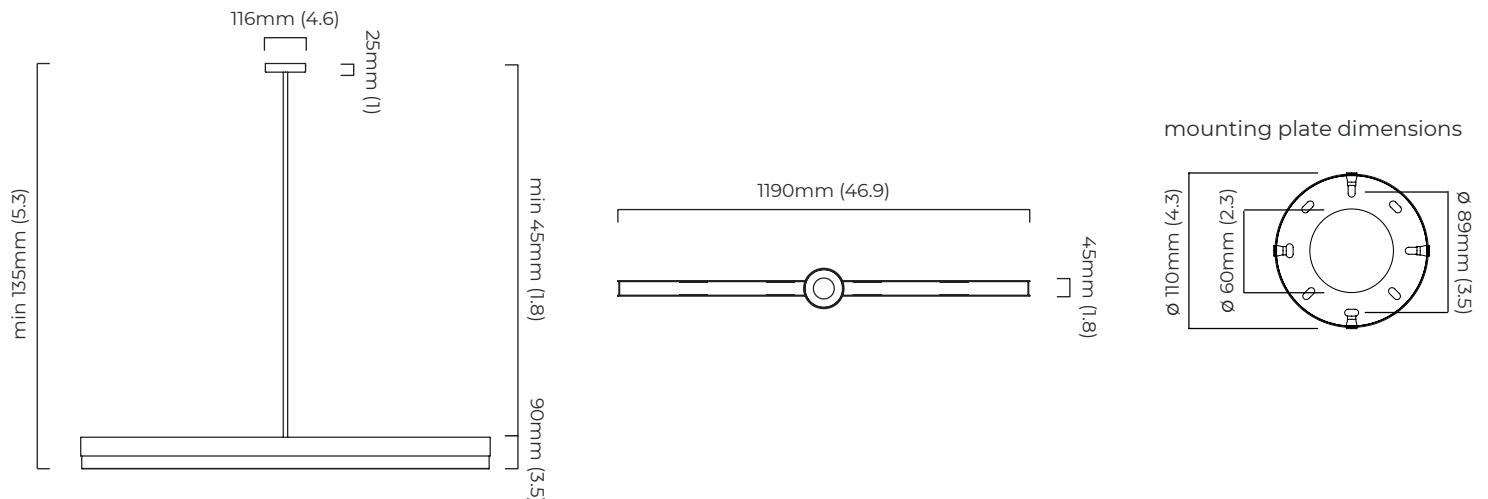

ARTES 1200 PENDANT - DALI-A

FINISH

antique bronze with antique bronze details and honed alabaster
bronze with bronze details and honed alabaster
bronze with satin brass details and honed alabaster
satin brass with satin brass details and honed alabaster

DIMENSIONS (body of fixture)

1190 x 45 x 90 mm (w x d x h)

WEIGHT

10kg (22lbs)

please ensure ceiling structure is strong enough to support the weight of the light

OVERALL DROP

minimum 135 mm
supplied with 1000mm drop rod (12.7 mm dia) as standard
(adjustable on site)

ILLUMINATION

220-240v - integrated LED - 32w - 2700k
DALI LED driver integrated in the body of the light

DIMMING

DALI compatible

CEILING ROSE / PLATE

round ceiling rose - $\varnothing$ 116 x 25 mm (dia x h)

CERTIFICATION

VIEW ON WEBSITE

*Diagrams are not to scale.