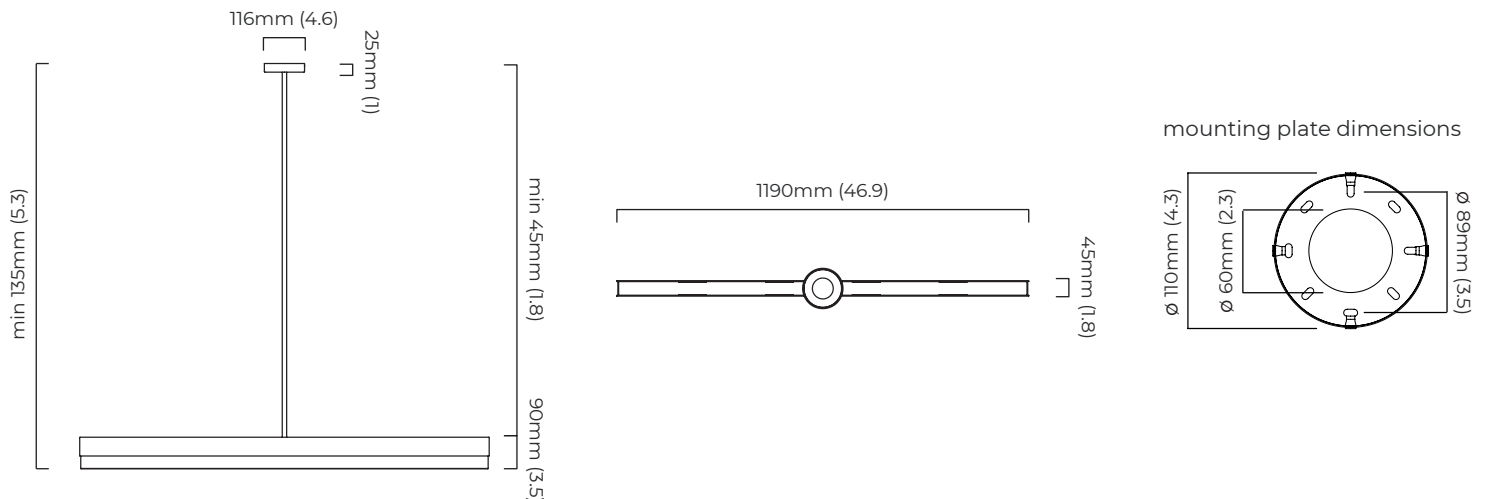

DIMENSIONS (body of fixture)

1190 x 45 x 90 mm (w x d x h)

WEIGHT

10kg (22lbs)

please ensure ceiling structure is strong enough to support the weight of the light

OVERALL DROP

minimum 135 mm
 supplied with 1000mm drop rod (12.7 mm dia) as standard
 (adjustable on site)

CEILING ROSE / PLATE

round ceiling rose - \varnothing 116 x 25 mm (dia x h)

CERTIFICATION

VIEW ON WEBSITE

*Diagrams are not to scale.

ARTES 1200 PENDANT - DALI-A

FINISH

antique bronze with antique bronze details and honed alabaster
 bronze with bronze details and honed alabaster
 bronze with satin brass details and honed alabaster
 satin brass with satin brass details and honed alabaster