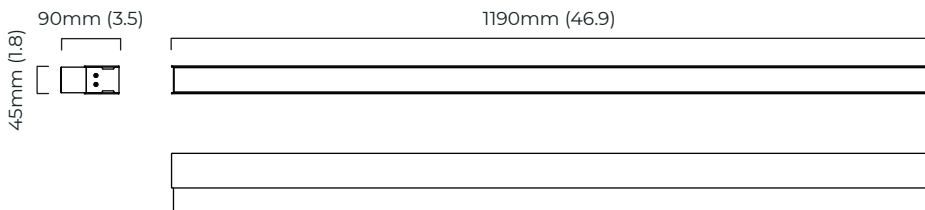

ARTES 1200 WALL / CEILING

FINISH

antique bronze with antique bronze details and honed alabaster
bronze with bronze details and honed alabaster
bronze with satin brass details and honed alabaster
satin brass with satin brass details and honed alabaster

DIMENSIONS (body of fixture)

45 x 90 x 1190 mm (w x d x h)

WEIGHT

8kg (17.6lbs)

please ensure wall/ceiling structure is strong enough to support the weight of the light

ILLUMINATION

220-240v - integrated LED - 32w - 2700k

110-130v - integrated LED - 32w - 2700k

LED driver integrated in the body of the light

DIMMING

trailing edge dimmable / phase cut (rotary dimmer) - standard

DALI option available (220-240v only)

0/1-10v (220-240v or 110-130v) - on request

WALL ROSE / PLATE

rectangular wall box - 1190 x 45 mm (w x d)

CERTIFICATION

VIEW ON WEBSITE