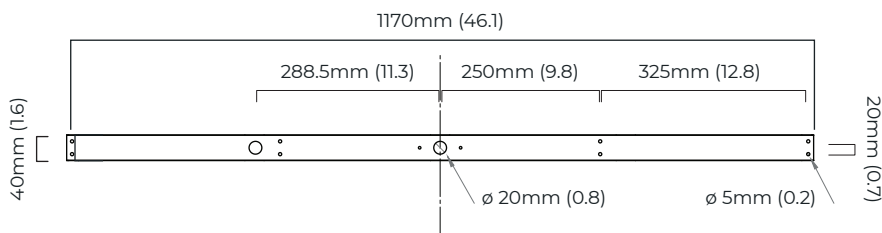

mounting plate dimensions