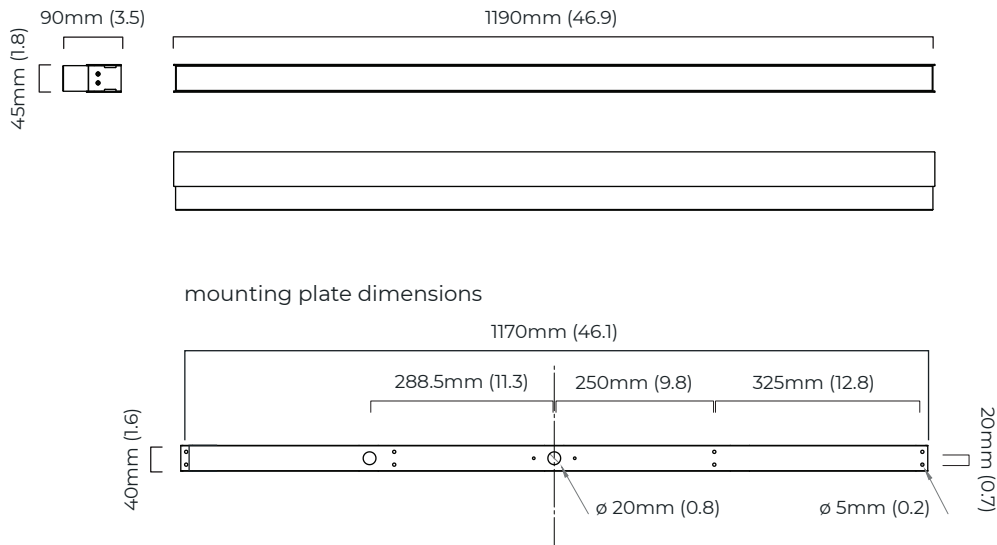

ARTES 1200 WALL / CEILING - DALI-A

FINISH

antique bronze with antique bronze details and honed alabaster
bronze with bronze details and honed alabaster
bronze with satin brass details and honed alabaster
satin brass with satin brass details and honed alabaster

DIMENSIONS (body of fixture)

45 x 90 x 1190 mm (w x d x h)

WEIGHT

8kg (17.6lbs)

please ensure ceiling structure is strong enough to support the weight of the light

ILLUMINATION

220-240v - integrated LED - 32w - 2700k

DALI LED driver integrated in the body of the light

DIMMING

DALI compatible

WALL ROSE / PLATE

rectangular wall box - 1190 x 45 mm (w x d)

CERTIFICATION

VIEW ON WEBSITE

*Diagrams are not to scale.