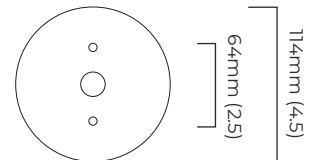

### DIMENSIONS (body of fixture)

45 x 90 x 1190 mm (w x d x h)

### VIEW ON WEBSITE

mounting plate dimensions

North America junction box cover

\*Diagrams are not to scale.