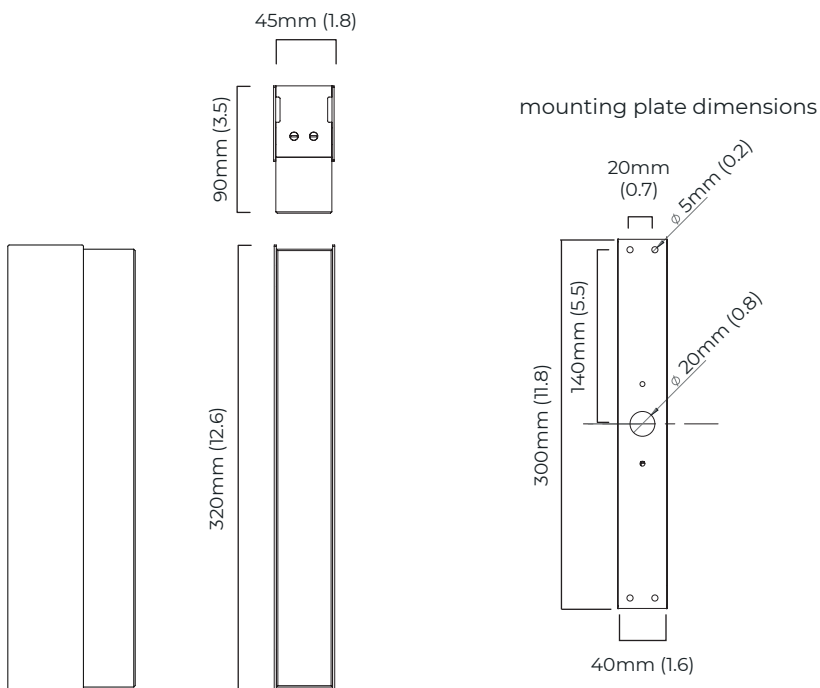

DIMENSIONS (body of fixture)

45 x 90 x 320 mm (w x d x h)

WEIGHT

2kg (4.4lbs)

please ensure ceiling structure is strong enough to support the weight of the light

ILLUMINATION

220-240v - integrated LED - 8w - 2700k

WALL ROSE / PLATE

rectangular wall box - 320 x 45 mm (w x d)

CERTIFICATION

VIEW ON WEBSITE

*Diagrams are not to scale.

ARTES 300 WALL / CEILING - DALI-A

FINISH

antique bronze with antique bronze details and honed alabaster
 bronze with bronze details and honed alabaster
 bronze with satin brass details and honed alabaster
 satin brass with satin brass details and honed alabaster

DIMENSIONS (body of fixture)

45 x 90 x 320 mm (w x d x h)

WEIGHT

2kg (4.4lbs)
 please ensure wall/ceiling structure is strong enough to support the weight of the light

ILLUMINATION

220-240v - integrated LED - 8w - 2700k
 DALI LED driver integrated in the body of the light

DIMMING

DALI compatible

WALL ROSE / PLATE

rectangular wall box - 320 x 45 mm (w x d)

CERTIFICATION

VIEW ON WEBSITE

*Diagrams are not to scale.

ARTES 300 WALL / CEILING