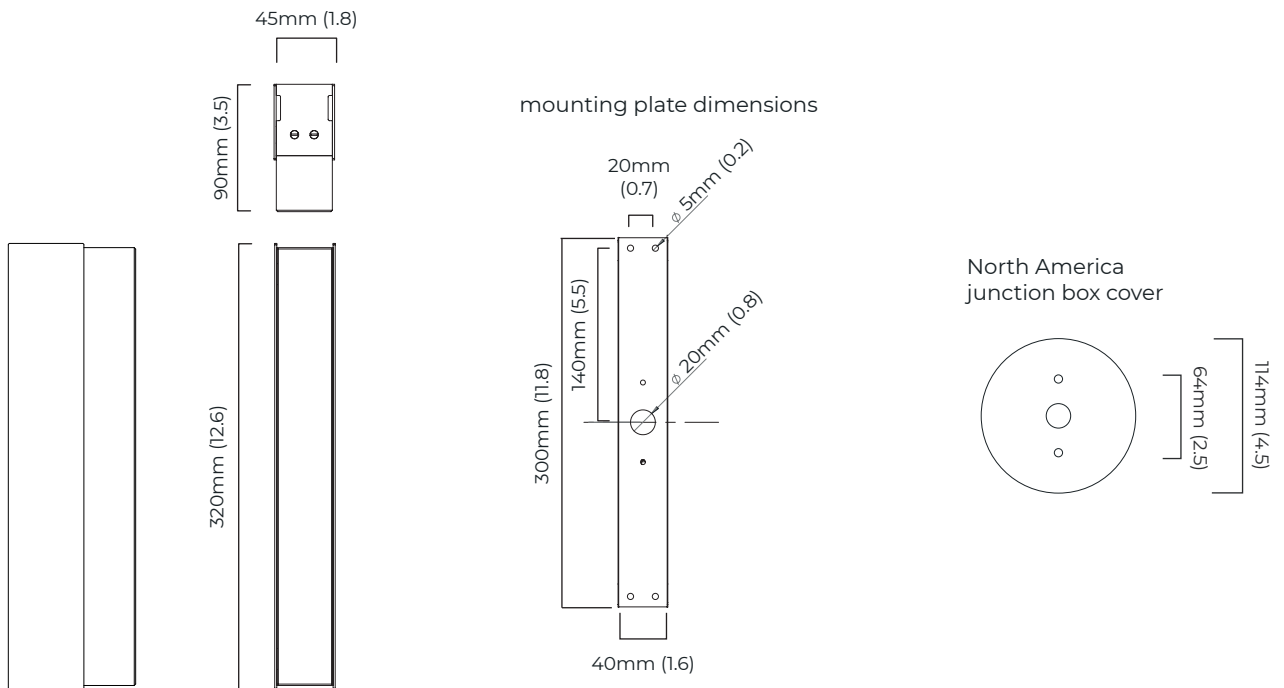

DIMENSIONS (body of fixture)

45 x 90 x 320 mm (w x d x h)

WEIGHT

2kg (4.4lbs)

please ensure ceiling structure is strong enough to support the weight of the light

ILLUMINATION

220-240v - integrated LED - 8w - 2700k

WALL ROSE / PLATE

rectangular wall box - 320 x 45 mm (w x d)

CERTIFICATION

VIEW ON WEBSITE

*Diagrams are not to scale.

ARTES 300 WALL / CEILING - DALI-A

FINISH

antique bronze with antique bronze details and honed alabaster
 bronze with bronze details and honed alabaster
 bronze with satin brass details and honed alabaster
 satin brass with satin brass details and honed alabaster

DIMENSIONS (body of fixture)

45 x 90 x 320 mm (w x d x h)

WEIGHT

2kg (4.4lbs)
 please ensure wall/ceiling structure is strong enough to support the weight of the light

ILLUMINATION

220-240v - integrated LED - 8w - 2700k
 DALI LED driver integrated in the body of the light