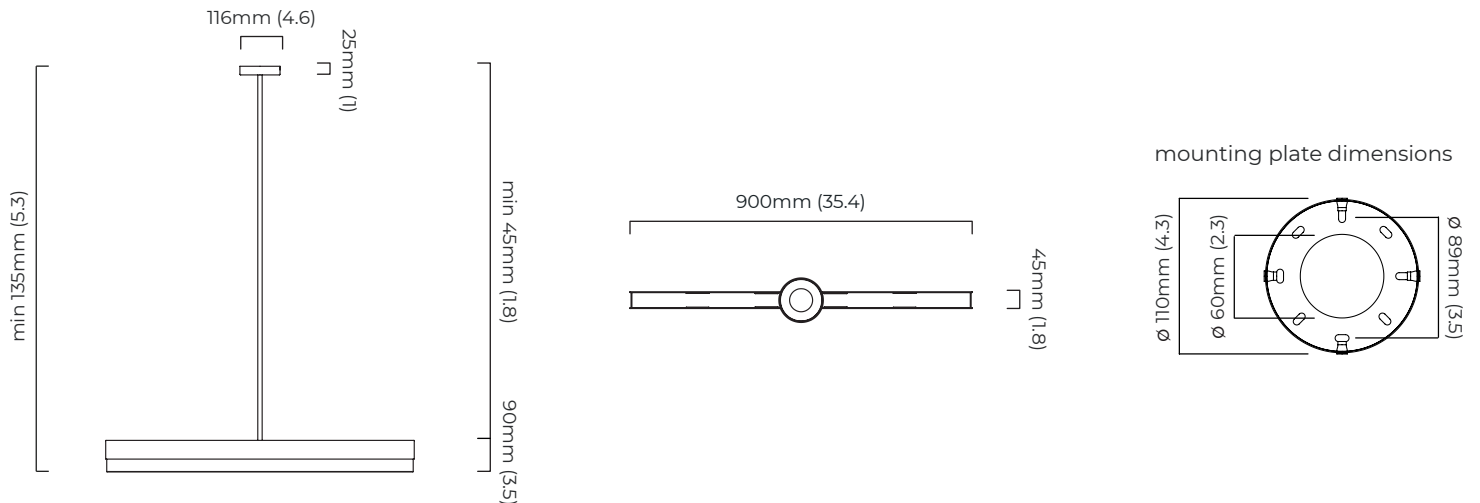

ARTES 900 PENDANT

FINISH

antique bronze with antique bronze details and honed alabaster
bronze with bronze details and honed alabaster
bronze with satin brass details and honed alabaster
satin brass with satin brass details and honed alabaster

DIMENSIONS (body of fixture)

900 x 45 x 90 mm (w x d x h)

WEIGHT

8kg (17.6lbs)

please ensure ceiling structure is strong enough to support the weight of the light

OVERALL DROP

minimum 135 mm
supplied with 1000mm drop rod (12.7 mm dia) as standard
(adjustable on site)

ILLUMINATION

220-240v - integrated LED - 24w - 2700k
110-130v - integrated LED - 24w - 2700k
LED driver integrated in the body of the light

DIMMING

trailing dimmable / phase cut (rotary dimmer) - standard
DALI option available (220-240v only)
0/1-10v (220-240v or 110-130v) - on request

CEILING ROSE / PLATE

round ceiling rose - $\varnothing$ 116 x 25 mm (dia x h)

CERTIFICATION

VIEW ON WEBSITE

*Diagrams are not to scale.