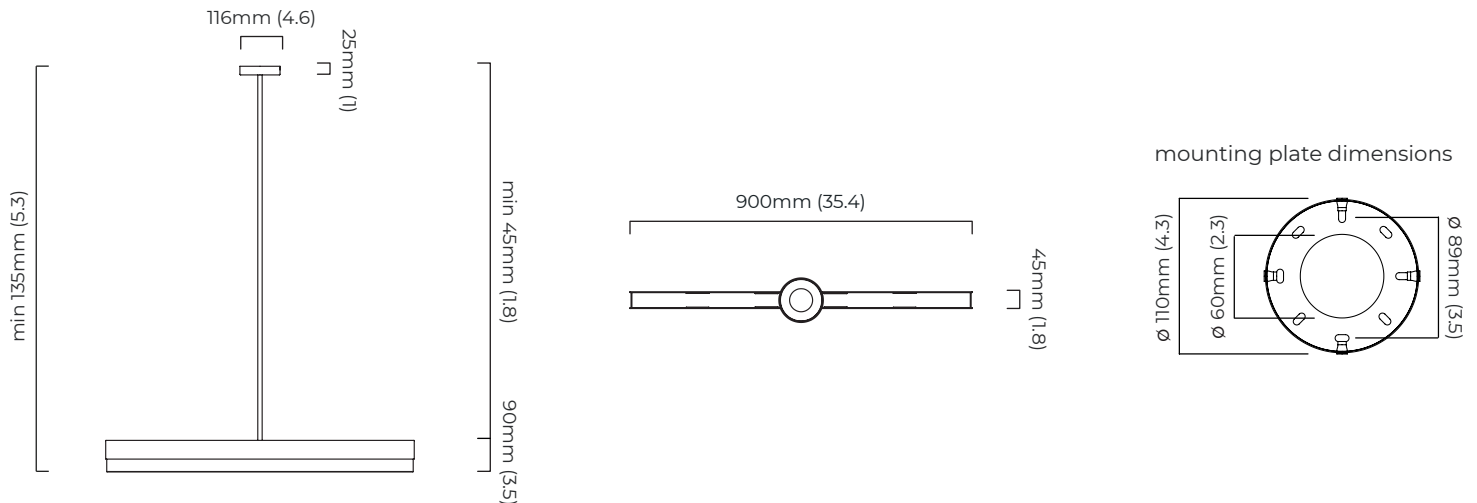

ARTES 900 PENDANT - DALI-A

FINISH

antique bronze with antique bronze details and honed alabaster
bronze with bronze details and honed alabaster
bronze with satin brass details and honed alabaster
satin brass with satin brass details and honed alabaster

DIMENSIONS (body of fixture)

900 x 45 x 90 mm (w x d x h)

WEIGHT

8kg (17.6lbs)

please ensure ceiling structure is strong enough to support the weight of the light

OVERALL DROP

minimum 135 mm
supplied with 1000mm drop rod (12.7 mm dia) as standard
(adjustable on site)

ILLUMINATION

220-240v - integrated LED - 24w - 2700k
DALI LED driver integrated in the body of the light

DIMMING

DALI compatible

CEILING ROSE / PLATE

round ceiling rose - $\varnothing$ 116 x 25 mm (dia x h)

CERTIFICATION

VIEW ON WEBSITE

*Diagrams are not to scale.