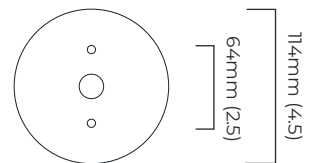

North America
junction box cover