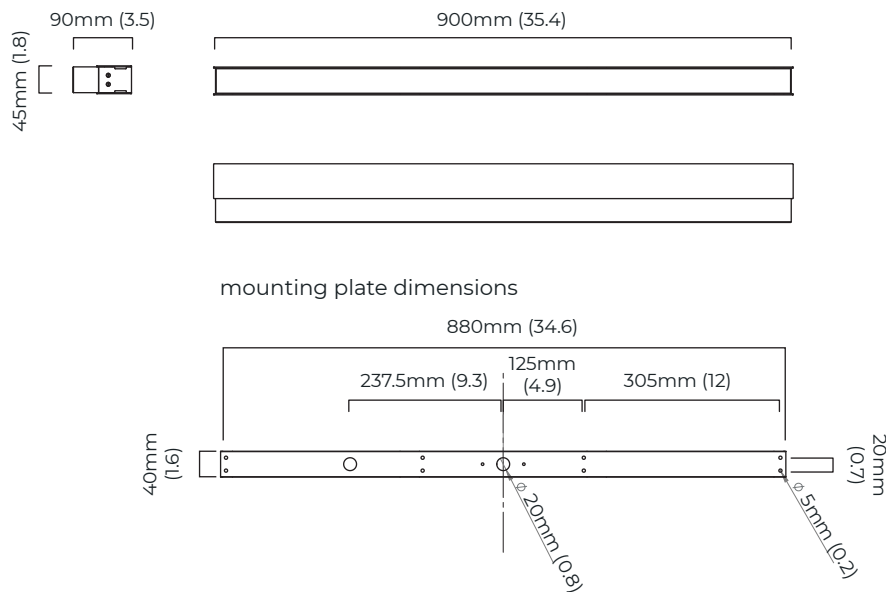

ARTES 900 WALL / CEILING - DALI-A

FINISH

antique bronze with antique bronze details and honed alabaster
bronze with bronze details and honed alabaster
bronze with satin brass details and honed alabaster
satin brass with satin brass details and honed alabaster

DIMENSIONS (body of fixture)

45 x 90 x 900 mm (w x d x h)

WEIGHT

6kg (13.2lbs)

please ensure ceiling structure is strong enough to support the weight of the light

ILLUMINATION

220-240v - integrated LED - 24w - 2700k

DALI LED driver integrated in the body of the light

DIMMING

DALI compatible

WALL ROSE / PLATE

rectangular wall box - 900 x 45 mm (w x d)

CERTIFICATION

VIEW ON WEBSITE

*Diagrams are not to scale.