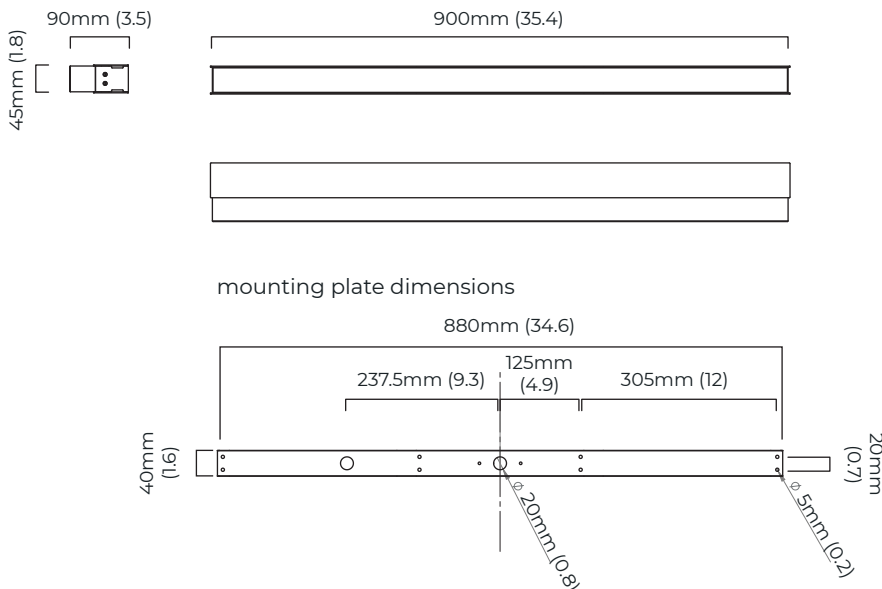

ARTES 900 WALL / CEILING

FINISH

antique bronze with antique bronze details and honed alabaster
bronze with bronze details and honed alabaster
bronze with satin brass details and honed alabaster
satin brass with satin brass details and honed alabaster

DIMENSIONS (body of fixture)

45 x 90 x 900 mm (w x d x h)

WEIGHT

6kg (13.2lbs)

please ensure wall/ceiling structure is strong enough to support the weight of the light

ILLUMINATION

220-240v - integrated LED - 24w - 2700k

110-130v - integrated LED - 24w - 2700k

LED driver integrated in the body of the light

DIMMING

trailing edge dimmable / phase cut (rotary dimmer) - standard

DALI option available (220-240v only)

0/1-10v (220-240v or 110-130v) - on request

WALL ROSE / PLATE

rectangular wall box - 900 x 45 mm (w x d)

CERTIFICATION

VIEW ON WEBSITE

North America
junction box cover

*Diagrams are not to scale.