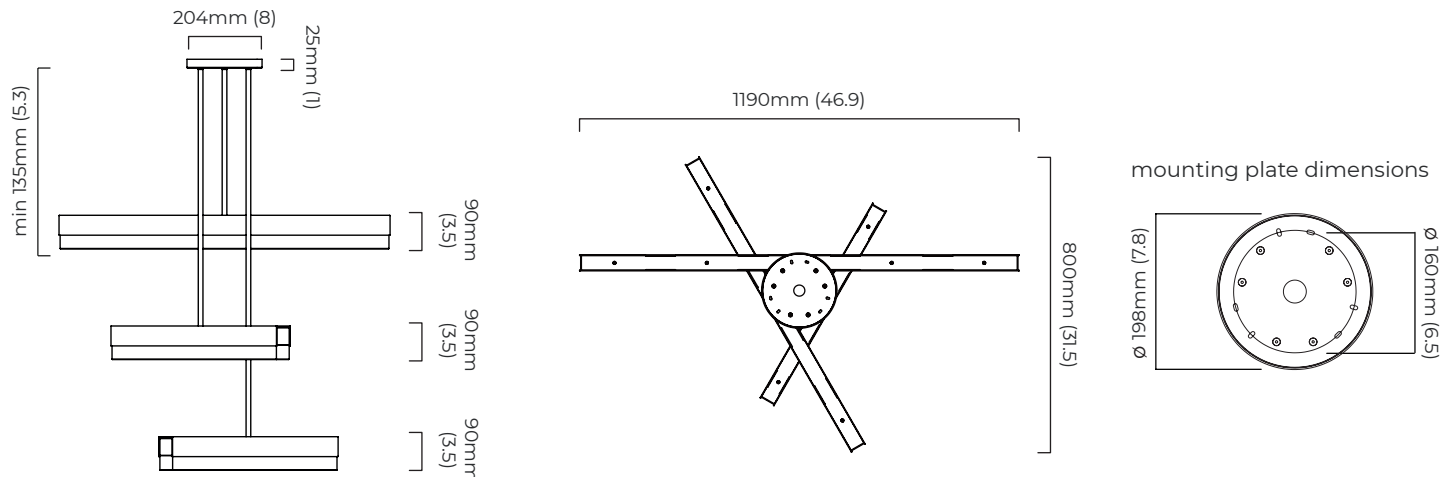

ARTES COLLECTIVE 600, 900, 1200 PENDANT

FINISH

antique bronze with antique bronze details and honed alabaster
bronze with bronze details and honed alabaster
bronze with satin brass details and honed alabaster
satin brass with satin brass details and honed alabaster

DIMENSIONS (body of fixture)

1190 x 800 x variable mm (w x d x h)

WEIGHT

24kg (52.9lbs)

please ensure ceiling structure is strong enough to support the weight of the light

OVERALL DROP

shortest drop - minimum 135 mm

please specify the required overall drop from the ceiling to the bottom of the longest fitting (not adjustable on site)

ILLUMINATION

220-240v - integrated LED - 72w - 2700k

110-130v - integrated LED - 72w - 2700k

LED driver integrated in the body of the light

DIMMING

trailing dimmable / phase cut (rotary dimmer) - standard

DALI option available (220-240v only)

0/1-10v (220-240v or 110-130v) - on request

CEILING ROSE / PLATE

round ceiling rose - $\varnothing$ 204 x 25 mm (dia x h)

CERTIFICATION

VIEW ON WEBSITE

*Diagrams are not to scale.