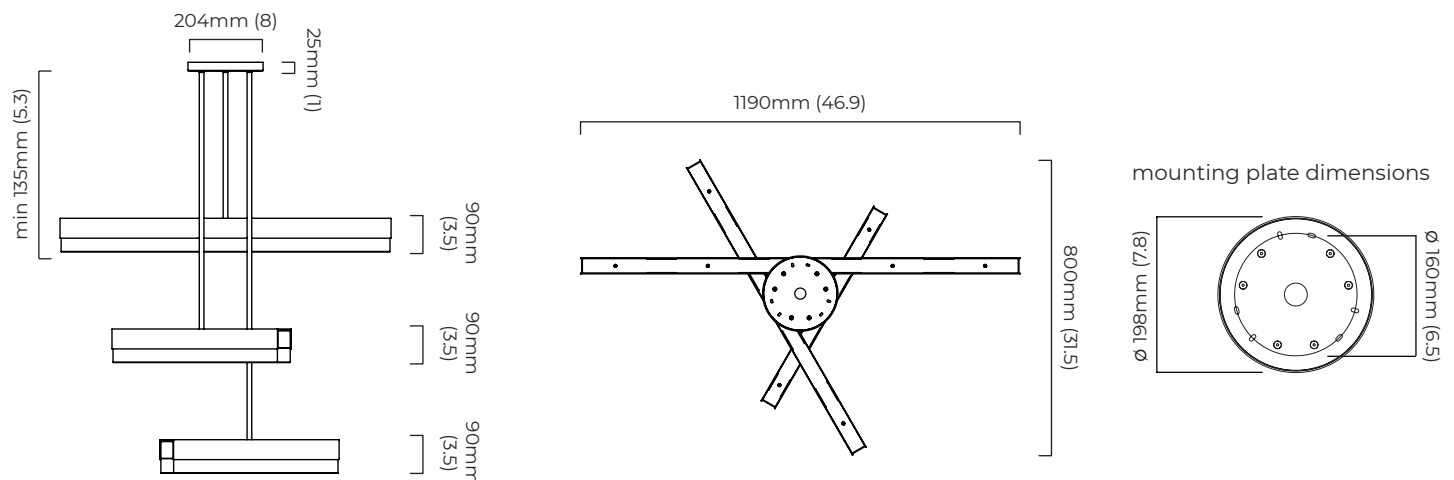

ARTES COLLECTIVE 600, 900, 1200 PENDANT - DALI-A

FINISH

antique bronze with antique bronze details and honed alabaster
bronze with bronze details and honed alabaster
bronze with satin brass details and honed alabaster
satin brass with satin brass details and honed alabaster

DIMENSIONS (body of fixture)

1190 x 800 x variable mm (w x d x h)

WEIGHT

24kg (52.9lbs)

please ensure ceiling structure is strong enough to support the weight of the light

OVERALL DROP

shortest drop - minimum 135 mm

please specify the required overall drop from the ceiling to the bottom of the longest fitting (not adjustable on site)

ILLUMINATION

220-240v - integrated LED - 72w - 2700k

DALI LED driver integrated in the body of the light

DIMMING

DALI compatible

CEILING ROSE / PLATE

round ceiling rose - $\varnothing$ 204 x 25 mm (dia x h)

CERTIFICATION

VIEW ON WEBSITE

*Diagrams are not to scale.