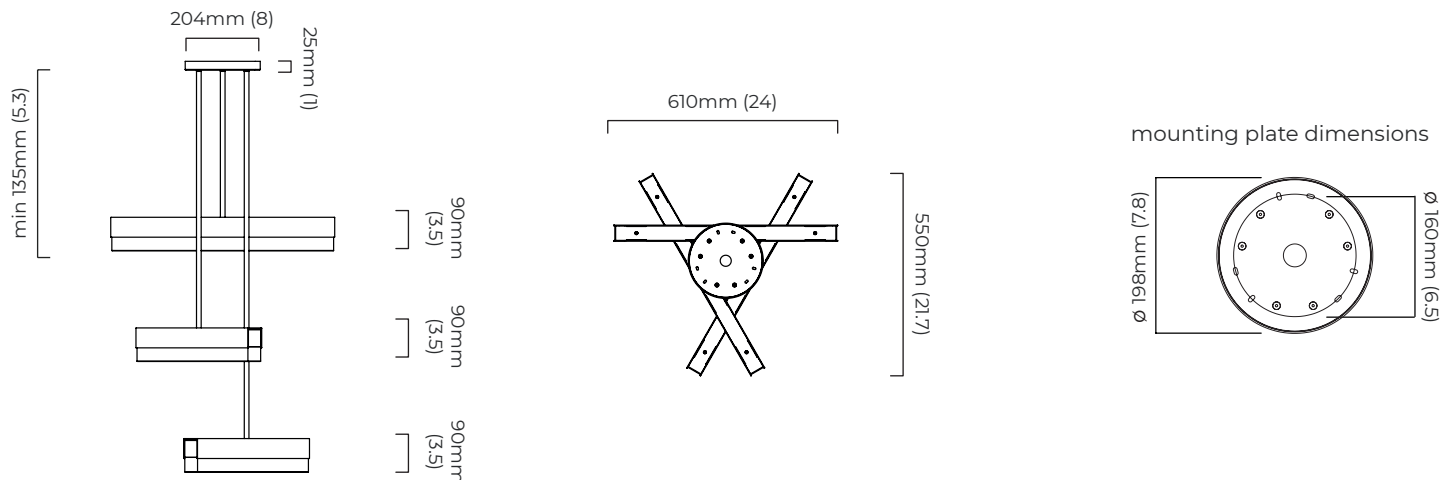

DIMENSIONS (body of fixture)

610 x 550 x variable mm (w x d x h)

WEIGHT

18kg (39.7lbs)

please ensure ceiling structure is strong enough to support the weight of the light

OVERALL DROP

shortest drop - minimum 135 mm

please specify the required overall drop from the ceiling to the bottom of the longest fitting (not adjustable on site)

ILLUMINATION

220-240v - integrated LED - 48w - 2700k

110-130v - integrated LED - 48w - 2700k

round ceiling rose - \varnothing 204 x 25 mm (dia x h)

CERTIFICATION

VIEW ON WEBSITE

*Diagrams are not to scale.

ARTES COLLECTIVE 600 PENDANT - DALI-A

FINISH

antique bronze with antique bronze details and honed alabaster
 bronze with bronze details and honed alabaster
 bronze with satin brass details and honed alabaster
 satin brass with satin brass details and honed alabaster

DIMENSIONS (body of fixture)

610 x 550 x variable mm (w x d x h)

WEIGHT

18kg (39.7lbs)
 weight of the light

OVERALL DROP

shortest drop - minimum 135 mm
 please specify the required overall drop from the ceiling to the
 bottom of the longest fitting (not adjustable on site)