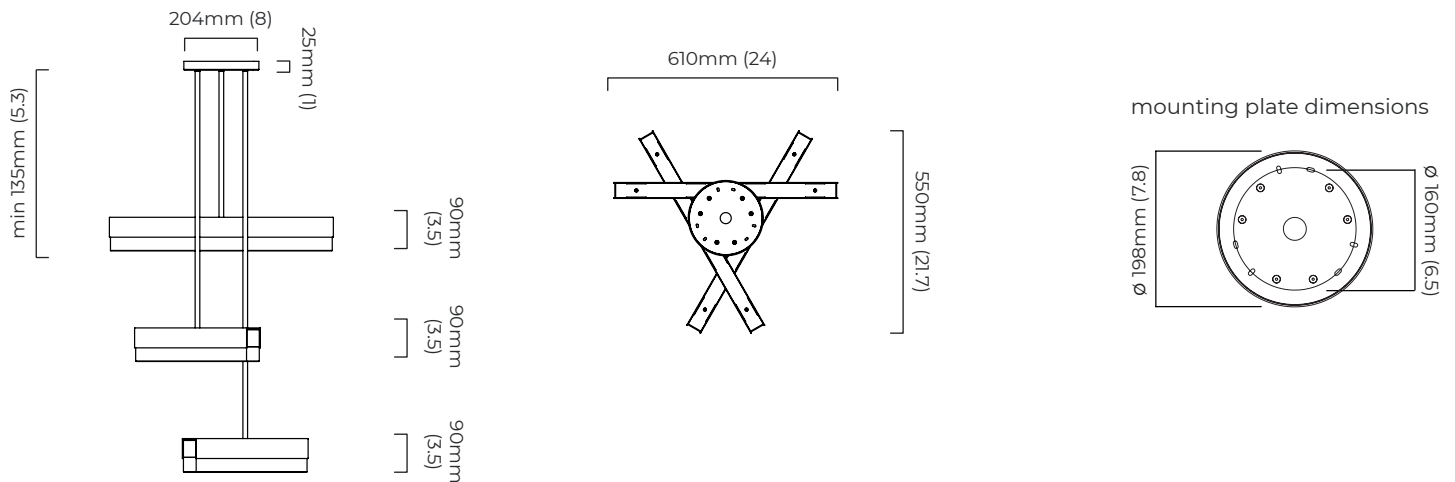

ARTES COLLECTIVE 600 PENDANT - DALI-A

FINISH

antique bronze with antique bronze details and honed alabaster
bronze with bronze details and honed alabaster
bronze with satin brass details and honed alabaster
satin brass with satin brass details and honed alabaster

DIMENSIONS (body of fixture)

610 x 550 x variable mm (w x d x h)

WEIGHT

18kg (39.7lbs)
weight of the light

OVERALL DROP

shortest drop - minimum 135 mm
please specify the required overall drop from the ceiling to the
bottom of the longest fitting (not adjustable on site)

ILLUMINATION

220-240v - integrated LED - 48w - 2700k
DALI LED driver integrated in the body of the light

DIMMING

DALI compatible

CEILING ROSE / PLATE

round ceiling rose - $\varnothing$ 204 x 25 mm (dia x h)

CERTIFICATION

VIEW ON WEBSITE

*Diagrams are not to scale.