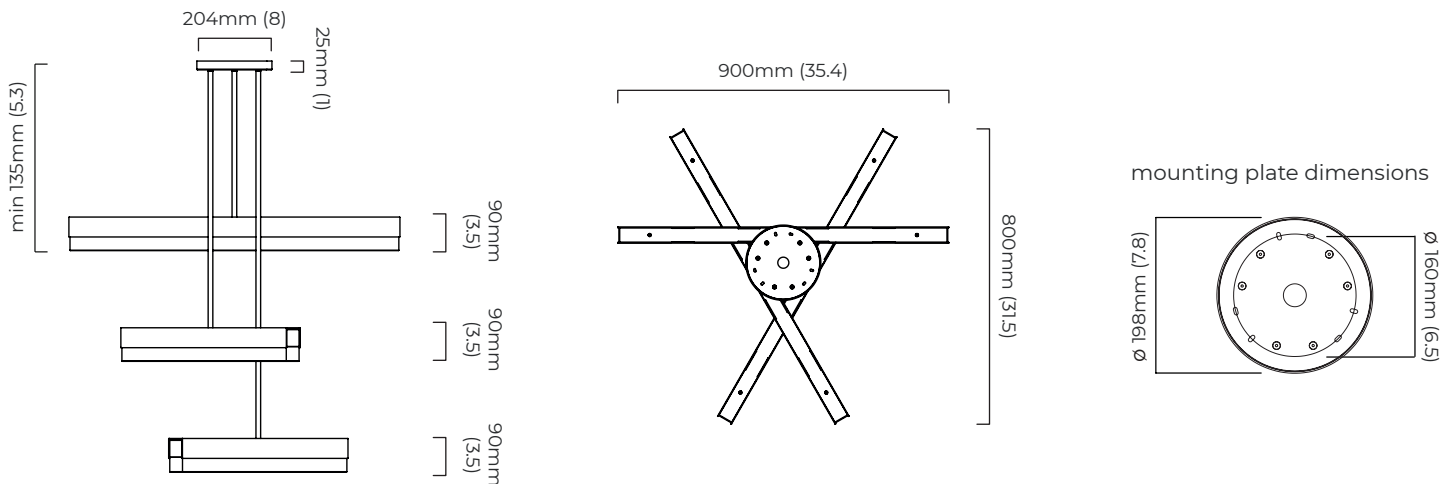

DIMENSIONS (body of fixture)

900 x 800 x variable mm (w x d x h)

WEIGHT

24kg (52.9lbs)

please ensure ceiling structure is strong enough to support the weight of the light

OVERALL DROP

shortest drop - minimum 135 mm

DIMMING

DALI compatible

CEILING ROSE / PLATE

round ceiling plate - \varnothing 204 x 25 mm (dia x h)

CERTIFICATION

VIEW ON WEBSITE

*Diagrams are not to scale.

ARTES COLLECTIVE 900 PENDANT