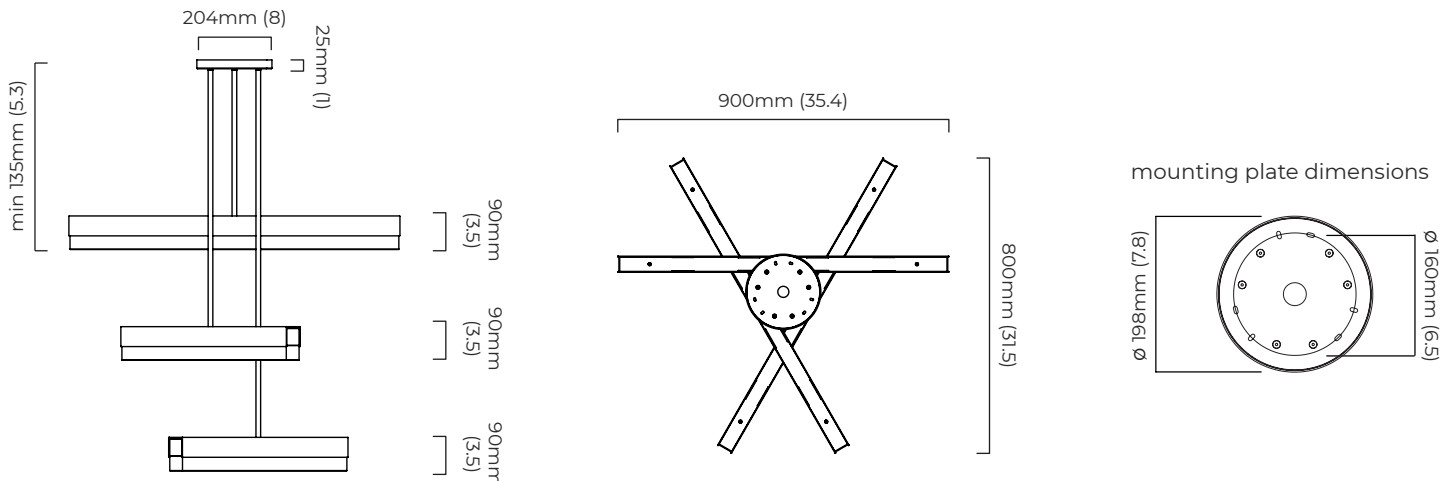

DIMENSIONS (body of fixture)

900 x 800 x variable mm (w x d x h)

WEIGHT

24kg (52.9lbs)

please ensure ceiling structure is strong enough to support the weight of the light

OVERALL DROP

shortest drop - minimum 135 mm

round ceiling rose - \varnothing 204 x 25 mm (dia x h)

CERTIFICATION

VIEW ON WEBSITE

*Diagrams are not to scale.

ARTES COLLECTIVE 900 PENDANT - DALI-A

FINISH

antique bronze with antique bronze details and honed alabaster
 bronze with bronze details and honed alabaster
 bronze with satin brass details and honed alabaster
 satin brass with satin brass details and honed alabaster