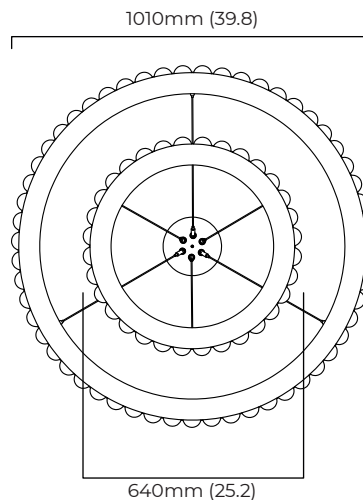

AVALON CHANDELIER HALO CEILING MOUNTING PLATE

FINISH

bronze with honed alabaster
satin brass with honed alabaster

DIMENSIONS (body of fixture)

ø1010 x 70 mm (dia x h)

WEIGHT

50kg (110.2lbs)
please ensure ceiling structure is strong enough to support the weight of the light

OVERALL DROP

minimum 598 mm
maximum on request 5080 mm
supplied with 6 x 2500mm stainless steel suspension power cables as standard (adjustable on site)

ILLUMINATION

220-240v - integrated LED - 38w + 67w - 2700k
110-130v - integrated LED - 38w + 67w - 2700k
2 x LED drivers to be installed in the ceiling cavity
drivers must be installed up to 20 meters from the body of the light

DIMMING

trailing dimmable / phase cut (rotary dimmer) - standard
DALI option available (220-240v only)
0/1-10v (220-240v or 110-130v) - on request

CEILING ROSE / PLATE

round ceiling plate - ø160 x 10 mm (dia x h)

CERTIFICATION

VIEW ON WEBSITE