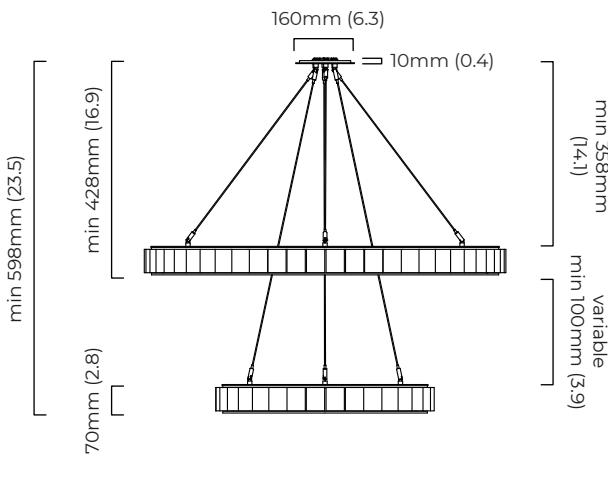

AVALON CHANDELIER HALO CEILING MOUNTING PLATE

FINISH

bronze with honed alabaster
satin brass with honed alabaster

DIMENSIONS (body of fixture)

ø1010 x 70 mm (dia x h)

WEIGHT

50kg (110.2lbs)
please ensure ceiling structure is strong enough to support the weight of the light

OVERALL DROP

minimum 598 mm
maximum on request 5080 mm
supplied with 6 x 2500mm stainless steel suspension power cables as standard (adjustable on site)

ILLUMINATION

220-240v - integrated LED - 38w + 67w - 2700k
110-130v - integrated LED - 38w + 67w - 2700k
2 x LED drivers to be installed in the ceiling cavity
drivers must be installed up to 20 meters from the body of the light

DIMMING

trailing dimmable / phase cut (rotary dimmer) - standard
DALI option available (220-240v only)
0/1-10v (220-240v or 110-130v) - on request

CEILING ROSE / PLATE

round ceiling plate - ø160 x 10 mm (dia x h)

CERTIFICATION

VIEW ON WEBSITE