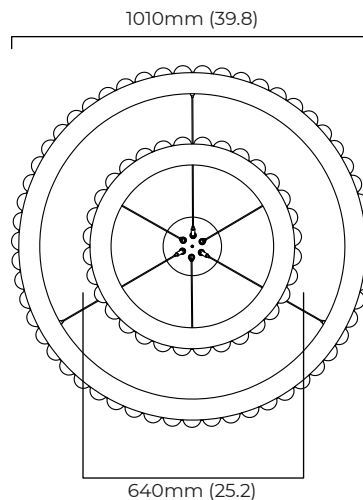

AVALON CHANDELIER HALO CEILING MOUNTING PLATE - DALI A

FINISH

bronze with honed alabaster
satin brass with honed alabaster

DIMENSIONS (body of fixture)

ø 1010 x 70 mm (dia x h)

WEIGHT

50kg (110.2lbs)

please ensure ceiling structure is strong enough to support the weight of the light

OVERALL DROP

minimum 598 mm

maximum on request 5080 mm

supplied with 6 x 2500mm stainless steel suspension power cables as standard (adjustable on site)

ILLUMINATION

220-240v - integrated LED - 38w + 67w - 2700k

2 x DALI LED drivers to be installed in the ceiling cavity

drivers must be installed up to 20 meters from the body of the light

DIMMING

DALI compatible

CEILING ROSE / PLATE

round ceiling plate - ø 160 x 10 mm (dia x h)

CERTIFICATION

VIEW ON WEBSITE