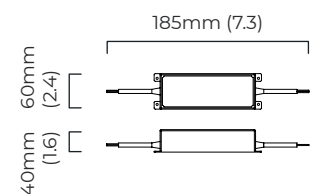

LED driver dimensions

*Diagrams are not to scale.