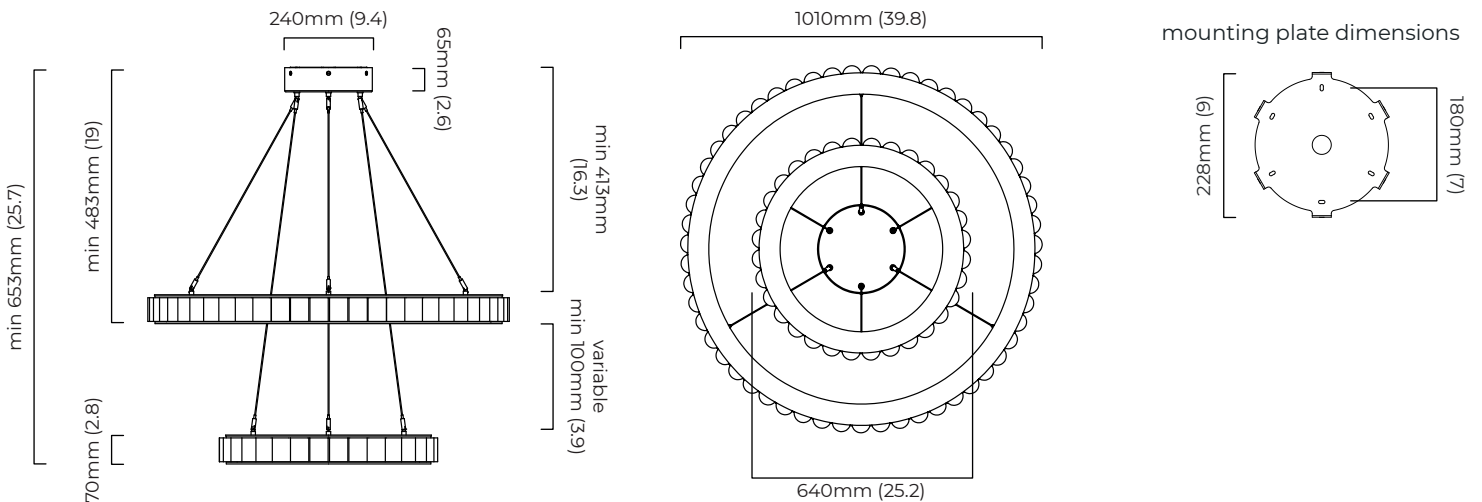

AVALON CHANDELIER HALO CEILING ROSE - DALI A

FINISH

bronze with honed alabaster
satin brass with honed alabaster

DIMENSIONS (body of fixture)

ø 1010 x 70 mm (dia x h)

WEIGHT

50kg (110.2lbs)
please ensure ceiling structure is strong enough to support the weight of the light

OVERALL DROP

minimum 653 mm
maximum on request 5135 mm
supplied with 6 x 2500mm stainless steel suspension power cables as standard (adjustable on site)

ILLUMINATION

220-240v - integrated LED - 38w + 67w - 2700k
2 x DALI LED drivers to be installed in the ceiling rose

DIMMING

DALI compatible

CEILING ROSE / PLATE

round ceiling rose - ø 240 x 65 mm (dia x h)

CERTIFICATION

VIEW ON WEBSITE

*Diagrams are not to scale.