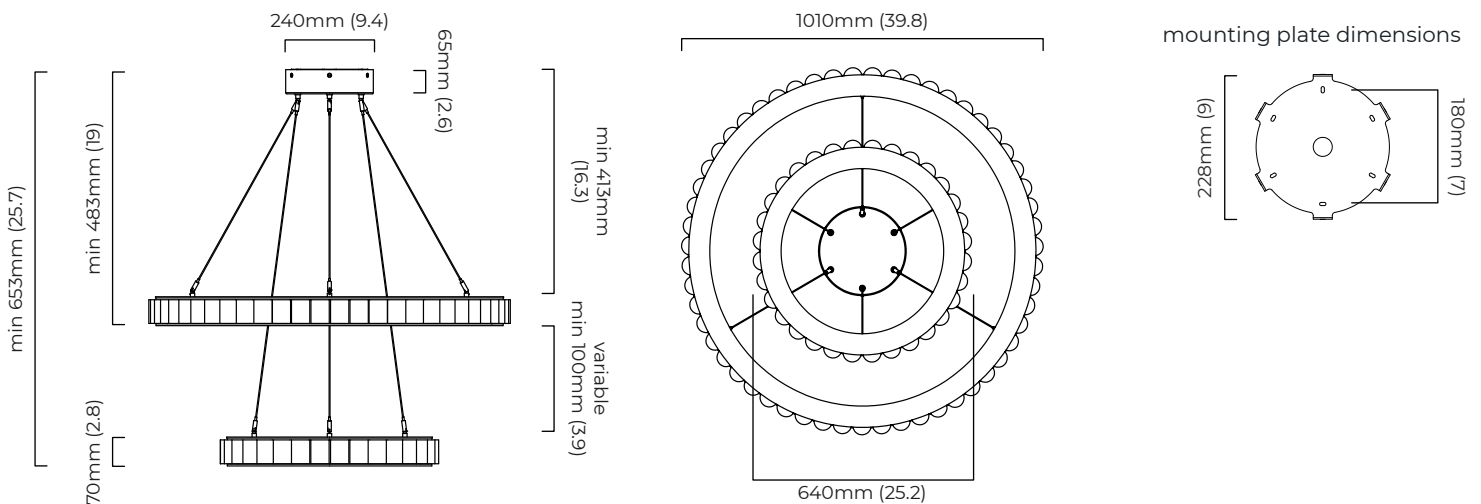

AVALON CHANDELIER HALO CEILING ROSE

FINISH

bronze with honed alabaster
satin brass with honed alabaster

DIMENSIONS (body of fixture)

ø 1010 x 70 mm (dia x h)

WEIGHT

50kg (110.2lbs)

please ensure ceiling structure is strong enough to support the weight of the light

OVERALL DROP

minimum 653 mm

maximum on request 5135 mm

supplied with 6 x 2500mm stainless steel suspension power cables as standard (adjustable on site)

ILLUMINATION

220-240v - integrated LED - 38w + 67w - 2700k

110-130v - integrated LED - 38w + 67w - 2700k

2 x LED drivers to be installed in the ceiling rose

DIMMING

trailing dimmable / phase cut (rotary dimmer) - standard

DALI option available (220-240v only)

0/1-10v (220-240v or 110-130v) - on request

CEILING ROSE / PLATE

round ceiling rose - ø 240 x 65 mm (dia x h)

CERTIFICATION

VIEW ON WEBSITE

*Diagrams are not to scale.