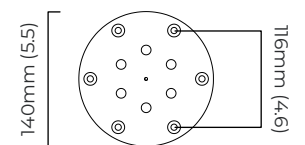

mounting plate dimensions