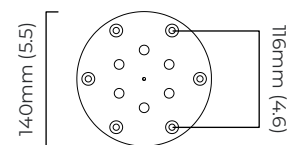

mounting plate dimensions