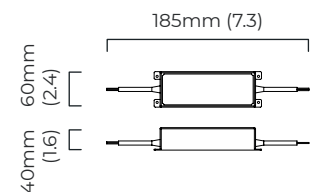

LED driver dimensions

*Diagrams are not to scale.