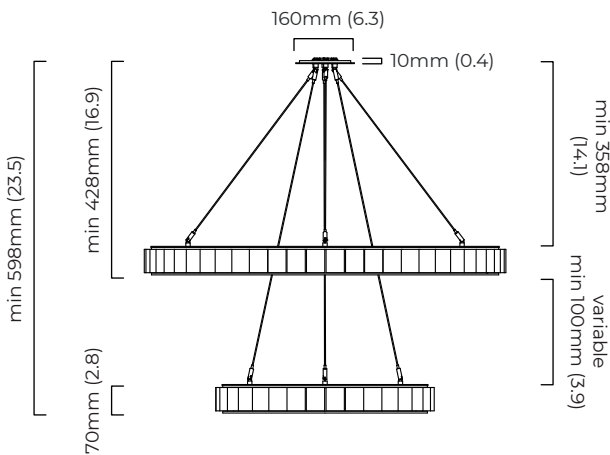

AVALON CHANDELIER HALO CEILING MOUNTING PLATE - DALI A

FINISH

bronze with honed alabaster
satin brass with honed alabaster

DIMENSIONS (body of fixture)

ø 1010 x 70 mm (dia x h)

WEIGHT

50kg (110.2lbs)

please ensure ceiling structure is strong enough to support the weight of the light

OVERALL DROP

minimum 598 mm

maximum on request 5080 mm

supplied with 6 x 2500mm stainless steel suspension power cables as standard (adjustable on site)

ILLUMINATION

220-240v - integrated LED - 38w + 67w - 2700k

2 x DALI LED drivers to be installed in the ceiling cavity

drivers must be installed up to 20 meters from the body of the light

DIMMING

DALI compatible

CEILING ROSE / PLATE

round ceiling plate - ø 160 x 10 mm (dia x h)

CERTIFICATION

VIEW ON WEBSITE