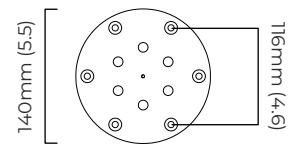

DIMENSIONS (body of fixture)

ø 1010 x 70 mm (dia x h)
ø 1300 x 70 mm (dia x h)

WEIGHT

75kg (165.3lbs)
please ensure ceiling structure is strong enough to support the weight of the light

OVERALL DROP

minimum 785 mm
maximum on request 5080 mm
supplied with 6 x 2500mm stainless steel suspension power cables as standard (adjustable on site)

CEILING ROSE / PLATE

round ceiling plate - ø 160 x 10 mm (dia x h)

CERTIFICATION

VIEW ON WEBSITE

mounting plate dimensions

LED driver dimensions

*Diagrams are not to scale.

AVALON CHANDELIER HALO X-LARGE CEILING ROSE - DALI A

FINISH

bronze with honed alabaster
satin brass with honed alabaster

DIMENSIONS (body of fixture)

ø 1010 x 70 mm (dia x h)
ø 1300 x 70 mm (dia x h)

WEIGHT

76kg (167.6lbs)
please ensure ceiling structure is strong enough to support the weight of the light