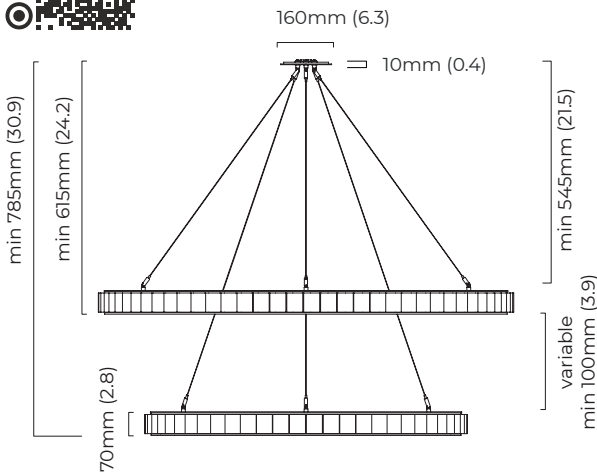

AVALON CHANDELIER HALO X-LARGE CEILING MOUNTING PLATE

FINISH

bronze with honed alabaster
satin brass with honed alabaster

DIMENSIONS (body of fixture)

ø 1010 x 70 mm (dia x h)
ø 1300 x 70 mm (dia x h)

WEIGHT

75kg (165.3lbs)
please ensure ceiling structure is strong enough to support the weight of the light

OVERALL DROP

minimum 785 mm
maximum on request 5080 mm
supplied with 6 x 2500mm stainless steel suspension power cables as standard (adjustable on site)

ILLUMINATION

220-240v - integrated LED - 67w + 89w - 2700k
110-130v - integrated LED - 67w + 89w - 2700k
2 x LED drivers to be installed in the ceiling cavity
drivers must be installed up to 20 meters from the body of the light

DIMMING

trailing dimmable / phase cut (rotary dimmer) - standard
DALI option available (220-240v only)
0/1-10v (220-240v or 110-130v) - on request

CEILING ROSE / PLATE

round ceiling plate - ø 160 x 10 mm (dia x h)

CERTIFICATION

VIEW ON WEBSITE