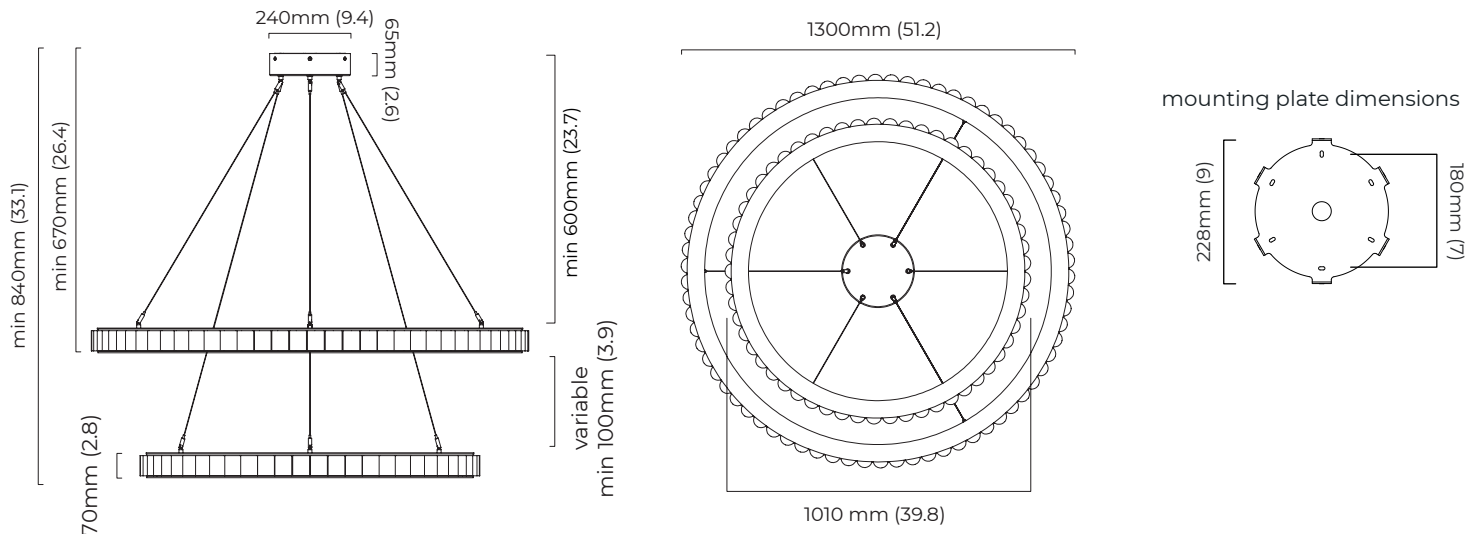

DIMENSIONS (body of fixture)

ø 1010 x 70 mm (dia x h)
ø 1300 x 70 mm (dia x h)

WEIGHT

75kg (165.3lbs)
please ensure ceiling structure is strong enough to support the weight of the light

OVERALL DROP

minimum 785 mm
maximum on request 5080 mm
supplied with 6 x 2500mm stainless steel suspension power cables as standard (adjustable on site)

FINISH

bronze with honed alabaster
satin brass with honed alabaster

DIMENSIONS (body of fixture)

ø 1010 x 70 mm (dia x h)
ø 1300 x 70 mm (dia x h)

WEIGHT

76kg (167.6lbs)
please ensure ceiling structure is strong enough to support the weight of the light

DIMMING

Dali compatible

CEILING ROSE / PLATE

round ceiling rose - ø 240 x 65 mm (dia x h)

CERTIFICATION

VIEW ON WEBSITE

*Diagrams are not to scale.

AVALON CHANDELIER HALO X-LARGE