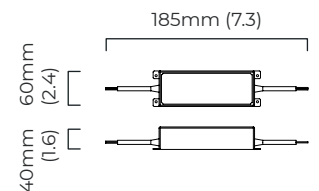

CERTIFICATION

VIEW ON WEBSITE

mounting plate dimensions

LED driver dimensions

*Diagrams are not to scale.

AVALON CHANDELIER HALO X-LARGE CEILING ROSE

FINISH

bronze with honed alabaster
satin brass with honed alabaster

DIMENSIONS (body of fixture)

ø 1010 x 70 mm (dia x h)
ø 1300 x 70 mm (dia x h)

WEIGHT

76kg (167.6lbs)
please ensure ceiling structure is strong enough to support the weight of the light

OVERALL DROP

minimum 840 mm
maximum on request 5135 mm
supplied with 6 x 2500mm stainless steel suspension power cables as standard (adjustable on site)

DIMENSIONS (body of fixture)

ø 1010 x 70 mm (dia x h)
ø 1300 x 70 mm (dia x h)

WEIGHT

75kg (165.3lbs)
please ensure ceiling structure is strong enough to support the weight of the light

OVERALL DROP

minimum 785 mm
maximum on request 5080 mm
supplied with 6 x 2500mm stainless steel suspension power cables as standard (adjustable on site)

FINISH

bronze with honed alabaster
satin brass with honed alabaster

DIMENSIONS (body of fixture)

ø 1010 x 70 mm (dia x h)
ø 1300 x 70 mm (dia x h)

WEIGHT

76kg (167.6lbs)
please ensure ceiling structure is strong enough to support the weight of the light