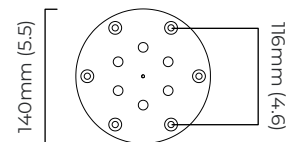

mounting plate dimensions