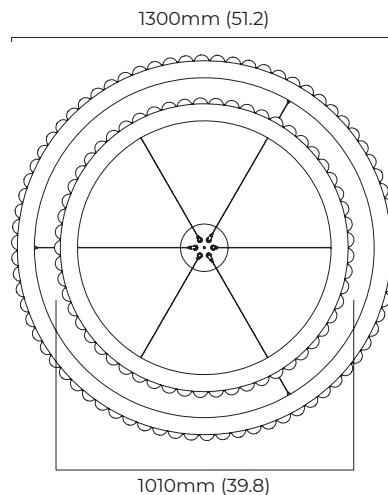

AVALON CHANDELIER HALO X-LARGE CEILING MOUNTING PLATE

FINISH

bronze with honed alabaster
satin brass with honed alabaster

DIMENSIONS (body of fixture)

ø 1010 x 70 mm (dia x h)
ø 1300 x 70 mm (dia x h)

WEIGHT

75kg (165.3lbs)
please ensure ceiling structure is strong enough to support the weight of the light

OVERALL DROP

minimum 785 mm
maximum on request 5080 mm
supplied with 6 x 2500mm stainless steel suspension power cables as standard (adjustable on site)

ILLUMINATION

220-240v - integrated LED - 67w + 89w - 2700k
110-130v - integrated LED - 67w + 89w - 2700k
2 x LED drivers to be installed in the ceiling cavity
drivers must be installed up to 20 meters from the body of the light

DIMMING

trailing dimmable / phase cut (rotary dimmer) - standard
DALI option available (220-240v only)
0/1-10v (220-240v or 110-130v) - on request

CEILING ROSE / PLATE

round ceiling plate - ø 160 x 10 mm (dia x h)

CERTIFICATION

VIEW ON WEBSITE