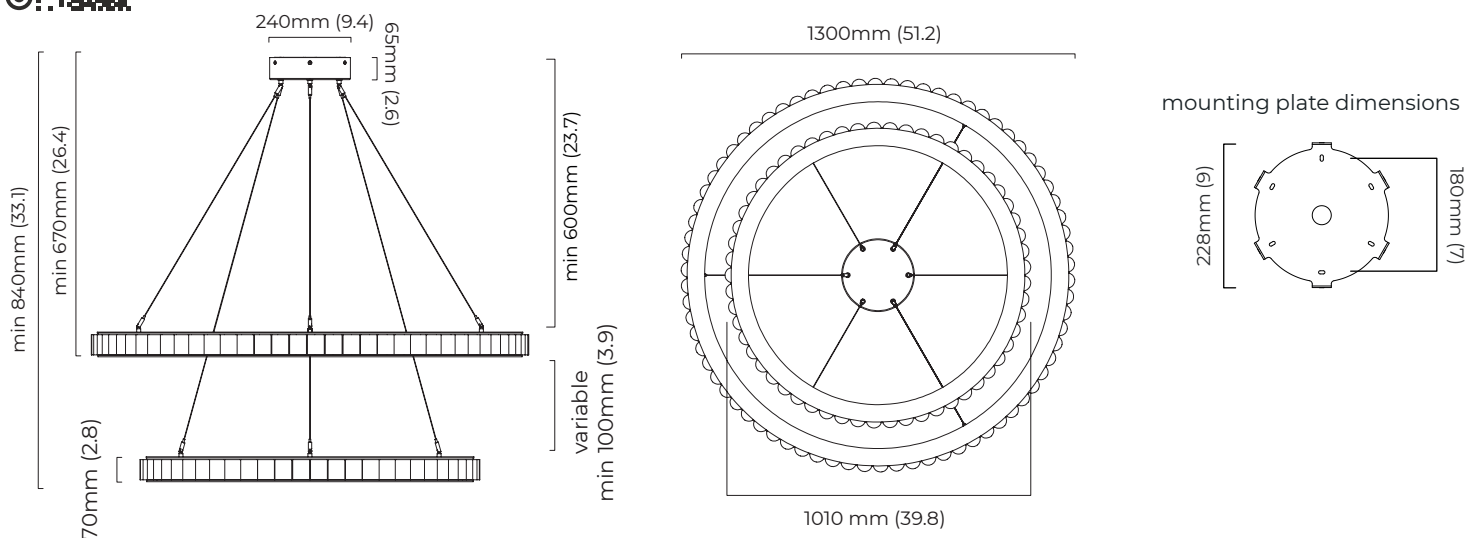

DIMENSIONS (body of fixture)

ø 1010 x 70 mm (dia x h)
ø 1300 x 70 mm (dia x h)

WEIGHT

76kg (167.6lbs)
please ensure ceiling structure is strong enough to support the weight of the light

OVERALL DROP

minimum 840 mm
maximum on request 5135 mm
supplied with 6 x 2500mm stainless steel suspension power cables as standard (adjustable on site)

CEILING ROSE / PLATE

round ceiling rose - ø 240 x 65 mm (dia x h)

CERTIFICATION

VIEW ON WEBSITE

*Diagrams are not to scale.

AVALON CHANDELIER HALO X-LARGE CEILING MOUNTING PLATE - DALI A

FINISH

bronze with honed alabaster
satin brass with honed alabaster

DIMENSIONS (body of fixture)

ø 1010 x 70 mm (dia x h)
ø 1300 x 70 mm (dia x h)

WEIGHT

75kg (165.3lbs)
please ensure ceiling structure is strong enough to support the weight of the light

OVERALL DROP

minimum 785 mm
maximum on request 5080 mm
supplied with 6 x 2500mm stainless steel suspension power cables as standard (adjustable on site)

FINISH

bronze with honed alabaster
satin brass with honed alabaster

DIMENSIONS (body of fixture)

ø 1010 x 70 mm (dia x h)
ø 1300 x 70 mm (dia x h)

WEIGHT

76kg (167.6lbs)
please ensure ceiling structure is strong enough to support the weight of the light