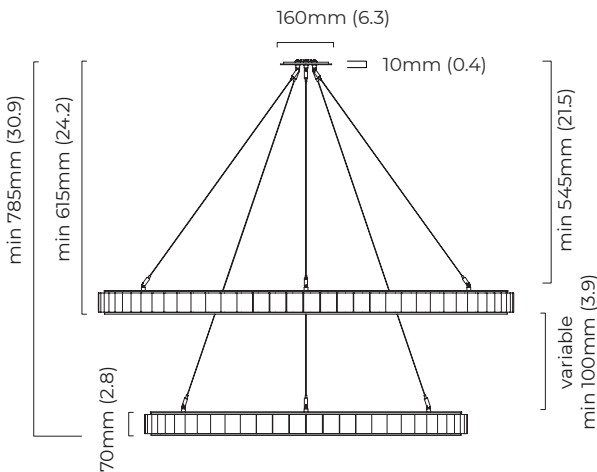

CEILING ROSE / PLATE

round ceiling rose - ø 240 x 65 mm (dia x h)

CERTIFICATION

VIEW ON WEBSITE

*Diagrams are not to scale.

AVALON CHANDELIER HALO X-LARGE CEILING MOUNTING PLATE - DALI A

FINISH

bronze with honed alabaster
satin brass with honed alabaster

DIMENSIONS (body of fixture)

ø 1010 x 70 mm (dia x h)
ø 1300 x 70 mm (dia x h)

WEIGHT

75kg (165.3lbs)
please ensure ceiling structure is strong enough to support the weight of the light

OVERALL DROP

minimum 785 mm
maximum on request 5080 mm
supplied with 6 x 2500mm stainless steel suspension power cables as standard (adjustable on site)

CEILING ROSE / PLATE

round ceiling plate - ø 160 x 10 mm (dia x h)

CERTIFICATION

VIEW ON WEBSITE

mounting plate dimensions

LED driver dimensions

*Diagrams are not to scale.

AVALON CHANDELIER HALO X-LARGE CEILING ROSE - DALI A

FINISH

bronze with honed alabaster
satin brass with honed alabaster

DIMENSIONS (body of fixture)

ø 1010 x 70 mm (dia x h)
ø 1300 x 70 mm (dia x h)

WEIGHT

76kg (167.6lbs)
please ensure ceiling structure is strong enough to support the weight of the light