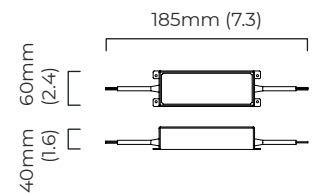

DIMENSIONS (body of fixture)

ø 1010 x 70 mm (dia x h)
ø 1300 x 70 mm (dia x h)

WEIGHT

76kg (167.6lbs)
please ensure ceiling structure is strong enough to support the weight of the light

OVERALL DROP

minimum 840 mm
maximum on request 5135 mm
supplied with 6 x 2500mm stainless steel suspension power cables as standard (adjustable on site)

DIMENSIONS (body of fixture)

ø 1010 x 70 mm (dia x h)
ø 1300 x 70 mm (dia x h)

WEIGHT

75kg (165.3lbs)
please ensure ceiling structure is strong enough to support the weight of the light

OVERALL DROP

minimum 785 mm
maximum on request 5080 mm
supplied with 6 x 2500mm stainless steel suspension power cables as standard (adjustable on site)

CEILING ROSE / PLATE

round ceiling plate - ø 160 x 10 mm (dia x h)

CERTIFICATION

VIEW ON WEBSITE

mounting plate dimensions

LED driver dimensions

*Diagrams are not to scale.

AVALON CHANDELIER HALO X-LARGE CEILING ROSE - DALI A

FINISH

bronze with honed alabaster
satin brass with honed alabaster

DIMENSIONS (body of fixture)

ø 1010 x 70 mm (dia x h)
ø 1300 x 70 mm (dia x h)

WEIGHT

76kg (167.6lbs)
please ensure ceiling structure is strong enough to support the weight of the light