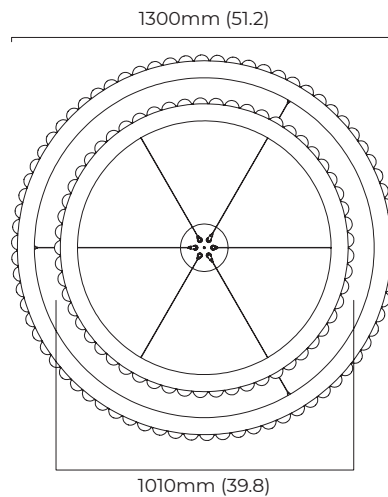

CEILING ROSE / PLATE

round ceiling rose - ø 240 x 65 mm (dia x h)

CERTIFICATION

VIEW ON WEBSITE

*Diagrams are not to scale.

AVALON CHANDELIER HALO X-LARGE CEILING MOUNTING PLATE - DALI A

FINISH

bronze with honed alabaster
satin brass with honed alabaster

DIMENSIONS (body of fixture)

ø 1010 x 70 mm (dia x h)
ø 1300 x 70 mm (dia x h)

WEIGHT

75kg (165.3lbs)
please ensure ceiling structure is strong enough to support the weight of the light

OVERALL DROP

minimum 785 mm
maximum on request 5080 mm
supplied with 6 x 2500mm stainless steel suspension power cables as standard (adjustable on site)

CEILING ROSE / PLATE

round ceiling plate - ø 160 x 10 mm (dia x h)

CERTIFICATION

VIEW ON WEBSITE

mounting plate dimensions

LED driver dimensions

*Diagrams are not to scale.

AVALON CHANDELIER HALO X-LARGE CEILING ROSE - DALI A

FINISH

bronze with honed alabaster
satin brass with honed alabaster

DIMENSIONS (body of fixture)

ø 1010 x 70 mm (dia x h)
ø 1300 x 70 mm (dia x h)

WEIGHT

76kg (167.6lbs)
please ensure ceiling structure is strong enough to support the weight of the light