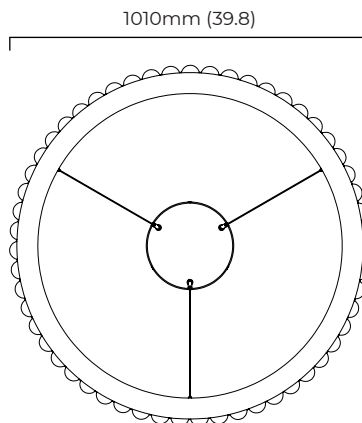

DIMENSIONS (body of fixture)

ø 1010 x 70 mm (dia x h)

WEIGHT

30kg (66.1lbs)

please ensure ceiling structure is strong enough to support the weight of the light

OVERALL DROP

minimum 485 mm

maximum on request 5135 mm

DIMMING

trailing dimmable / phase cut (rotary dimmer) - standard

DALI option available (220-240v only)

0/1-10v (220-240v or 110-130v) - on request

CEILING ROSE / PLATE

round ceiling rose - ø 240 x 65 mm (dia x h)

CERTIFICATION

VIEW ON WEBSITE

mounting plate dimensions

*Diagrams are not to scale.

AVALON CHANDELIER LARGE CEILING MOUNTING PLATE - DALI A

FINISH

bronze with honed alabaster
satin brass with honed alabaster

DIMENSIONS (body of fixture)

ø 1010 x 70 mm (dia x h)

WEIGHT

30kg (66.1lbs)

please ensure ceiling structure is strong enough to support the weight of the light

OVERALL DROP

minimum 430 mm

maximum on request 5080 mm