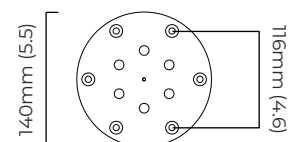

DIMMING

trailing dimmable / phase cut (rotary dimmer) - standard
DALI option available (220-240v only)
0/1-10v (220-240v or 110-130v) - on request

CEILING ROSE / PLATE

round ceiling plate - ø160 x 10 mm (dia x h)

CERTIFICATION

VIEW ON WEBSITE

mounting plate dimensions

LED driver dimensions

*Diagrams are not to scale.

AVALON CHANDELIER LARGE CEILING ROSE

FINISH

bronze with honed alabaster
satin brass with honed alabaster

DIMENSIONS (body of fixture)

ø 1010 x 70 mm (dia x h)

WEIGHT

30kg (66.1lbs)

please ensure ceiling structure is strong enough to support the weight of the light

OVERALL DROP

minimum 485 mm

maximum on request 5135 mm