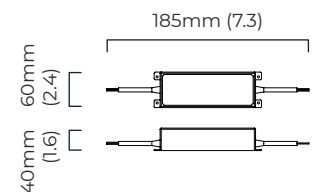

AVALON CHANDELIER LARGE CEILING MOUNTING PLATE

FINISH

bronze with honed alabaster
satin brass with honed alabaster

DIMENSIONS (body of fixture)

ø1010 x 70 mm (dia x h)

WEIGHT

30kg (66.1lbs)
please ensure ceiling structure is strong enough to support the weight of the light

CERTIFICATION

VIEW ON WEBSITE

mounting plate dimensions

LED driver dimensions

*Diagrams are not to scale.

AVALON CHANDELIER LARGE CEILING ROSE

FINISH

bronze with honed alabaster
satin brass with honed alabaster

DIMENSIONS (body of fixture)

ø 1010 x 70 mm (dia x h)

WEIGHT

30kg (66.1lbs)

please ensure ceiling structure is strong enough to support the weight of the light

OVERALL DROP

minimum 485 mm

maximum on request 5135 mm

DIMENSIONS (body of fixture)

ø 1010 x 70 mm (dia x h)

WEIGHT

30kg (66.1lbs)

please ensure ceiling structure is strong enough to support the weight of the light

OVERALL DROP

minimum 430 mm

maximum on request 5080 mm