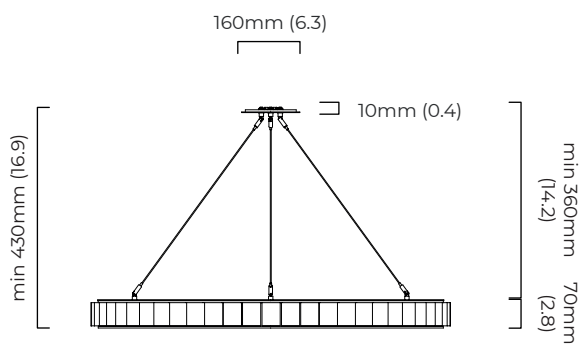

AVALON CHANDELIER LARGE CEILING MOUNTING PLATE

FINISH

bronze with honed alabaster
satin brass with honed alabaster

DIMENSIONS (body of fixture)

ø1010 x 70 mm (dia x h)

WEIGHT

30kg (66.1lbs)
please ensure ceiling structure is strong enough to support the weight of the light

OVERALL DROP

minimum 430 mm
maximum on request 5080 mm
supplied with 3 x 2500mm stainless steel suspension power cables as standard (adjustable on site)

ILLUMINATION

220-240v - integrated LED - 67w - 2700k
110-130v - integrated LED - 67w - 2700k
LED driver to be installed in the ceiling cavity
drivers must be installed up to 20 meters from the body of the light

DIMMING

trailing dimmable / phase cut (rotary dimmer) - standard
DALI option available (220-240v only)
0/1-10v (220-240v or 110-130v) - on request

CEILING ROSE / PLATE

round ceiling plate - ø160 x 10 mm (dia x h)

CERTIFICATION

VIEW ON WEBSITE