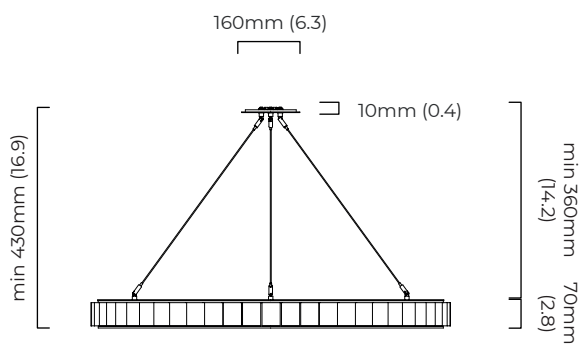

DIMENSIONS (body of fixture)

ø 1010 x 70 mm (dia x h)

WEIGHT

30kg (66.1lbs)

please ensure ceiling structure is strong enough to support the weight of the light

OVERALL DROP

minimum 485 mm

maximum on request 5135 mm

DIMENSIONS (body of fixture)

ø 1010 x 70 mm (dia x h)

WEIGHT

30kg (66.1lbs)

please ensure ceiling structure is strong enough to support the weight of the light

OVERALL DROP

minimum 430 mm

maximum on request 5080 mm

drivers must be installed up to 20 meters from the body of the light

DIMMING

DALI compatible

CEILING ROSE / PLATE

round ceiling plate - ø 160 x 10 mm (dia x h)

CERTIFICATION

VIEW ON WEBSITE

mounting plate dimensions

LED driver dimensions

*Diagrams are not to scale.

AVALON CHANDELIER LARGE CEILING ROSE - DALI A

FINISH

bronze with honed alabaster
satin brass with honed alabaster

DIMENSIONS (body of fixture)

ø 1010 x 70 mm (dia x h)