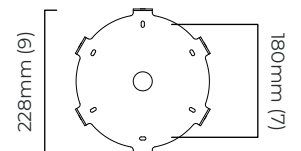

DIMENSIONS (body of fixture)

ø 1010 x 70 mm (dia x h)

WEIGHT

30kg (66.1lbs)

please ensure ceiling structure is strong enough to support the weight of the light

OVERALL DROP

minimum 485 mm

maximum on request 5135 mm

DIMMING

trailing dimmable / phase cut (rotary dimmer) - standard

DALI option available (220-240v only)

0/1-10v (220-240v or 110-130v) - on request

CEILING ROSE / PLATE

round ceiling rose - ø 240 x 65 mm (dia x h)

CERTIFICATION

VIEW ON WEBSITE

mounting plate dimensions

*Diagrams are not to scale.

AVALON CHANDELIER LARGE CEILING MOUNTING PLATE - DALI A

FINISH

bronze with honed alabaster
satin brass with honed alabaster

DIMENSIONS (body of fixture)

ø 1010 x 70 mm (dia x h)

WEIGHT

30kg (66.1lbs)

please ensure ceiling structure is strong enough to support the weight of the light

OVERALL DROP

minimum 430 mm

maximum on request 5080 mm