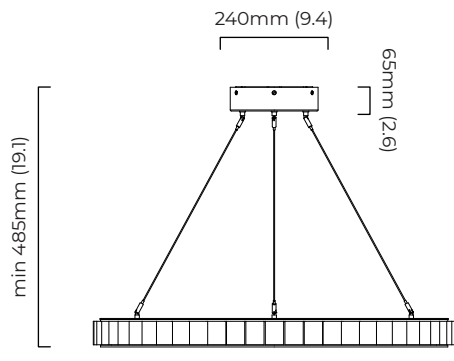

DIMENSIONS (body of fixture)

ø 1010 x 70 mm (dia x h)

WEIGHT

30kg (66.1lbs)

please ensure ceiling structure is strong enough to support the weight of the light

OVERALL DROP

minimum 485 mm

maximum on request 5135 mm

DIMMING

trailing dimmable / phase cut (rotary dimmer) - standard

DALI option available (220-240v only)

0/1-10v (220-240v or 110-130v) - on request

CEILING ROSE / PLATE

round ceiling rose - ø 240 x 65 mm (dia x h)

CERTIFICATION

VIEW ON WEBSITE

mounting plate dimensions

*Diagrams are not to scale.

AVALON CHANDELIER LARGE CEILING MOUNTING PLATE - DALI A

FINISH

bronze with honed alabaster
satin brass with honed alabaster

DIMENSIONS (body of fixture)

ø 1010 x 70 mm (dia x h)

WEIGHT

30kg (66.1lbs)

please ensure ceiling structure is strong enough to support the weight of the light

OVERALL DROP

minimum 430 mm

maximum on request 5080 mm