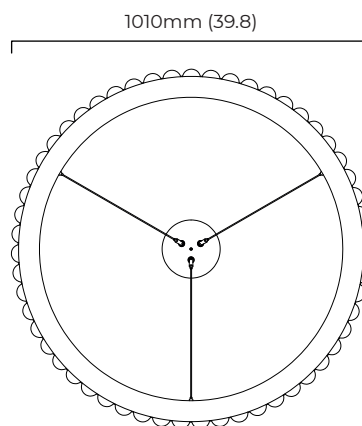

AVALON CHANDELIER LARGE CEILING MOUNTING PLATE

FINISH

bronze with honed alabaster
satin brass with honed alabaster

DIMENSIONS (body of fixture)

ø1010 x 70 mm (dia x h)

WEIGHT

30kg (66.1lbs)
please ensure ceiling structure is strong enough to support the weight of the light

CERTIFICATION

VIEW ON WEBSITE

mounting plate dimensions

LED driver dimensions

*Diagrams are not to scale.

AVALON CHANDELIER LARGE CEILING ROSE

FINISH

bronze with honed alabaster
satin brass with honed alabaster

DIMENSIONS (body of fixture)

ø 1010 x 70 mm (dia x h)

WEIGHT

30kg (66.1lbs)

please ensure ceiling structure is strong enough to support the weight of the light

OVERALL DROP

minimum 485 mm

maximum on request 5135 mm

DIMENSIONS (body of fixture)

ø 1010 x 70 mm (dia x h)

WEIGHT

30kg (66.1lbs)

please ensure ceiling structure is strong enough to support the weight of the light

OVERALL DROP

minimum 430 mm

maximum on request 5080 mm