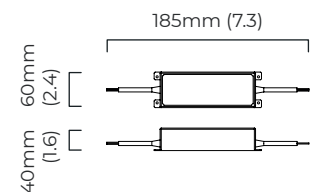

DIMENSIONS (body of fixture)

ø 1010 x 70 mm (dia x h)

WEIGHT

30kg (66.1lbs)

please ensure ceiling structure is strong enough to support the weight of the light

OVERALL DROP

minimum 485 mm

maximum on request 5135 mm

DIMENSIONS (body of fixture)

ø 1010 x 70 mm (dia x h)

WEIGHT

30kg (66.1lbs)

please ensure ceiling structure is strong enough to support the weight of the light

OVERALL DROP

minimum 430 mm

maximum on request 5080 mm

drivers must be installed up to 20 meters from the body of the light

DIMMING

DALI compatible

CEILING ROSE / PLATE

round ceiling plate - ø 160 x 10 mm (dia x h)

CERTIFICATION

VIEW ON WEBSITE

mounting plate dimensions

LED driver dimensions

*Diagrams are not to scale.

AVALON CHANDELIER LARGE CEILING ROSE - DALI A

FINISH

bronze with honed alabaster
satin brass with honed alabaster

DIMENSIONS (body of fixture)

ø 1010 x 70 mm (dia x h)