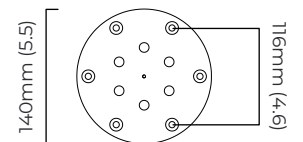

DIMENSIONS (body of fixture)

ø 1010 x 70 mm (dia x h)

WEIGHT

30kg (66.1lbs)

please ensure ceiling structure is strong enough to support the weight of the light

OVERALL DROP

minimum 430 mm

maximum on request 5080 mm

drivers must be installed up to 20 meters from the body of the light

DIMMING

DALI compatible

CEILING ROSE / PLATE

round ceiling plate - ø 160 x 10 mm (dia x h)

CERTIFICATION

VIEW ON WEBSITE

mounting plate dimensions

LED driver dimensions

*Diagrams are not to scale.

AVALON CHANDELIER LARGE CEILING ROSE - DALI A

FINISH

bronze with honed alabaster
satin brass with honed alabaster

DIMENSIONS (body of fixture)

ø 1010 x 70 mm (dia x h)