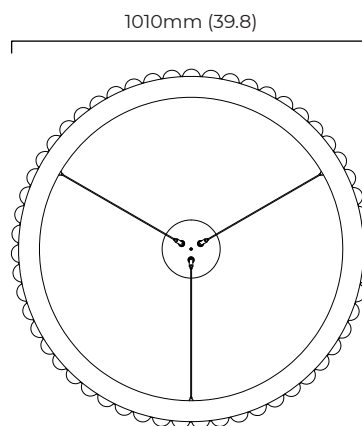

DIMENSIONS (body of fixture)

ø 1010 x 70 mm (dia x h)

WEIGHT

30kg (66.1lbs)

please ensure ceiling structure is strong enough to support the weight of the light

OVERALL DROP

minimum 485 mm

maximum on request 5135 mm

DIMENSIONS (body of fixture)

ø 1010 x 70 mm (dia x h)

WEIGHT

30kg (66.1lbs)

please ensure ceiling structure is strong enough to support the weight of the light

OVERALL DROP

minimum 430 mm

maximum on request 5080 mm

drivers must be installed up to 20 meters from the body of the light

DIMMING

DALI compatible

CEILING ROSE / PLATE

round ceiling plate - ø 160 x 10 mm (dia x h)

CERTIFICATION

VIEW ON WEBSITE

mounting plate dimensions

LED driver dimensions

*Diagrams are not to scale.

AVALON CHANDELIER LARGE CEILING ROSE - DALI A

FINISH

bronze with honed alabaster
satin brass with honed alabaster

DIMENSIONS (body of fixture)

ø 1010 x 70 mm (dia x h)