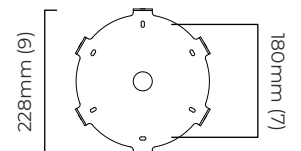

DIMENSIONS (body of fixture)

ø 1010 x 70 mm (dia x h)

WEIGHT

30kg (66.1lbs)

please ensure ceiling structure is strong enough to support the weight of the light

OVERALL DROP

minimum 430 mm

maximum on request 5080 mm

LED driver dimensions

*Diagrams are not to scale.

AVALON CHANDELIER LARGE CEILING ROSE - DALI A

FINISH

bronze with honed alabaster
satin brass with honed alabaster

DIMENSIONS (body of fixture)

ø 1010 x 70 mm (dia x h)

ILLUMINATION

220-240v - integrated LED - 67w - 2700k

DALI LED driver to be installed in the ceiling rose

DIMMING

DALI compatible

CEILING ROSE / PLATE

round ceiling rose - ø 240 x 65 mm (dia x h)

CERTIFICATION

VIEW ON WEBSITE

mounting plate dimensions

*Diagrams are not to scale.

AVALON CHANDELIER LARGE

AVALON CHANDELIER LARGE - CEILING MOUNTING PLATE

SKU NUMBER	FINISH DESCRIPTION	VOLTAGE
AVACHLBZHA-CM-240	bronze with honed alabaster	220 - 240V
AVACHLSBHA-CM-240	satın brass with honed alabaster	220 - 240V
AVACHLBZHA-CM-110	bronze with honed alabaster	110 - 130V
AVACHLSBHA-CM-110	satın brass with honed alabaster	110 - 130V