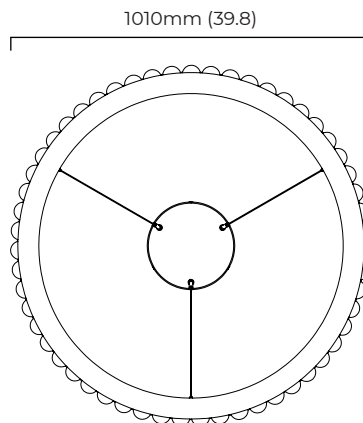

DIMENSIONS (body of fixture)

ø 1010 x 70 mm (dia x h)

WEIGHT

30kg (66.1lbs)

please ensure ceiling structure is strong enough to support the weight of the light

OVERALL DROP

minimum 430 mm

maximum on request 5080 mm

LED driver dimensions

*Diagrams are not to scale.

AVALON CHANDELIER LARGE CEILING ROSE - DALI A

FINISH

bronze with honed alabaster
satin brass with honed alabaster

DIMENSIONS (body of fixture)

ø 1010 x 70 mm (dia x h)

ILLUMINATION

220-240v - integrated LED - 67w - 2700k

DALI LED driver to be installed in the ceiling rose

DIMMING

DALI compatible

CEILING ROSE / PLATE

round ceiling rose - ø 240 x 65 mm (dia x h)

CERTIFICATION

VIEW ON WEBSITE

mounting plate dimensions

*Diagrams are not to scale.

AVALON CHANDELIER LARGE

AVALON CHANDELIER LARGE - CEILING MOUNTING PLATE

SKU NUMBER	FINISH DESCRIPTION	VOLTAGE
AVACHLBZHA-CM-240	bronze with honed alabaster	220 - 240V
AVACHLSBHA-CM-240	satın brass with honed alabaster	220 - 240V
AVACHLBZHA-CM-110	bronze with honed alabaster	110 - 130V
AVACHLSBHA-CM-110	satın brass with honed alabaster	110 - 130V