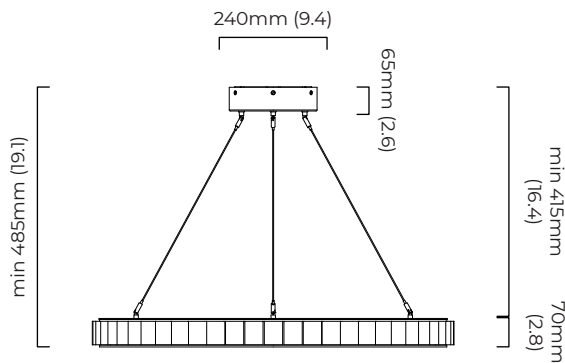

DIMENSIONS (body of fixture)

ø 1010 x 70 mm (dia x h)

WEIGHT

30kg (66.1lbs)

please ensure ceiling structure is strong enough to support the weight of the light

OVERALL DROP

minimum 430 mm

maximum on request 5080 mm

LED driver dimensions

*Diagrams are not to scale.

AVALON CHANDELIER LARGE CEILING ROSE - DALI A

FINISH

bronze with honed alabaster
satin brass with honed alabaster

DIMENSIONS (body of fixture)

ø 1010 x 70 mm (dia x h)

ILLUMINATION

220-240v - integrated LED - 67w - 2700k

DALI LED driver to be installed in the ceiling rose

DIMMING

DALI compatible

CEILING ROSE / PLATE

round ceiling rose - ø 240 x 65 mm (dia x h)

CERTIFICATION

VIEW ON WEBSITE

mounting plate dimensions

*Diagrams are not to scale.

AVALON CHANDELIER LARGE

AVALON CHANDELIER LARGE - CEILING MOUNTING PLATE

SKU NUMBER	FINISH DESCRIPTION	VOLTAGE
AVACHLBZHA-CM-240	bronze with honed alabaster	220 - 240V
AVACHLSBHA-CM-240	satın brass with honed alabaster	220 - 240V
AVACHLBZHA-CM-110	bronze with honed alabaster	110 - 130V
AVACHLSBHA-CM-110	satın brass with honed alabaster	110 - 130V