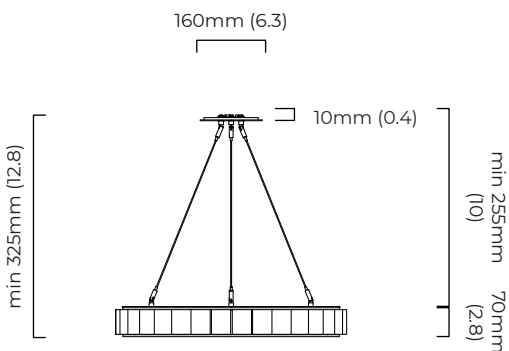

DALI option available (220-240v only)

0/1-10v (220-240v or 110-130v) - on request

CEILING ROSE / PLATE

round ceiling plate - ø 160 x 10 mm (dia x h)

CERTIFICATION

VIEW ON WEBSITE

mounting plate dimensions

LED driver dimensions

*Diagrams are not to scale.

AVALON CHANDELIER MEDIUM CEILING ROSE

FINISH

bronze with honed alabaster
satin brass with honed alabaster

DIMENSIONS (body of fixture)

ø 640 x 70 mm (dia x h)

WEIGHT

20kg (44.1lbs)

0/1-10v (220-240v or 110-130v) - on request

CEILING ROSE / PLATE

round ceiling rose - ø 240 x 65 mm (dia x h)

CERTIFICATION

VIEW ON WEBSITE

mounting plate dimensions

*Diagrams are not to scale.

AVALON CHANDELIER MEDIUM CEILING MOUNTING PLATE - DALI A

FINISH

bronze with honed alabaster
satin brass with honed alabaster

DIMENSIONS (body of fixture)

ø 640 x 70 mm (dia x h)

WEIGHT

20kg (44.1lbs)

please ensure ceiling structure is strong enough to support the weight of the light