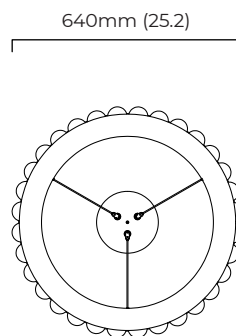

AVALON CHANDELIER MEDIUM CEILING MOUNTING PLATE - DALI A

FINISH

bronze with honed alabaster
satin brass with honed alabaster

DIMENSIONS (body of fixture)

ø 640 x 70 mm (dia x h)

WEIGHT

20kg (44.1lbs)

please ensure ceiling structure is strong enough to support the weight of the light

OVERALL DROP

minimum 325 mm

maximum on request 5080 mm

supplied with 3 x 2500mm stainless steel suspension power cables as standard (adjustable on site)

ILLUMINATION

220-240v - integrated LED - 38w - 2700k

DALI LED driver to be installed in the ceiling cavity

drivers must be installed up to 20 meters from the body of the light

DIMMING

DALI compatible

CEILING ROSE / PLATE

round ceiling plate - ø 160 x 10 mm (dia x h)

CERTIFICATION

VIEW ON WEBSITE