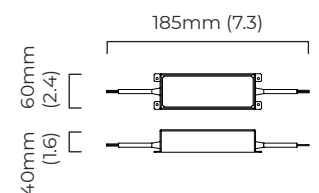

FINISH

bronze with honed alabaster
satin brass with honed alabaster

DIMENSIONS (body of fixture)

ø 640 x 70 mm (dia x h)

WEIGHT

20kg (44.1lbs)

please ensure ceiling structure is strong enough to support the weight of the light

DALI LED driver to be installed in the ceiling cavity

drivers must be installed up to 20 meters from the body of the light

DIMMING

DALI compatible

CEILING ROSE / PLATE

round ceiling plate - ø 160 x 10 mm (dia x h)

CERTIFICATION

VIEW ON WEBSITE

mounting plate dimensions

LED driver dimensions

*Diagrams are not to scale.

AVALON CHANDELIER MEDIUM CEILING ROSE - DALI A

FINISH

bronze with honed alabaster
satin brass with honed alabaster

DIMENSIONS (body of fixture)

ø 640 x 70 mm (dia x h)

WEIGHT

20kg (44.1lbs)

please ensure ceiling structure is strong enough to support the weight of the light

OVERALL DROP

minimum 380 mm

maximum on request 5135 mm