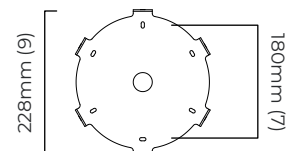

FINISH

bronze with honed alabaster
satin brass with honed alabaster

DIMENSIONS (body of fixture)

ø 640 x 70 mm (dia x h)

WEIGHT

20kg (44.1lbs)

please ensure ceiling structure is strong enough to support the weight of the light

DIMENSIONS (body of fixture)

ø 640 x 70 mm (dia x h)

WEIGHT

20kg (44.1lbs)

please ensure ceiling structure is strong enough to support the weight of the light

OVERALL DROP

minimum 380 mm

maximum on request 5135 mm

DALI compatible

CEILING ROSE / PLATE

round ceiling rose - ø 240 x 65 mm (dia x h)

CERTIFICATION

VIEW ON WEBSITE

mounting plate dimensions

*Diagrams are not to scale.

AVALON CHANDELIER MEDIUM