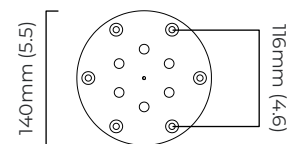

mounting plate dimensions