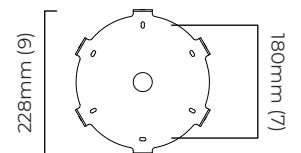

*Diagrams are not to scale.

AVALON CHANDELIER MEDIUM CEILING ROSE

FINISH

bronze with honed alabaster
satin brass with honed alabaster

DIMENSIONS (body of fixture)

ø 640 x 70 mm (dia x h)

WEIGHT

20kg (44.1lbs)

0/1-10v (220-240v or 110-130v) - on request

CEILING ROSE / PLATE

round ceiling rose - ø 240 x 65 mm (dia x h)

CERTIFICATION

VIEW ON WEBSITE

mounting plate dimensions

*Diagrams are not to scale.

AVALON CHANDELIER MEDIUM CEILING MOUNTING PLATE - DALI A

FINISH

bronze with honed alabaster
satin brass with honed alabaster

DIMENSIONS (body of fixture)

ø 640 x 70 mm (dia x h)

WEIGHT

20kg (44.1lbs)

please ensure ceiling structure is strong enough to support the weight of the light