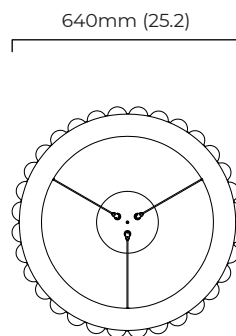

AVALON CHANDELIER MEDIUM CEILING MOUNTING PLATE

FINISH

bronze with honed alabaster
satin brass with honed alabaster

DIMENSIONS (body of fixture)

ø 640 x 70 mm (dia x h)

WEIGHT

20kg (44.1lbs)

please ensure ceiling structure is strong enough to support the weight of the light

DALI option available (220-240v only)

0/1-10v (220-240v or 110-130v) - on request

CEILING ROSE / PLATE

round ceiling plate - ø 160 x 10 mm (dia x h)

CERTIFICATION

VIEW ON WEBSITE

mounting plate dimensions

LED driver dimensions

*Diagrams are not to scale.

AVALON CHANDELIER MEDIUM CEILING ROSE

FINISH

bronze with honed alabaster
satin brass with honed alabaster

DIMENSIONS (body of fixture)

ø 640 x 70 mm (dia x h)

WEIGHT

20kg (44.1lbs)

DIMENSIONS (body of fixture)

ø 640 x 70 mm (dia x h)

WEIGHT

20kg (44.1lbs)

please ensure ceiling structure is strong enough to support the weight of the light

OVERALL DROP

minimum 380 mm

maximum on request 5135 mm