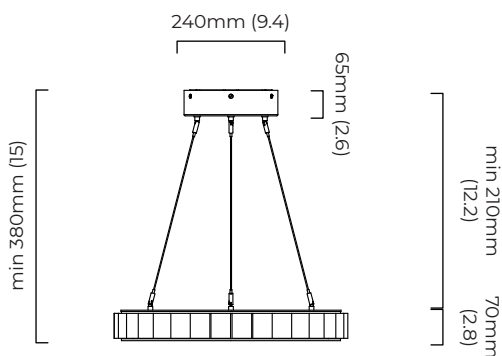

0/1-10v (220-240v or 110-130v) - on request

CEILING ROSE / PLATE

round ceiling rose - ø 240 x 65 mm (dia x h)

CERTIFICATION

VIEW ON WEBSITE

mounting plate dimensions

*Diagrams are not to scale.

AVALON CHANDELIER MEDIUM CEILING MOUNTING PLATE - DALI A

FINISH

bronze with honed alabaster
satin brass with honed alabaster

DIMENSIONS (body of fixture)

ø 640 x 70 mm (dia x h)

WEIGHT

20kg (44.1lbs)

please ensure ceiling structure is strong enough to support the weight of the light

DIMENSIONS (body of fixture)

ø 640 x 70 mm (dia x h)

WEIGHT

20kg (44.1lbs)

please ensure ceiling structure is strong enough to support the weight of the light

OVERALL DROP

minimum 380 mm

maximum on request 5135 mm

DALI compatible

CEILING ROSE / PLATE

round ceiling rose - ø 240 x 65 mm (dia x h)

CERTIFICATION

VIEW ON WEBSITE

mounting plate dimensions

*Diagrams are not to scale.

AVALON CHANDELIER MEDIUM