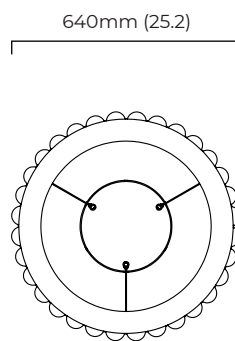

*Diagrams are not to scale.

AVALON CHANDELIER MEDIUM CEILING ROSE

FINISH

bronze with honed alabaster
satin brass with honed alabaster

DIMENSIONS (body of fixture)

ø 640 x 70 mm (dia x h)

WEIGHT

20kg (44.1lbs)

0/1-10v (220-240v or 110-130v) - on request

CEILING ROSE / PLATE

round ceiling rose - ø 240 x 65 mm (dia x h)

CERTIFICATION

VIEW ON WEBSITE

mounting plate dimensions

*Diagrams are not to scale.

AVALON CHANDELIER MEDIUM CEILING MOUNTING PLATE - DALI A

FINISH

bronze with honed alabaster
satin brass with honed alabaster

DIMENSIONS (body of fixture)

ø 640 x 70 mm (dia x h)

WEIGHT

20kg (44.1lbs)

please ensure ceiling structure is strong enough to support the weight of the light

DIMENSIONS (body of fixture)

ø 640 x 70 mm (dia x h)

WEIGHT

20kg (44.1lbs)

please ensure ceiling structure is strong enough to support the weight of the light

OVERALL DROP

minimum 380 mm

maximum on request 5135 mm