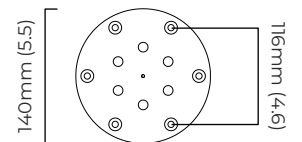

DALI option available (220-240v only)

0/1-10v (220-240v or 110-130v) - on request

CEILING ROSE / PLATE

round ceiling plate - ø 160 x 10 mm (dia x h)

CERTIFICATION

VIEW ON WEBSITE

mounting plate dimensions

LED driver dimensions

*Diagrams are not to scale.

AVALON CHANDELIER MEDIUM CEILING ROSE

FINISH

bronze with honed alabaster
satin brass with honed alabaster

DIMENSIONS (body of fixture)

ø 640 x 70 mm (dia x h)

WEIGHT

20kg (44.1lbs)

FINISH

bronze with honed alabaster
satin brass with honed alabaster

DIMENSIONS (body of fixture)

ø 640 x 70 mm (dia x h)

WEIGHT

20kg (44.1lbs)

please ensure ceiling structure is strong enough to support the weight of the light