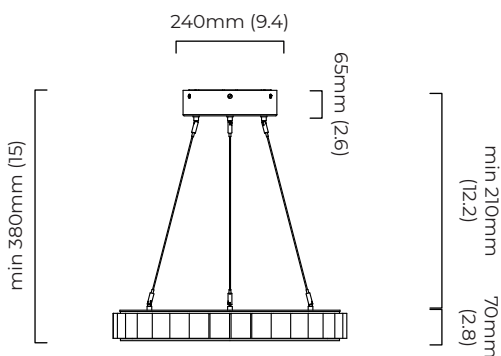

*Diagrams are not to scale.

AVALON CHANDELIER MEDIUM CEILING ROSE

FINISH

bronze with honed alabaster
satin brass with honed alabaster

DIMENSIONS (body of fixture)

ø 640 x 70 mm (dia x h)

WEIGHT

20kg (44.1lbs)

0/1-10v (220-240v or 110-130v) - on request

CEILING ROSE / PLATE

round ceiling rose - ø 240 x 65 mm (dia x h)

CERTIFICATION

VIEW ON WEBSITE

mounting plate dimensions

*Diagrams are not to scale.

AVALON CHANDELIER MEDIUM CEILING MOUNTING PLATE - DALI A

FINISH

bronze with honed alabaster
satin brass with honed alabaster

DIMENSIONS (body of fixture)

ø 640 x 70 mm (dia x h)

WEIGHT

20kg (44.1lbs)

please ensure ceiling structure is strong enough to support the weight of the light

DIMENSIONS (body of fixture)

ø 640 x 70 mm (dia x h)

WEIGHT

20kg (44.1lbs)

please ensure ceiling structure is strong enough to support the weight of the light

OVERALL DROP

minimum 380 mm

maximum on request 5135 mm