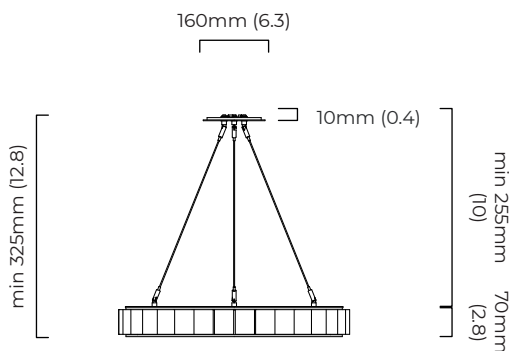

AVALON CHANDELIER MEDIUM CEILING MOUNTING PLATE - DALI A

FINISH

bronze with honed alabaster
satin brass with honed alabaster

DIMENSIONS (body of fixture)

ø 640 x 70 mm (dia x h)

WEIGHT

20kg (44.1lbs)

please ensure ceiling structure is strong enough to support the weight of the light

OVERALL DROP

minimum 325 mm

maximum on request 5080 mm

supplied with 3 x 2500mm stainless steel suspension power cables as standard (adjustable on site)

ILLUMINATION

220-240v - integrated LED - 38w - 2700k

DALI LED driver to be installed in the ceiling cavity

drivers must be installed up to 20 meters from the body of the light

DIMMING

DALI compatible

CEILING ROSE / PLATE

round ceiling plate - ø 160 x 10 mm (dia x h)

CERTIFICATION

VIEW ON WEBSITE