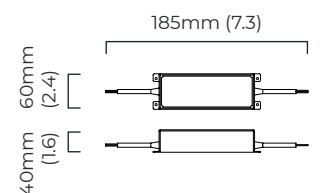

OVERALL DROP

minimum 325 mm

maximum on request 5080 mm

supplied with 3 x 2500mm stainless steel suspension power cables as standard (adjustable on site)

ILLUMINATION

220-240v - integrated LED - 38w - 2700k

DALI option available (220-240v only)

0/1-10v (220-240v or 110-130v) - on request

CEILING ROSE / PLATE

round ceiling plate - ø 160 x 10 mm (dia x h)

CERTIFICATION

VIEW ON WEBSITE

mounting plate dimensions

LED driver dimensions

*Diagrams are not to scale.

AVALON CHANDELIER MEDIUM CEILING ROSE

FINISH

bronze with honed alabaster
satin brass with honed alabaster

DIMENSIONS (body of fixture)

ø 640 x 70 mm (dia x h)

WEIGHT

20kg (44.1lbs)

FINISH

bronze with honed alabaster
satin brass with honed alabaster

DIMENSIONS (body of fixture)

ø 640 x 70 mm (dia x h)

WEIGHT

20kg (44.1lbs)

please ensure ceiling structure is strong enough to support the weight of the light