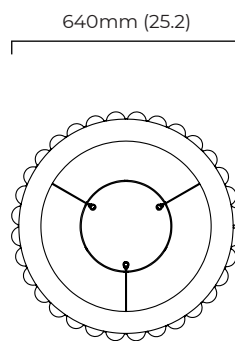

*Diagrams are not to scale.

AVALON CHANDELIER MEDIUM CEILING ROSE

FINISH

bronze with honed alabaster
satin brass with honed alabaster

DIMENSIONS (body of fixture)

ø 640 x 70 mm (dia x h)

WEIGHT

20kg (44.1lbs)

FINISH

bronze with honed alabaster
satin brass with honed alabaster

DIMENSIONS (body of fixture)

ø 640 x 70 mm (dia x h)

WEIGHT

20kg (44.1lbs)

please ensure ceiling structure is strong enough to support the weight of the light

DIMENSIONS (body of fixture)

ø 640 x 70 mm (dia x h)

WEIGHT

20kg (44.1lbs)

please ensure ceiling structure is strong enough to support the weight of the light

OVERALL DROP

minimum 380 mm

maximum on request 5135 mm

DALI compatible

CEILING ROSE / PLATE

round ceiling rose - ø 240 x 65 mm (dia x h)

CERTIFICATION

VIEW ON WEBSITE

mounting plate dimensions

*Diagrams are not to scale.

AVALON CHANDELIER MEDIUM