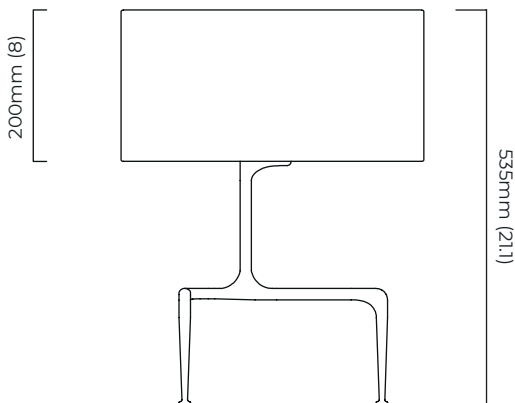

BRAQUE TABLE

FINISH

antique bronze with dove grey silk shade and diffuser
antique bronze with white linen shade and diffuser
bronze base dove grey silk shade and diffuser
bronze base white linen shade and diffuser

DIMENSIONS (body of fixture)

400 x 250 x 535 mm (w x d x h)

WEIGHT

2kg (4.4lbs)

FLEX

2000mm cord set with black flex and inline dimmer

ILLUMINATION

220-240v - 1 x E27 - 60w max (or 8w LED 2700k)
110-130v - 1 x E26 - 60w max (or 8w LED 2700k)

DIMMING

dimnable bulb required

CERTIFICATION

VIEW ON WEBSITE

*Diagrams are not to scale.