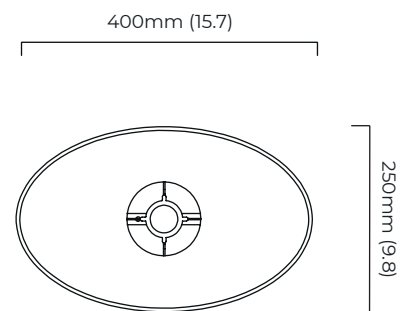

BRAQUE TABLE

FINISH

antique bronze with dove grey silk shade and diffuser
antique bronze with white linen shade and diffuser
bronze base dove grey silk shade and diffuser
bronze base white linen shade and diffuser

DIMENSIONS (body of fixture)

400 x 250 x 535 mm (w x d x h)

WEIGHT

2kg (4.4lbs)

FLEX

2000mm cord set with black flex and inline dimmer

ILLUMINATION

220-240v - 1 x E27 - 60w max (or 8w LED 2700k)
110-130v - 1 x E26 - 60w max (or 8w LED 2700k)

DIMMING

dimnable bulb required

CERTIFICATION

VIEW ON WEBSITE

*Diagrams are not to scale.