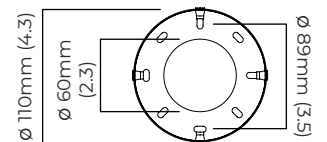

CARAPACE CEILING / WALL

FINISH

bronze with satin brass details and shiny opal glass

DIMENSIONS (body of fixture)

ø 320 x 140 mm (dia x h)

WEIGHT

5kg (11lbs)

ILLUMINATION

CEILING ROSE / PLATE

round ceiling rose - ø 116 x 25 mm (dia x h)

CERTIFICATION

VIEW ON WEBSITE

mounting plate dimensions

*Diagrams are not to scale.

CARAPACE CEILING / WALL - DALI-A

FINISH

bronze with satin brass details and shiny opal glass

DIMENSIONS (body of fixture)

∅ 320 x 140 mm (dia x h)

WEIGHT

5kg (11lbs)

ILLUMINATION

220-240v - 1 x G9 - 25w max halogen (or 2.3w LED 2700k)
DALI converter to be installed in the wall/ceiling rose

DIMMING

dimnable bulb required
DALI compatible

CEILING ROSE / PLATE

round ceiling rose - ∅ 116 x 25 mm (dia x h)

CERTIFICATION

VIEW ON WEBSITE

mounting plate dimensions

*Diagrams are not to scale.