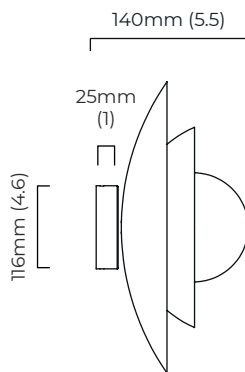

CARAPACE CEILING / WALL

FINISH

bronze with satin brass details and shiny opal glass

DIMENSIONS (body of fixture)

ø 320 x 140 mm (dia x h)

WEIGHT

5kg (11lbs)

ILLUMINATION

CEILING ROSE / PLATE

round ceiling rose - ø 116 x 25 mm (dia x h)

CERTIFICATION

VIEW ON WEBSITE

mounting plate dimensions

*Diagrams are not to scale.

CARAPACE CEILING / WALL - DALI-A

FINISH

bronze with satin brass details and shiny opal glass

DIMENSIONS (body of fixture)

∅ 320 x 140 mm (dia x h)

WEIGHT

5kg (11lbs)

ILLUMINATION

220-240v - 1 x G9 - 25w max halogen (or 2.3w LED 2700k)
DALI converter to be installed in the wall/ceiling rose

DIMMING

dimnable bulb required
DALI compatible

CEILING ROSE / PLATE

round ceiling rose - ∅ 116 x 25 mm (dia x h)

CERTIFICATION

VIEW ON WEBSITE

mounting plate dimensions

*Diagrams are not to scale.