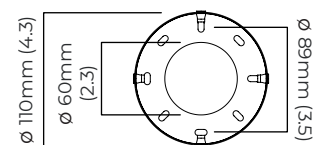

CARAPACE CEILING / WALL

FINISH

bronze with satin brass details and shiny opal glass

DIMENSIONS (body of fixture)

ø 320 x 140 mm (dia x h)

WEIGHT

5kg (11lbs)

ILLUMINATION

CEILING ROSE / PLATE

round ceiling rose - ø 116 x 25 mm (dia x h)

CERTIFICATION

VIEW ON WEBSITE

mounting plate dimensions

*Diagrams are not to scale.

CARAPACE CEILING / WALL - DALI-A

FINISH

bronze with satin brass details and shiny opal glass

DIMENSIONS (body of fixture)

∅ 320 x 140 mm (dia x h)

WEIGHT

5kg (11lbs)

ILLUMINATION

220-240v - 1 x G9 - 25w max halogen (or 2.3w LED 2700k)
DALI converter to be installed in the wall/ceiling rose

DIMMING

dimnable bulb required
DALI compatible

CEILING ROSE / PLATE

round ceiling rose - ∅ 116 x 25 mm (dia x h)

CERTIFICATION

VIEW ON WEBSITE

mounting plate dimensions

*Diagrams are not to scale.