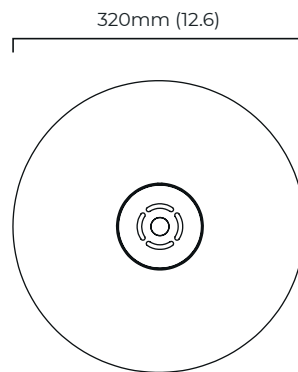

CARAPACE CEILING / WALL

FINISH

bronze with satin brass details and shiny opal glass

DIMENSIONS (body of fixture)

ø 320 x 140 mm (dia x h)

WEIGHT

5kg (11lbs)

ILLUMINATION

CEILING ROSE / PLATE

round ceiling rose - ø 116 x 25 mm (dia x h)

CERTIFICATION

VIEW ON WEBSITE

mounting plate dimensions

*Diagrams are not to scale.

CARAPACE CEILING / WALL - DALI-A

FINISH

bronze with satin brass details and shiny opal glass

DIMENSIONS (body of fixture)

∅ 320 x 140 mm (dia x h)

WEIGHT

5kg (11lbs)

ILLUMINATION

220-240v - 1 x G9 - 25w max halogen (or 2.3w LED 2700k)
DALI converter to be installed in the wall/ceiling rose

DIMMING

dimnable bulb required
DALI compatible

CEILING ROSE / PLATE

round ceiling rose - ∅ 116 x 25 mm (dia x h)

CERTIFICATION

VIEW ON WEBSITE

mounting plate dimensions

*Diagrams are not to scale.