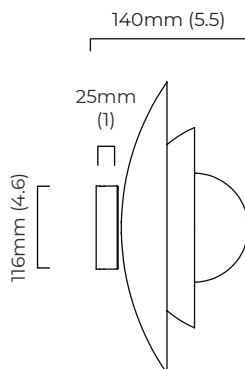

CARAPACE CEILING / WALL

FINISH

bronze with satin brass details and shiny opal glass

DIMENSIONS (body of fixture)

ø 320 x 140 mm (dia x h)

WEIGHT

5kg (11lbs)

ILLUMINATION

CEILING ROSE / PLATE

round ceiling rose - ø 116 x 25 mm (dia x h)

CERTIFICATION

VIEW ON WEBSITE

mounting plate dimensions

*Diagrams are not to scale.

CARAPACE CEILING / WALL - DALI-A

FINISH

bronze with satin brass details and shiny opal glass

DIMENSIONS (body of fixture)

∅ 320 x 140 mm (dia x h)

WEIGHT

5kg (11lbs)

ILLUMINATION

220-240v - 1 x G9 - 25w max halogen (or 2.3w LED 2700k)
DALI converter to be installed in the wall/ceiling rose

DIMMING

dimnable bulb required
DALI compatible

CEILING ROSE / PLATE

round ceiling rose - ∅ 116 x 25 mm (dia x h)

CERTIFICATION

VIEW ON WEBSITE

mounting plate dimensions

*Diagrams are not to scale.