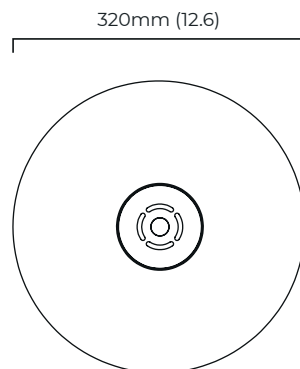

CARAPACE CEILING / WALL

FINISH

bronze with satin brass details and shiny opal glass

DIMENSIONS (body of fixture)

ø 320 x 140 mm (dia x h)

WEIGHT

5kg (11lbs)

ILLUMINATION

CEILING ROSE / PLATE

round ceiling rose - ø 116 x 25 mm (dia x h)

CERTIFICATION

VIEW ON WEBSITE

mounting plate dimensions

*Diagrams are not to scale.

CARAPACE CEILING / WALL - DALI-A

FINISH

bronze with satin brass details and shiny opal glass

DIMENSIONS (body of fixture)

∅ 320 x 140 mm (dia x h)

WEIGHT

5kg (11lbs)

ILLUMINATION

220-240v - 1 x G9 - 25w max halogen (or 2.3w LED 2700k)
DALI converter to be installed in the wall/ceiling rose