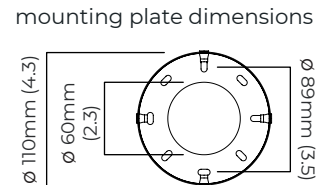

CARAPACE PENDANT (ROD) - DALI-A

FINISH

bronze with satin brass, opal glass shade and bronze drop rod

DIMENSIONS (body of fixture)

ø 320 x 140 mm (dia x h)

WEIGHT

6kg (13.2lbs)

please ensure ceiling structure is strong enough to support the weight of the light

OVERALL DROP

minimum 215 mm

supplied with 1000mm drop rod (12.7mm dia) as standard (adjustable on site)

ILLUMINATION

220-240v - 1 x G9 - 25w max halogen (or 2.3w LED 2700k)
DALI converter to be installed in the ceiling rose

DIMMING

dimnable bulb required
DALI compatible

CEILING ROSE / PLATE

round ceiling rose - ø 116 x 25 mm (dia x h)

CERTIFICATION

VIEW ON WEBSITE

*Diagrams are not to scale.