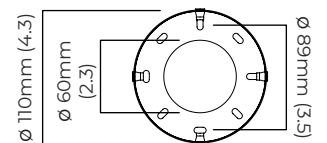

CARAPACE PENDANT (ROD)

FINISH

bronze with satin brass, opal glass shade and bronze drop rod

DIMENSIONS (body of fixture)

ø 320 x 140 mm (dia x h)

WEIGHT

6kg (13.2lbs)

please ensure ceiling structure is strong enough to support the weight of the light

OVERALL DROP

minimum 215 mm

supplied with 1000mm drop rod (12.7mm dia) as standard (adjustable on site)

ILLUMINATION

220-240v - 1 x G9 - 25w max halogen (or 2.3w LED 2700k)

110-130v - 1 x G9 - 25w max halogen (or 2.3w LED 2700k)

DIMMING

dimnable bulb required

trailing edge dimmable / phase cut (rotary dimmer) - standard

DALI option available (220-240v only)

CEILING ROSE / PLATE

round ceiling rose - ø 116 x 25 mm (dia x h)

CERTIFICATION

VIEW ON WEBSITE

mounting plate dimensions

*Diagrams are not to scale.

CARAPACE PENDANT (ROD) - DALI-A

FINISH

bronze with satin brass, opal glass shade and bronze drop rod

DIMENSIONS (body of fixture)

ø 320 x 140 mm (dia x h)