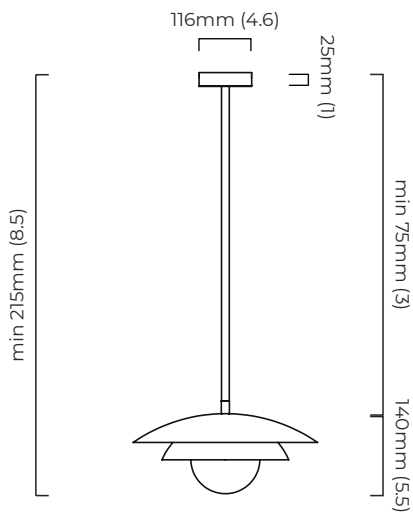

CARAPACE PENDANT (ROD)

FINISH

bronze with satin brass, opal glass shade and bronze drop rod

DIMENSIONS (body of fixture)

ø 320 x 140 mm (dia x h)

WEIGHT

6kg (13.2lbs)

please ensure ceiling structure is strong enough to support the weight of the light

OVERALL DROP

minimum 215 mm

supplied with 1000mm drop rod (12.7mm dia) as standard (adjustable on site)

ILLUMINATION

220-240v - 1 x G9 - 25w max halogen (or 2.3w LED 2700k)

110-130v - 1 x G9 - 25w max halogen (or 2.3w LED 2700k)

DIMMING

dimnable bulb required

trailing edge dimmable / phase cut (rotary dimmer) - standard

DALI option available (220-240v only)

CEILING ROSE / PLATE

round ceiling rose - ø 116 x 25 mm (dia x h)

CERTIFICATION

VIEW ON WEBSITE

mounting plate dimensions

*Diagrams are not to scale.

CARAPACE PENDANT (ROD) - DALI-A

FINISH

bronze with satin brass, opal glass shade and bronze drop rod

DIMENSIONS (body of fixture)

ø 320 x 140 mm (dia x h)