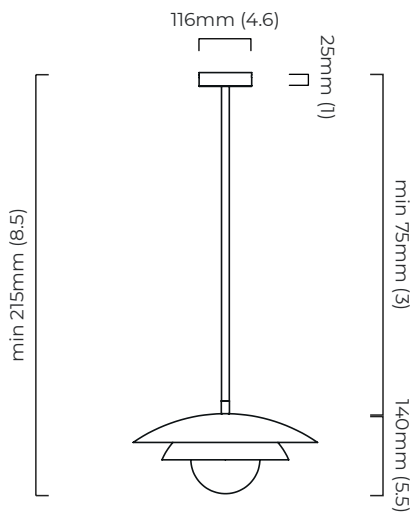

CARAPACE PENDANT (ROD) - DALI-A

FINISH

bronze with satin brass, opal glass shade and bronze drop rod

DIMENSIONS (body of fixture)

ø 320 x 140 mm (dia x h)

WEIGHT

6kg (13.2lbs)

please ensure ceiling structure is strong enough to support the weight of the light

OVERALL DROP

minimum 215 mm

supplied with 1000mm drop rod (12.7mm dia) as standard (adjustable on site)

ILLUMINATION

220-240v - 1 x G9 - 25w max halogen (or 2.3w LED 2700k)
DALI converter to be installed in the ceiling rose

DIMMING

dimnable bulb required
DALI compatible

CEILING ROSE / PLATE

round ceiling rose - ø 116 x 25 mm (dia x h)

CERTIFICATION

VIEW ON WEBSITE

*Diagrams are not to scale.