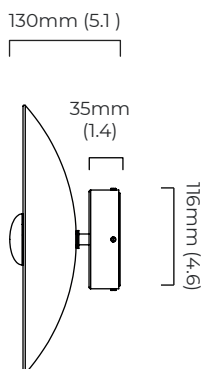

CERTIFICATION

VIEW ON WEBSITE

130mm (5.1)

315mm (12.4)

mounting plate dimensions

*Diagrams are not to scale.

CIELO CEILING / WALL SMALL - DALI-A

FINISH

bronze with handmade fritted glass
satin brass with handmade fritted glass

DIMENSIONS (body of fixture)

ø 315 x 130 mm (dia x d)

WEIGHT

3kg (6.6lbs)

ILLUMINATION

220-240v - integrated LED - 8w - 2700k
DALI LED driver to be installed in the wall/ceiling cavity
drivers must be installed up to 20 meters from the body of the light

DIMMING

DALI compatible

CEILING ROSE / PLATE

round ceiling rose - ø 116 x 35 mm (dia x h)

CERTIFICATION

[VIEW ON WEBSITE](#)

mounting plate dimensions

DALI LED driver dimensions

*Diagrams are not to scale.

CIELO CEILING / WALL SMALL - DALI-B

FINISH

bronze with handmade fritted glass
satin brass with handmade fritted glass

DIMENSIONS (body of fixture)

ø 315 x 130 mm (dia x d)

WEIGHT