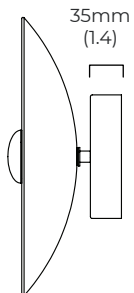

CIELO CEILING / WALL SMALL

FINISH

bronze with handmade fritted glass
satin brass with handmade fritted glass

DIMENSIONS (body of fixture)

ø 315 x 130 mm (dia x d)

WEIGHT

3kg (6.6lbs)

ILLUMINATION

bronze with handmade fritted glass
satin brass with handmade fritted glass

DIMENSIONS (body of fixture)

ø 315 x 130 mm (dia x d)

WEIGHT

3kg (6.6lbs)

ILLUMINATION

220-240v - integrated LED - 8w - 2700k
DALI LED driver to be installed in the wall/ceiling cavity
drivers must be installed up to 20 meters from the body of the light

*Diagrams are not to scale.

CIELO CEILING / WALL SMALL - DALI-B

FINISH

bronze with handmade fritted glass
satin brass with handmade fritted glass

DIMENSIONS (body of fixture)

ø 315 x 130 mm (dia x d)

WEIGHT

CERTIFICATION

VIEW ON WEBSITE

130mm (5.1)

315mm (12.4)

mounting plate dimensions

*Diagrams are not to scale.

CIELO CEILING / WALL SMALL

CIELO CEILING / WALL SMALL