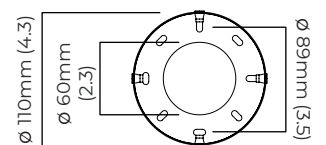

CERTIFICATION

VIEW ON WEBSITE

130mm (5.1)

315mm (12.4)

mounting plate dimensions

*Diagrams are not to scale.

CIELO CEILING / WALL SMALL - DALI-A

FINISH

bronze with handmade fritted glass
satin brass with handmade fritted glass

DIMENSIONS (body of fixture)

ø 315 x 130 mm (dia x d)

WEIGHT

3kg (6.6lbs)

ILLUMINATION

220-240v - integrated LED - 8w - 2700k
DALI LED driver to be installed in the wall/ceiling cavity
drivers must be installed up to 20 meters from the body of the light

DIMMING

DALI compatible

CEILING ROSE / PLATE

round ceiling rose - ø 116 x 35 mm (dia x h)

CERTIFICATION

[VIEW ON WEBSITE](#)

mounting plate dimensions

DALI LED driver dimensions

*Diagrams are not to scale.

CIELO CEILING / WALL SMALL - DALI-B

FINISH

bronze with handmade fritted glass
satin brass with handmade fritted glass

DIMENSIONS (body of fixture)

ø 315 x 130 mm (dia x d)

WEIGHT