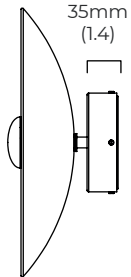

CIELO CEILING / WALL SMALL

FINISH

bronze with handmade fritted glass
satin brass with handmade fritted glass

DIMENSIONS (body of fixture)

ø 315 x 130 mm (dia x d)

WEIGHT

3kg (6.6lbs)

ILLUMINATION

CERTIFICATION

VIEW ON WEBSITE

130mm (5.1)

315mm (12.4)

mounting plate dimensions

*Diagrams are not to scale.

CIELO CEILING / WALL SMALL - DALI-A

FINISH

bronze with handmade fritted glass
satin brass with handmade fritted glass

DIMENSIONS (body of fixture)

ø 315 x 130 mm (dia x d)

WEIGHT

3kg (6.6lbs)

ILLUMINATION

220-240v - integrated LED - 8w - 2700k
DALI LED driver to be installed in the wall/ceiling cavity
drivers must be installed up to 20 meters from the body of the light

*Diagrams are not to scale.

CIELO CEILING / WALL SMALL - DALI-B

FINISH

bronze with handmade fritted glass
satin brass with handmade fritted glass

DIMENSIONS (body of fixture)

ø 315 x 130 mm (dia x d)

WEIGHT