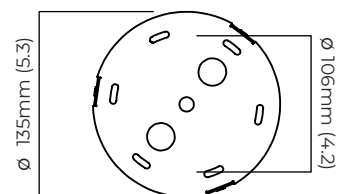

CIELO CEILING / WALL SMALL

FINISH

bronze with handmade fritted glass
satin brass with handmade fritted glass

DIMENSIONS (body of fixture)

ø 315 x 130 mm (dia x d)

WEIGHT

3kg (6.6lbs)

ILLUMINATION

bronze with handmade fritted glass
satin brass with handmade fritted glass

DIMENSIONS (body of fixture)

ø 315 x 130 mm (dia x d)

WEIGHT

3kg (6.6lbs)

ILLUMINATION

220-240v - integrated LED - 8w - 2700k
DALI LED driver to be installed in the wall/ceiling cavity
drivers must be installed up to 20 meters from the body of the light

*Diagrams are not to scale.

CIELO CEILING / WALL SMALL - DALI-B

FINISH

bronze with handmade fritted glass
satin brass with handmade fritted glass

DIMENSIONS (body of fixture)

ø 315 x 130 mm (dia x d)

WEIGHT

CERTIFICATION

VIEW ON WEBSITE

130mm (5.1)

315mm (12.4)

mounting plate dimensions

*Diagrams are not to scale.

CIELO CEILING / WALL SMALL

CIELO CEILING / WALL SMALL