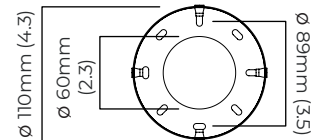

CIELO CEILING / WALL SMALL

FINISH

bronze with handmade fritted glass
satin brass with handmade fritted glass

DIMENSIONS (body of fixture)

ø 315 x 130 mm (dia x d)

WEIGHT

3kg (6.6lbs)

ILLUMINATION

CERTIFICATION

VIEW ON WEBSITE

130mm (5.1)

315mm (12.4)

mounting plate dimensions

*Diagrams are not to scale.

CIELO CEILING / WALL SMALL - DALI-A

FINISH

bronze with handmade fritted glass
satin brass with handmade fritted glass

DIMENSIONS (body of fixture)

ø 315 x 130 mm (dia x d)

WEIGHT

3kg (6.6lbs)

ILLUMINATION

220-240v - integrated LED - 8w - 2700k
DALI LED driver to be installed in the wall/ceiling cavity
drivers must be installed up to 20 meters from the body of the light

*Diagrams are not to scale.

CIELO CEILING / WALL SMALL - DALI-B

FINISH

bronze with handmade fritted glass
satin brass with handmade fritted glass

DIMENSIONS (body of fixture)

ø 315 x 130 mm (dia x d)

WEIGHT