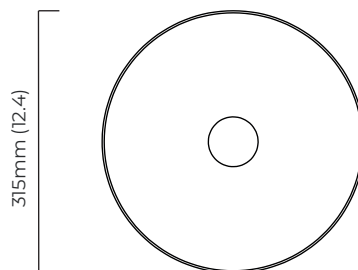

CIELO CEILING / WALL SMALL

FINISH

bronze with handmade fritted glass
satin brass with handmade fritted glass

DIMENSIONS (body of fixture)

ø 315 x 130 mm (dia x d)

WEIGHT

3kg (6.6lbs)

ILLUMINATION

bronze with handmade fritted glass
satin brass with handmade fritted glass

DIMENSIONS (body of fixture)

ø 315 x 130 mm (dia x d)

WEIGHT

3kg (6.6lbs)

ILLUMINATION

220-240v - integrated LED - 8w - 2700k
DALI LED driver to be installed in the wall/ceiling cavity
drivers must be installed up to 20 meters from the body of the light

DIMMING

DALI compatible

CEILING ROSE / PLATE

round ceiling rose - ø 116 x 35 mm (dia x h)

CERTIFICATION

[VIEW ON WEBSITE](#)

mounting plate dimensions

DALI LED driver dimensions

*Diagrams are not to scale.

CIELO CEILING / WALL SMALL - DALI-B

FINISH

bronze with handmade fritted glass
satin brass with handmade fritted glass

DIMENSIONS (body of fixture)

ø 315 x 130 mm (dia x d)

WEIGHT