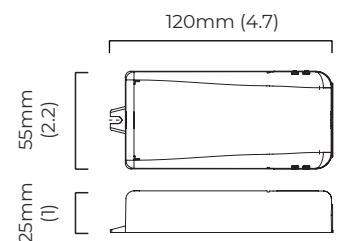

CIELO CEILING / WALL SMALL

FINISH

bronze with handmade fritted glass
satin brass with handmade fritted glass

DIMENSIONS (body of fixture)

ø 315 x 130 mm (dia x d)

WEIGHT

3kg (6.6lbs)

ILLUMINATION

bronze with handmade fritted glass
satin brass with handmade fritted glass

DIMENSIONS (body of fixture)

ø 315 x 130 mm (dia x d)

WEIGHT

3kg (6.6lbs)

ILLUMINATION

220-240v - integrated LED - 8w - 2700k
DALI LED driver to be installed in the wall/ceiling cavity
drivers must be installed up to 20 meters from the body of the light

DIMMING

DALI compatible

CEILING ROSE / PLATE

round ceiling rose - ø 116 x 35 mm (dia x h)

CERTIFICATION

[VIEW ON WEBSITE](#)

mounting plate dimensions

DALI LED driver dimensions

*Diagrams are not to scale.

CIELO CEILING / WALL SMALL - DALI-B

FINISH

bronze with handmade fritted glass
satin brass with handmade fritted glass

DIMENSIONS (body of fixture)

ø 315 x 130 mm (dia x d)

WEIGHT