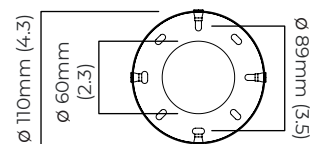

VIEW ON WEBSITE

mounting plate dimensions

*Diagrams are not to scale.

CLOUDESLEY CHANDELIER SMALL - DALI-A

FINISH

bronze with matt opal glass
satin brass with matt opal glass

DIMENSIONS (body of fixture)

ø 850 x 450 mm (dia x h)

ILLUMINATION

220-240v - 4 x E27 - 60w max (or 8w LED 2700k)

DALI converter to be installed in the cavity

DIMMING

dimmable bulb required

DALI compatible

CEILING ROSE / PLATE

round ceiling rose - ø 116 x 25 mm (dia x h)

CERTIFICATION

VIEW ON WEBSITE

mounting plate dimensions

DALI converter dimensions

*Diagrams are not to scale.

CLOUDESLEY CHANDELIER SMALL - DALI-B

FINISH

bronze with matt opal glass
satin brass with matt opal glass

DIMENSIONS (body of fixture)

ø 850 x 450 mm (dia x h)

WEIGHT

11kg (24.3lbs)

please ensure ceiling structure is strong enough to support the weight of the light

OVERALL DROP

minimum 500 mm

supplied with 1000mm drop rod (16mm dia) as standard (adjustable on site)