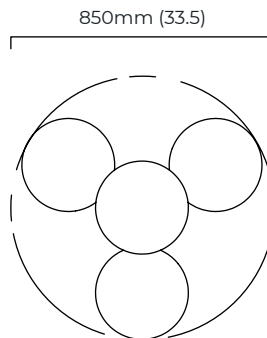

CLOUDESLEY CHANDELIER SMALL

FINISH

bronze with matt opal glass
satin brass with matt opal glass

DIMENSIONS (body of fixture)

ø 850 x 450 mm (dia x h)

WEIGHT

11kg (24.3lbs)

please ensure ceiling structure is strong enough to support the weight of the light

DIMMING

dimmable bulb required

trailing edge dimmable / phase cut (rotary dimmer) - standard

DALI option available (220-240v only)

CEILING ROSE / PLATE

round ceiling rose - ø 116 x 25 mm (dia x h)

CERTIFICATION

VIEW ON WEBSITE

mounting plate dimensions

*Diagrams are not to scale.

CLOUDESLEY CHANDELIER SMALL - DALI-A

FINISH

bronze with matt opal glass
satin brass with matt opal glass

DIMENSIONS (body of fixture)

ø 850 x 450 mm (dia x h)

DIMENSIONS (body of fixture)

ø 850 x 450 mm (dia x h)

WEIGHT

11kg (24.3lbs)

please ensure ceiling structure is strong enough to support the weight of the light

OVERALL DROP

minimum 500 mm

supplied with 1000mm drop rod (16mm dia) as standard (adjustable on site)