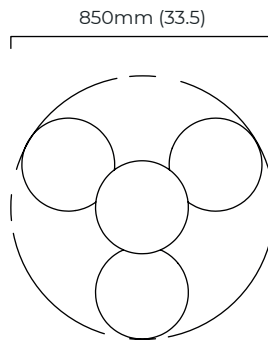

CLOUDESLEY CHANDELIER SMALL

FINISH

bronze with matt opal glass
satin brass with matt opal glass

DIMENSIONS (body of fixture)

ø 850 x 450 mm (dia x h)

WEIGHT

11kg (24.3lbs)

please ensure ceiling structure is strong enough to support the weight of the light

VIEW ON WEBSITE

mounting plate dimensions

*Diagrams are not to scale.

CLOUDESLEY CHANDELIER SMALL - DALI-A

FINISH

bronze with matt opal glass
satin brass with matt opal glass

DIMENSIONS (body of fixture)

ø 850 x 450 mm (dia x h)

CERTIFICATION

VIEW ON WEBSITE

mounting plate dimensions

DALI converter dimensions

*Diagrams are not to scale.

CLOUDESLEY CHANDELIER SMALL - DALI-B

FINISH

bronze with matt opal glass
satin brass with matt opal glass

DIMENSIONS (body of fixture)

ø 850 x 450 mm (dia x h)

WEIGHT

11kg (24.3lbs)

please ensure ceiling structure is strong enough to support the weight of the light

OVERALL DROP

minimum 500 mm

supplied with 1000mm drop rod (16mm dia) as standard (adjustable on site)