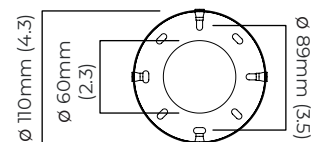

CLOUDESLEY CHANDELIER SMALL

FINISH

bronze with matt opal glass
satin brass with matt opal glass

DIMENSIONS (body of fixture)

ø 850 x 450 mm (dia x h)

WEIGHT

11kg (24.3lbs)

please ensure ceiling structure is strong enough to support the weight of the light

DIMMING

dimmable bulb required

trailing edge dimmable / phase cut (rotary dimmer) - standard

DALI option available (220-240v only)

CEILING ROSE / PLATE

round ceiling rose - ø 116 x 25 mm (dia x h)

CERTIFICATION

VIEW ON WEBSITE

mounting plate dimensions

*Diagrams are not to scale.

CLOUDESLEY CHANDELIER SMALL - DALI-A

FINISH

bronze with matt opal glass
satin brass with matt opal glass

DIMENSIONS (body of fixture)

ø 850 x 450 mm (dia x h)

DIMENSIONS (body of fixture)

ø 850 x 450 mm (dia x h)

WEIGHT

11kg (24.3lbs)

please ensure ceiling structure is strong enough to support the weight of the light

OVERALL DROP

minimum 500 mm

supplied with 1000mm drop rod (16mm dia) as standard (adjustable on site)