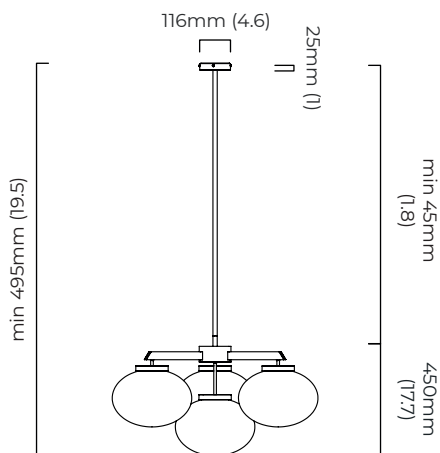

CLOUDESLEY CHANDELIER SMALL

FINISH

bronze with matt opal glass
satin brass with matt opal glass

DIMENSIONS (body of fixture)

ø 850 x 450 mm (dia x h)

WEIGHT

11kg (24.3lbs)

please ensure ceiling structure is strong enough to support the weight of the light

DIMMING

dimmable bulb required

trailing edge dimmable / phase cut (rotary dimmer) - standard

DALI option available (220-240v only)

CEILING ROSE / PLATE

round ceiling rose - ø 116 x 25 mm (dia x h)

CERTIFICATION

VIEW ON WEBSITE

mounting plate dimensions

*Diagrams are not to scale.

CLOUDESLEY CHANDELIER SMALL - DALI-A

FINISH

bronze with matt opal glass
satin brass with matt opal glass

DIMENSIONS (body of fixture)

ø 850 x 450 mm (dia x h)

DIMENSIONS (body of fixture)

ø 850 x 450 mm (dia x h)

WEIGHT

11kg (24.3lbs)

please ensure ceiling structure is strong enough to support the weight of the light

OVERALL DROP

minimum 500 mm

supplied with 1000mm drop rod (16mm dia) as standard (adjustable on site)