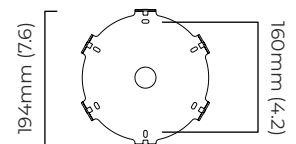

mounting plate dimensions