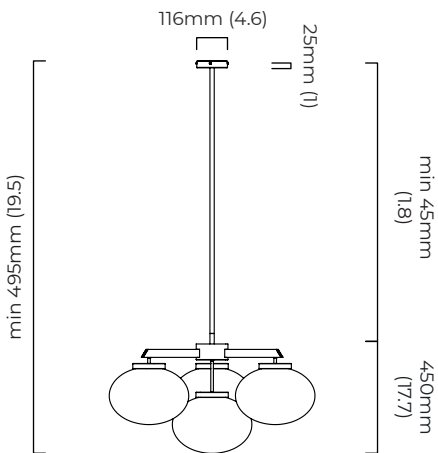

VIEW ON WEBSITE

mounting plate dimensions

*Diagrams are not to scale.

CLOUDESLEY CHANDELIER SMALL - DALI-A

FINISH

bronze with matt opal glass
satin brass with matt opal glass

DIMENSIONS (body of fixture)

ø 850 x 450 mm (dia x h)

ILLUMINATION

220-240v - 4 x E27 - 60w max (or 8w LED 2700k)

DALI converter to be installed in the cavity

DIMMING

dimmable bulb required

DALI compatible

CEILING ROSE / PLATE

round ceiling rose - ø 116 x 25 mm (dia x h)

CERTIFICATION

VIEW ON WEBSITE

mounting plate dimensions

DALI converter dimensions

*Diagrams are not to scale.

CLOUDESLEY CHANDELIER SMALL - DALI-B

FINISH

bronze with matt opal glass
satin brass with matt opal glass

DIMENSIONS (body of fixture)

ø 850 x 450 mm (dia x h)

WEIGHT

11kg (24.3lbs)

please ensure ceiling structure is strong enough to support the weight of the light

OVERALL DROP

minimum 500 mm

supplied with 1000mm drop rod (16mm dia) as standard (adjustable on site)