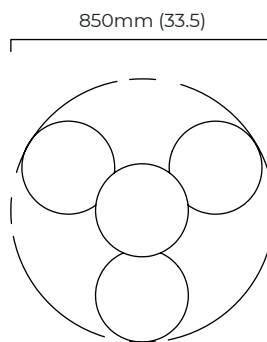

CLOUDESLEY CHANDELIER SMALL - DALI-B

FINISH

bronze with matt opal glass
satin brass with matt opal glass

DIMENSIONS (body of fixture)

ø 850 x 450 mm (dia x h)

WEIGHT

11kg (24.3lbs)

please ensure ceiling structure is strong enough to support the weight of the light

OVERALL DROP

minimum 500 mm

supplied with 1000mm drop rod (16mm dia) as standard (adjustable on site)

ILLUMINATION

220-240v - 4 x E27 - 60w max (or 8w LED 2700k)

DALI converter to be installed in the ceiling rose

DIMMING

dimmable bulb required

DALI compatible

CEILING ROSE / PLATE

round ceiling rose - ø 204 x 30 mm (dia x h)

CERTIFICATION

VIEW ON WEBSITE