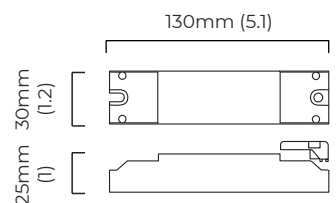

CLOUDESLEY CHANDELIER SMALL

FINISH

bronze with matt opal glass
satin brass with matt opal glass

DIMENSIONS (body of fixture)

ø 850 x 450 mm (dia x h)

WEIGHT

11kg (24.3lbs)

please ensure ceiling structure is strong enough to support the weight of the light

VIEW ON WEBSITE

mounting plate dimensions

*Diagrams are not to scale.

CLOUDESLEY CHANDELIER SMALL - DALI-A

FINISH

bronze with matt opal glass
satin brass with matt opal glass

DIMENSIONS (body of fixture)

ø 850 x 450 mm (dia x h)

CERTIFICATION

VIEW ON WEBSITE

mounting plate dimensions

DALI converter dimensions

*Diagrams are not to scale.

CLOUDESLEY CHANDELIER SMALL - DALI-B

FINISH

bronze with matt opal glass
satin brass with matt opal glass

DIMENSIONS (body of fixture)

ø 850 x 450 mm (dia x h)

WEIGHT

11kg (24.3lbs)

please ensure ceiling structure is strong enough to support the weight of the light

OVERALL DROP

minimum 500 mm

supplied with 1000mm drop rod (16mm dia) as standard (adjustable on site)