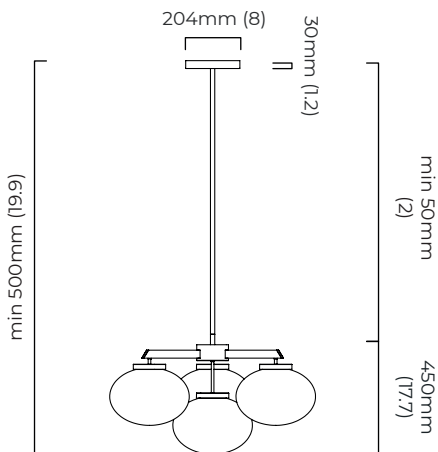

CLOUDESLEY CHANDELIER SMALL - DALI-B

FINISH

bronze with matt opal glass
satin brass with matt opal glass

DIMENSIONS (body of fixture)

ø 850 x 450 mm (dia x h)

WEIGHT

11kg (24.3lbs)

please ensure ceiling structure is strong enough to support the weight of the light

OVERALL DROP

minimum 500 mm

supplied with 1000mm drop rod (16mm dia) as standard (adjustable on site)

ILLUMINATION

220-240v - 4 x E27 - 60w max (or 8w LED 2700k)

DALI converter to be installed in the ceiling rose

DIMMING

dimmable bulb required

DALI compatible

CEILING ROSE / PLATE

round ceiling rose - ø 204 x 30 mm (dia x h)

CERTIFICATION

VIEW ON WEBSITE

*Diagrams are not to scale.