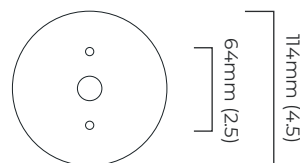

DIMENSIONS (body of fixture)

150 x 190 x 183 mm (w x d x h)

WEIGHT

1.5kg (3.3lbs)

ILLUMINATION

220-240v - 1 x E14 - 25w max (or 4.5w 2700k LED)
 110-130v - 1 x E12 - 25w max (or 4.5w 2700k LED)

DIMMING

dimnable bulb required
 trailing edge dimmable / phase cut (rotary dimmer) - standard
 DALI option available (220-240v only)

DIMENSIONS (body of fixture)

150 x 190 x 183 mm (w x d x h)

WEIGHT

1.5kg (3.3lbs)

ILLUMINATION

220-240v - 1 x E14 - 25w max (or 4.5w 2700k LED)
 DALI converter to be installed in the cavity

DIMMING

dimnable bulb required
 DALI compatible

WALL ROSE / PLATE

round wall plate - \varnothing 114 x 5 mm (dia x d)

CERTIFICATION

VIEW ON WEBSITE

cover plate dimensions

DALI converter dimensions

*Diagrams are not to scale.

GAIA WALL - WALL PLATE - DALI-A