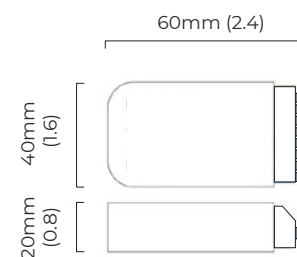

DIMENSIONS (body of fixture)

150 x 190 x 183 mm (w x d x h)

WEIGHT

1.5kg (3.3lbs)

ILLUMINATION

220-240v - 1 x E14 - 25w max (or 4.5w 2700k LED)
 110-130v - 1 x E12 - 25w max (or 4.5w 2700k LED)

DIMMING

dimnable bulb required
 trailing edge dimmable / phase cut (rotary dimmer) - standard
 DALI option available (220-240v only)

DIMENSIONS (body of fixture)

150 x 190 x 183 mm (w x d x h)

WEIGHT

1.5kg (3.3lbs)

ILLUMINATION

220-240v - 1 x E14 - 25w max (or 4.5w 2700k LED)
 DALI converter to be installed in the cavity

DIMMING

dimnable bulb required
 DALI compatible

WALL ROSE / PLATE

round wall plate - \varnothing 114 x 5 mm (dia x d)

CERTIFICATION

VIEW ON WEBSITE

cover plate dimensions

DALI converter dimensions

*Diagrams are not to scale.

GAIA WALL - WALL PLATE - DALI-A