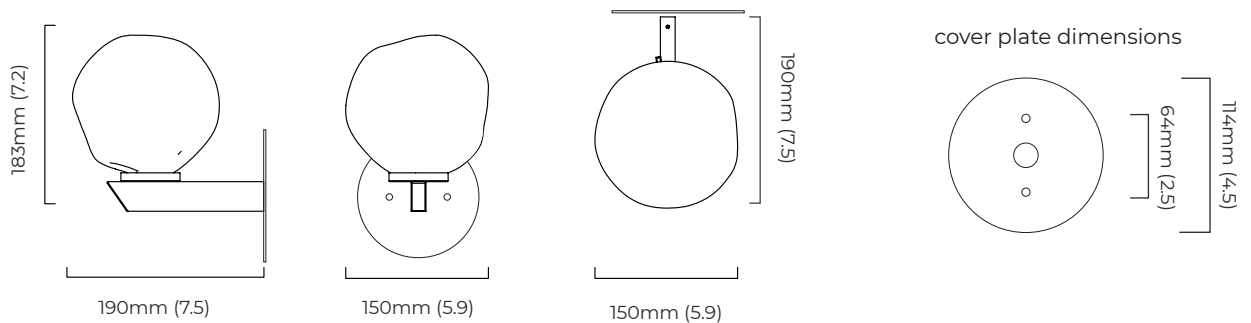

GAIA WALL - WALL PLATE

FINISH

antique bronze with matt opal glass
antique bronze with shiny opal glass
antique bronze with smoked glass
antique bronze with smoked hand formed glass
bronze with matt opal glass
bronze with shiny opal glass
bronze with smoked glass
bronze with smoked hand formed glass
satin brass with matt opal glass
satin brass with shiny opal glass
satin brass with smoked glass
satin brass with smoked hand formed glass

DIMENSIONS (body of fixture)

150 x 190 x 183 mm (w x d x h)

WEIGHT

1.5kg (3.3lbs)

ILLUMINATION

220-240v - 1 x E14 - 25w max (or 4.5w 2700k LED)
110-130v - 1 x E12 - 25w max (or 4.5w 2700k LED)

DIMMING

dimnable bulb required
trailing edge dimmable / phase cut (rotary dimmer) - standard
DALI option available (220-240v only)

WALL ROSE / PLATE

round wall plate - $\varnothing$ 114 x 5 mm (dia x d)

CERTIFICATION

VIEW ON WEBSITE

*Diagrams are not to scale.