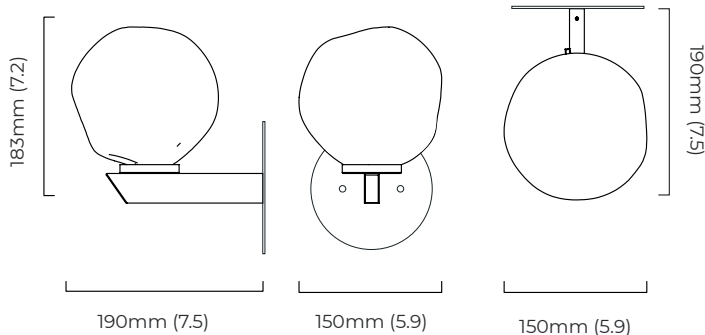

DIMENSIONS (body of fixture)

150 x 190 x 183 mm (w x d x h)

WEIGHT

1.5kg (3.3lbs)

ILLUMINATION

220-240v - 1 x E14 - 25w max (or 4.5w 2700k LED)
 110-130v - 1 x E12 - 25w max (or 4.5w 2700k LED)

DIMMING

dimnable bulb required
 trailing edge dimmable / phase cut (rotary dimmer) - standard
 DALI option available (220-240v only)

DIMENSIONS (body of fixture)

150 x 190 x 183 mm (w x d x h)

WEIGHT

1.5kg (3.3lbs)

ILLUMINATION

220-240v - 1 x E14 - 25w max (or 4.5w 2700k LED)
 DALI converter to be installed in the cavity

DIMMING

dimnable bulb required
 DALI compatible

WALL ROSE / PLATE

round wall plate - \varnothing 114 x 5 mm (dia x d)

CERTIFICATION

VIEW ON WEBSITE

cover plate dimensions

DALI converter dimensions

*Diagrams are not to scale.

GAIA WALL - WALL PLATE - DALI-A