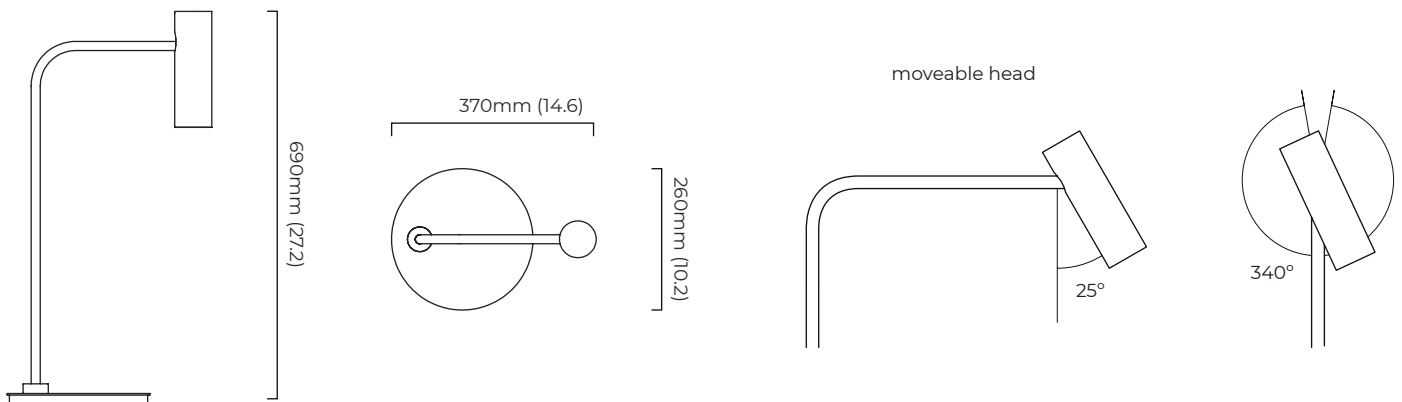

HERON TABLE

FINISH

bronze
satin brass

DIMENSIONS (body of fixture)

370 x 260 x 690 mm (w x d x h)

WEIGHT

6kg (13.2lbs)

FLEX

2000mm cord set with black flex and inline dimmer

ILLUMINATION

220-240v - 1 x GU10 - 5.5w - 2700k - LED ONLY
110-130v - 1 x GU10 - 5.5w - 2700k - LED ONLY

DIMMING

dimnable bulb required

CERTIFICATION

VIEW ON WEBSITE

*Diagrams are not to scale.

HERON TABLE

SKU NUMBER	FINISH DESCRIPTION	VOLTAGE
HERTAOBZ-240D	bronze - 240v 5 amp plug	220 - 240V
HERTAOBZ-240I	bronze - 240v AU plug	220 - 240V
HERTAOBZ-240C	bronze - 240v EU plug	220 - 240V
HERTAOBZ-240J	bronze - 240v swiss plug	220 - 240V
HERTAOBZ-240G	bronze - 240v UK plug	220 - 240V
HERTAOSB-240D	satın brass - 240v 5 amp plug	220 - 240V
HERTAOSB-240I	satın brass - 240v AU plug	220 - 240V
HERTAOSB-240C	satın brass - 240v EU plug	220 - 240V
HERTAOSB-240J	satın brass - 240v swiss plug	220 - 240V
HERTAOSB-240G	satın brass - 240v UK plug	220 - 240V
HERTAOBZ-110A	bronze - 110v US plug	110 - 130V
HERTAOSB-110A	satın brass - 110v US plug	110 - 130V