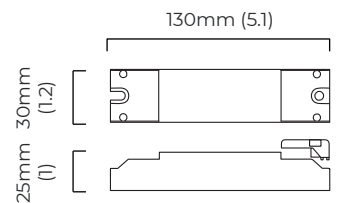

DIMENSIONS (body of fixture)

750 x 400 x 1250 mm (w x d x h)

WEIGHT

6kg (13.2lbs)

please ensure ceiling structure is strong enough to support the weight of the light

OVERALL DROP

minimum 1295 mm

please specify the required overall drop from the ceiling to the bottom of the fitting (not adjustable on site)

CERTIFICATION

VIEW ON WEBSITE

mounting plate dimensions

DALI converter dimensions

*Diagrams are not to scale.

IVY VERTICAL 4 PENDANT - DALI-B

FINISH

bronze with bronze details and shiny opal glass
 bronze with bronze details and smoked glass
 bronze with satin brass details and shiny opal glass
 bronze with satin brass details and smoked glass

DIMENSIONS (body of fixture)

750 x 400 x 1250 mm (w x d x h)

WEIGHT

6kg (13.2lbs)

please ensure ceiling structure is strong enough to support the weight of the light

OVERALL DROP

minimum 1305 mm

please specify the required overall drop from the ceiling to the bottom of the fitting (not adjustable on site)