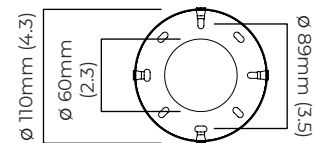

CEILING ROSE / PLATE

round ceiling rose - \varnothing 116 x 25 mm (dia x h)

CERTIFICATION

VIEW ON WEBSITE

*Diagrams are not to scale.

IVY VERTICAL 4 PENDANT - DALI-A

FINISH

bronze with bronze details and shiny opal glass
 bronze with bronze details and smoked glass
 bronze with satin brass details and shiny opal glass
 bronze with satin brass details and smoked glass

DIMENSIONS (body of fixture)

750 x 400 x 1250 mm (w x d x h)

WEIGHT

6kg (13.2lbs)

please ensure ceiling structure is strong enough to support the weight of the light

OVERALL DROP

minimum 1295 mm

please specify the required overall drop from the ceiling to the bottom of the fitting (not adjustable on site)

CERTIFICATION

VIEW ON WEBSITE

mounting plate dimensions

DALI converter dimensions

*Diagrams are not to scale.

IVY VERTICAL 4 PENDANT - DALI-B

FINISH

bronze with bronze details and shiny opal glass
 bronze with bronze details and smoked glass
 bronze with satin brass details and shiny opal glass
 bronze with satin brass details and smoked glass

DIMENSIONS (body of fixture)

750 x 400 x 1250 mm (w x d x h)

WEIGHT

6kg (13.2lbs)

please ensure ceiling structure is strong enough to support the weight of the light

OVERALL DROP

minimum 1305 mm

please specify the required overall drop from the ceiling to the bottom of the fitting (not adjustable on site)