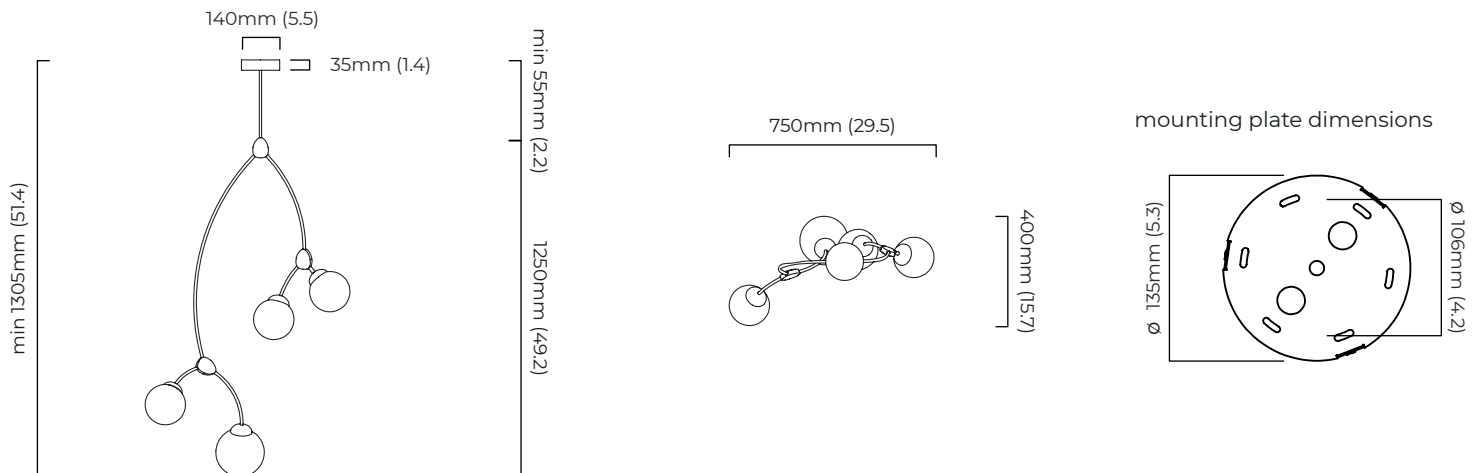

IVY VERTICAL 4 PENDANT - DALI-B

FINISH

bronze with bronze details and shiny opal glass
bronze with bronze details and smoked glass
bronze with satin brass details and shiny opal glass
bronze with satin brass details and smoked glass

DIMENSIONS (body of fixture)

750 x 400 x 1250 mm (w x d x h)

WEIGHT

6kg (13.2lbs)

please ensure ceiling structure is strong enough to support the weight of the light

OVERALL DROP

minimum 1305 mm

please specify the required overall drop from the ceiling to the bottom of the fitting (not adjustable on site)

ILLUMINATION

220-240v - 4 x E14 - 25w max (or 4.5w LED 2700K)

DALI converter to be installed in the ceiling rose

DIMMING

dimnable bulb required

DALI compatible

CEILING ROSE / PLATE

round ceiling rose - $\varnothing$ 140 x 35 mm (dia x h)

CERTIFICATION

VIEW ON WEBSITE

*Diagrams are not to scale.