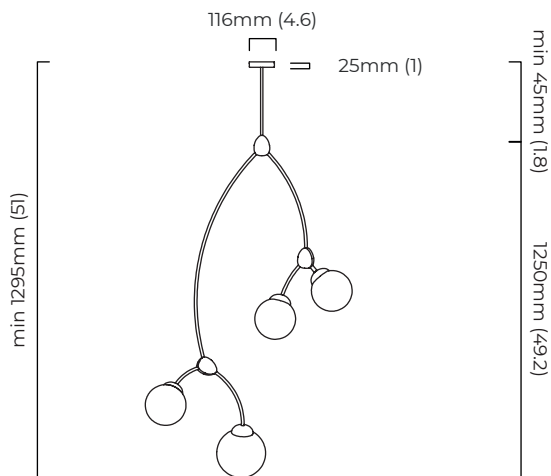

CEILING ROSE / PLATE

round ceiling rose - \varnothing 116 x 25 mm (dia x h)

CERTIFICATION

VIEW ON WEBSITE

*Diagrams are not to scale.

IVY VERTICAL 4 PENDANT - DALI-A

FINISH

bronze with bronze details and shiny opal glass
 bronze with bronze details and smoked glass
 bronze with satin brass details and shiny opal glass
 bronze with satin brass details and smoked glass

DIMENSIONS (body of fixture)

750 x 400 x 1250 mm (w x d x h)

WEIGHT

6kg (13.2lbs)

please ensure ceiling structure is strong enough to support the weight of the light

OVERALL DROP

minimum 1295 mm

please specify the required overall drop from the ceiling to the bottom of the fitting (not adjustable on site)

CERTIFICATION

VIEW ON WEBSITE

mounting plate dimensions

DALI converter dimensions

*Diagrams are not to scale.

IVY VERTICAL 4 PENDANT - DALI-B

FINISH

bronze with bronze details and shiny opal glass
 bronze with bronze details and smoked glass
 bronze with satin brass details and shiny opal glass
 bronze with satin brass details and smoked glass

DIMENSIONS (body of fixture)

750 x 400 x 1250 mm (w x d x h)

WEIGHT

6kg (13.2lbs)

please ensure ceiling structure is strong enough to support the weight of the light

OVERALL DROP

minimum 1305 mm

please specify the required overall drop from the ceiling to the bottom of the fitting (not adjustable on site)