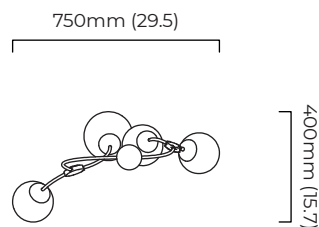

CEILING ROSE / PLATE

round ceiling rose - \varnothing 116 x 25 mm (dia x h)

CERTIFICATION

VIEW ON WEBSITE

*Diagrams are not to scale.

IVY VERTICAL 4 PENDANT - DALI-A

FINISH

bronze with bronze details and shiny opal glass
 bronze with bronze details and smoked glass
 bronze with satin brass details and shiny opal glass
 bronze with satin brass details and smoked glass

DIMENSIONS (body of fixture)

750 x 400 x 1250 mm (w x d x h)

WEIGHT

6kg (13.2lbs)

please ensure ceiling structure is strong enough to support the weight of the light

OVERALL DROP

minimum 1295 mm

please specify the required overall drop from the ceiling to the bottom of the fitting (not adjustable on site)

CERTIFICATION

VIEW ON WEBSITE

mounting plate dimensions

DALI converter dimensions

*Diagrams are not to scale.

IVY VERTICAL 4 PENDANT - DALI-B

FINISH

bronze with bronze details and shiny opal glass
 bronze with bronze details and smoked glass
 bronze with satin brass details and shiny opal glass
 bronze with satin brass details and smoked glass

DIMENSIONS (body of fixture)

750 x 400 x 1250 mm (w x d x h)

WEIGHT

6kg (13.2lbs)

please ensure ceiling structure is strong enough to support the weight of the light

OVERALL DROP

minimum 1305 mm

please specify the required overall drop from the ceiling to the bottom of the fitting (not adjustable on site)