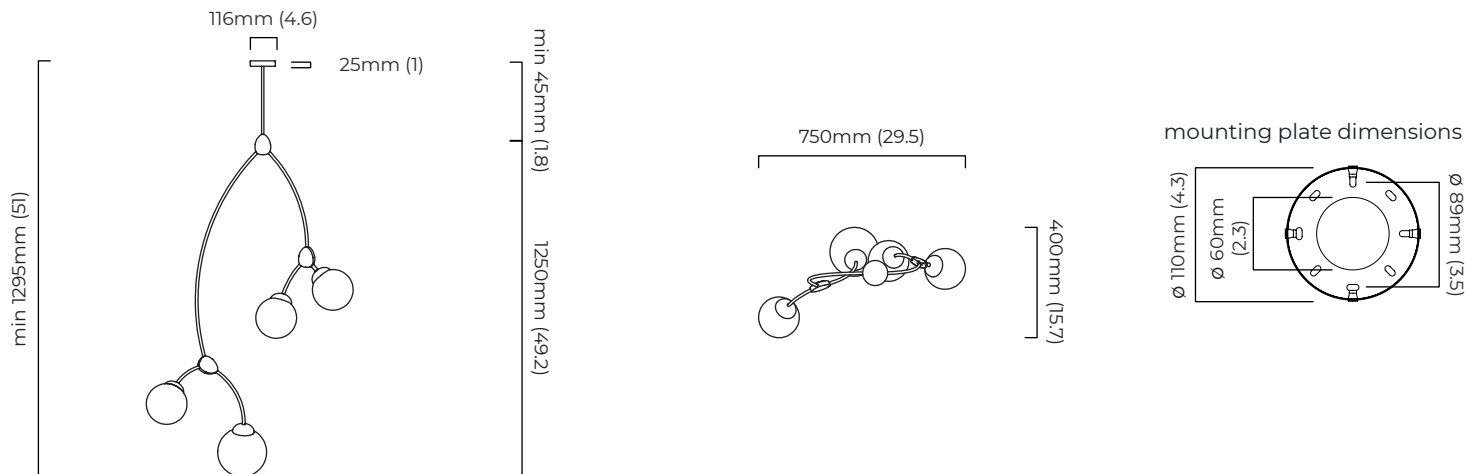

DIMENSIONS (body of fixture)

750 x 400 x 1250 mm (w x d x h)

WEIGHT

6kg (13.2lbs)

please ensure ceiling structure is strong enough to support the weight of the light

OVERALL DROP

minimum 1295 mm

please specify the required overall drop from the ceiling to the bottom of the fitting (not adjustable on site)

CEILING ROSE / PLATE

round ceiling rose - \varnothing 116 x 25 mm (dia x h)

CERTIFICATION

VIEW ON WEBSITE

*Diagrams are not to scale.

IVY VERTICAL 4 PENDANT - DALI-A

FINISH

bronze with bronze details and shiny opal glass
 bronze with bronze details and smoked glass
 bronze with satin brass details and shiny opal glass
 bronze with satin brass details and smoked glass

DIMENSIONS (body of fixture)

750 x 400 x 1250 mm (w x d x h)

WEIGHT

6kg (13.2lbs)

please ensure ceiling structure is strong enough to support the weight of the light

OVERALL DROP

minimum 1305 mm

please specify the required overall drop from the ceiling to the bottom of the fitting (not adjustable on site)