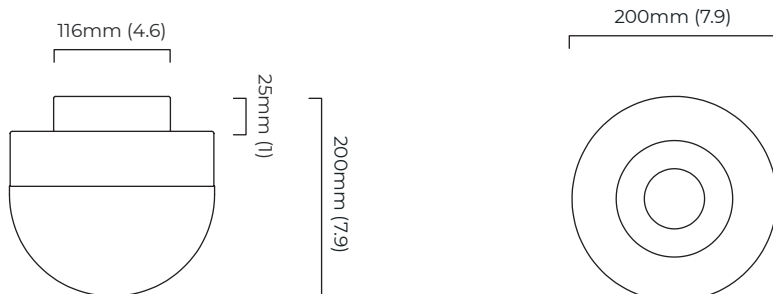

CEILING ROSE / PLATE

round ceiling rose - ø 116 x 25 mm (dia x h)

CERTIFICATION

VIEW ON WEBSITE

mounting plate dimensions

*Diagrams are not to scale.

LUCID CEILING / WALL FLUSH 200 - DALI-A

FINISH

antique bronze with honed alabaster
 bronze with honed alabaster
 satin brass with honed alabaster
 silvered oxidised brass with honed alabaster

DIMENSIONS (body of fixture)

ø 200 x 200 mm (dia x h)

WEIGHT

4kg (8.8lbs)

ILLUMINATION

220-240v - 1 x E14 - 6.5w 2700k LED ONLY
 DALI converter to be installed in the cavity

DIMMING

dimnable bulb required
 DALI compatible

CEILING / WALL PLATE

round ceiling/wall plate - ø 116 x 25 mm (dia x h)

CERTIFICATION

VIEW ON WEBSITE

mounting plate dimensions

DALI converter dimensions

*Diagrams are not to scale.

LUCID CEILING / WALL FLUSH 200

LUCID CEILING / WALL FLUSH 200

SKU NUMBER	FINISH DESCRIPTION	VOLTAGE
LUCCW2ABHA-240	antique bronze with honed alabaster	220 - 240V
LUCCW2BZHA-240	bronze with honed alabaster	220 - 240V
LUCCW2SBHA-240	satın brass with honed alabaster	220 - 240V
LUCCW2OSHA-240	silvered oxidised brass with honed alabaster	220 - 240V
LUCCW2ABHA-110	antique bronze with honed alabaster	110 - 130V
LUCCW2BZHA-110	bronze with honed alabaster	220 - 240V
LUCCW2SBHA-110	satın brass with honed alabaster	110 - 130V
LUCCW2OSHA-110	silvered oxidised brass with honed alabaster	110 - 130V