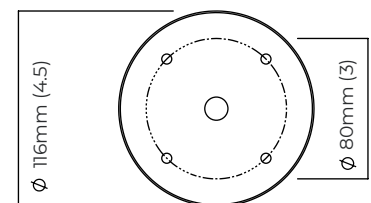

ø 200 x 200 mm (dia x h)

WEIGHT

4kg (8.8lbs)

ILLUMINATION

220-240v - 1 x E14 - 6.5w 2700k LED ONLY
 110-130v - 1 x E12 - 6.5w 2700k LED ONLY

DIMMING

dimnable bulb required
 trailing edge dimmable / phase cut (rotary dimmer) - standard
 DALI option available (220-240v only)

CEILING ROSE / PLATE

round ceiling rose - ø 116 x 25 mm (dia x h)

CERTIFICATION

VIEW ON WEBSITE

mounting plate dimensions

*Diagrams are not to scale.

LUCID CEILING / WALL FLUSH 200 - DALI-A

FINISH

antique bronze with honed alabaster
 bronze with honed alabaster
 satin brass with honed alabaster
 silvered oxidised brass with honed alabaster

DIMENSIONS (body of fixture)

ø 200 x 200 mm (dia x h)

WEIGHT

CERTIFICATION

VIEW ON WEBSITE

mounting plate dimensions

DALI converter dimensions

*Diagrams are not to scale.

LUCID CEILING / WALL FLUSH 200

LUCID CEILING / WALL FLUSH 200

SKU NUMBER	FINISH DESCRIPTION	VOLTAGE
LUCCW2ABHA-240	antique bronze with honed alabaster	220 - 240V
LUCCW2BZHA-240	bronze with honed alabaster	220 - 240V
LUCCW2SBHA-240	satın brass with honed alabaster	220 - 240V
LUCCW2OSHA-240	silvered oxidised brass with honed alabaster	220 - 240V
LUCCW2ABHA-110	antique bronze with honed alabaster	110 - 130V
LUCCW2BZHA-110	bronze with honed alabaster	220 - 240V
LUCCW2SBHA-110	satın brass with honed alabaster	110 - 130V
LUCCW2OSHA-110	silvered oxidised brass with honed alabaster	110 - 130V