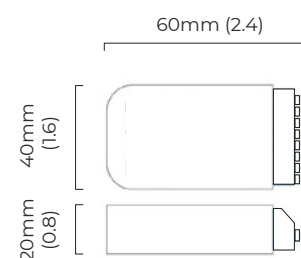

CEILING ROSE / PLATE

round ceiling rose - ø 116 x 25 mm (dia x h)

CERTIFICATION

VIEW ON WEBSITE

mounting plate dimensions

*Diagrams are not to scale.

LUCID CEILING / WALL FLUSH 200 - DALI-A

FINISH

antique bronze with honed alabaster
 bronze with honed alabaster
 satin brass with honed alabaster
 silvered oxidised brass with honed alabaster

DIMENSIONS (body of fixture)

ø 200 x 200 mm (dia x h)

WEIGHT

4kg (8.8lbs)

ILLUMINATION

220-240v - 1 x E14 - 6.5w 2700k LED ONLY
 DALI converter to be installed in the cavity

DIMMING

dimnable bulb required
 DALI compatible

CEILING / WALL PLATE

round ceiling/wall plate - ø 116 x 25 mm (dia x h)

CERTIFICATION

VIEW ON WEBSITE

mounting plate dimensions

DALI converter dimensions

*Diagrams are not to scale.

LUCID CEILING / WALL FLUSH 200

LUCID CEILING / WALL FLUSH 200

SKU NUMBER	FINISH DESCRIPTION	VOLTAGE
LUCCW2ABHA-240	antique bronze with honed alabaster	220 - 240V
LUCCW2BZHA-240	bronze with honed alabaster	220 - 240V
LUCCW2SBHA-240	satın brass with honed alabaster	220 - 240V
LUCCW2OSHA-240	silvered oxidised brass with honed alabaster	220 - 240V
LUCCW2ABHA-110	antique bronze with honed alabaster	110 - 130V
LUCCW2BZHA-110	bronze with honed alabaster	220 - 240V
LUCCW2SBHA-110	satın brass with honed alabaster	110 - 130V
LUCCW2OSHA-110	silvered oxidised brass with honed alabaster	110 - 130V