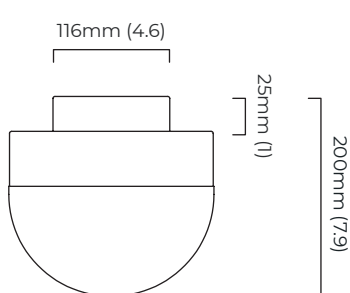

ø 200 x 200 mm (dia x h)

WEIGHT

4kg (8.8lbs)

ILLUMINATION

220-240v - 1 x E14 - 6.5w 2700k LED ONLY
 110-130v - 1 x E12 - 6.5w 2700k LED ONLY

DIMMING

dimnable bulb required
 trailing edge dimmable / phase cut (rotary dimmer) - standard
 DALI option available (220-240v only)

CEILING ROSE / PLATE

round ceiling rose - ø 116 x 25 mm (dia x h)

CERTIFICATION

VIEW ON WEBSITE

mounting plate dimensions

*Diagrams are not to scale.

LUCID CEILING / WALL FLUSH 200 - DALI-A

FINISH

antique bronze with honed alabaster
 bronze with honed alabaster
 satin brass with honed alabaster
 silvered oxidised brass with honed alabaster

DIMENSIONS (body of fixture)

ø 200 x 200 mm (dia x h)

WEIGHT

CERTIFICATION

VIEW ON WEBSITE

mounting plate dimensions

DALI converter dimensions

*Diagrams are not to scale.

LUCID CEILING / WALL FLUSH 200

LUCID CEILING / WALL FLUSH 200

SKU NUMBER	FINISH DESCRIPTION	VOLTAGE
LUCCW2ABHA-240	antique bronze with honed alabaster	220 - 240V
LUCCW2BZHA-240	bronze with honed alabaster	220 - 240V
LUCCW2SBHA-240	satın brass with honed alabaster	220 - 240V
LUCCW2OSHA-240	silvered oxidised brass with honed alabaster	220 - 240V
LUCCW2ABHA-110	antique bronze with honed alabaster	110 - 130V
LUCCW2BZHA-110	bronze with honed alabaster	220 - 240V
LUCCW2SBHA-110	satın brass with honed alabaster	110 - 130V
LUCCW2OSHA-110	silvered oxidised brass with honed alabaster	110 - 130V