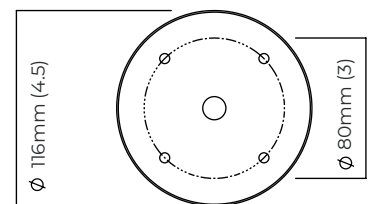

CEILING ROSE / PLATE

round ceiling rose - ø 116 x 25 mm (dia x h)

CERTIFICATION

VIEW ON WEBSITE

mounting plate dimensions

*Diagrams are not to scale.

LUCID CEILING / WALL FLUSH 200 - DALI-A

FINISH

antique bronze with honed alabaster
 bronze with honed alabaster
 satin brass with honed alabaster
 silvered oxidised brass with honed alabaster

DIMENSIONS (body of fixture)

ø 200 x 200 mm (dia x h)

WEIGHT

4kg (8.8lbs)

ILLUMINATION

220-240v - 1 x E14 - 6.5w 2700k LED ONLY
 DALI converter to be installed in the cavity

DIMMING

dimnable bulb required
 DALI compatible

CEILING / WALL PLATE

round ceiling/wall plate - ø 116 x 25 mm (dia x h)

CERTIFICATION

VIEW ON WEBSITE

mounting plate dimensions

DALI converter dimensions

*Diagrams are not to scale.

LUCID CEILING / WALL FLUSH 200

LUCID CEILING / WALL FLUSH 200

SKU NUMBER	FINISH DESCRIPTION	VOLTAGE
LUCCW2ABHA-240	antique bronze with honed alabaster	220 - 240V
LUCCW2BZHA-240	bronze with honed alabaster	220 - 240V
LUCCW2SBHA-240	satın brass with honed alabaster	220 - 240V
LUCCW2OSHA-240	silvered oxidised brass with honed alabaster	220 - 240V
LUCCW2ABHA-110	antique bronze with honed alabaster	110 - 130V
LUCCW2BZHA-110	bronze with honed alabaster	220 - 240V
LUCCW2SBHA-110	satın brass with honed alabaster	110 - 130V
LUCCW2OSHA-110	silvered oxidised brass with honed alabaster	110 - 130V