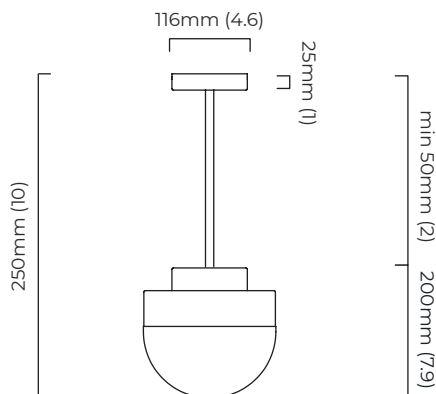

LUCID PENDANT 200 - DALI-A

FINISH

antique bronze with honed alabaster
bronze with honed alabaster
satin brass with honed alabaster
silvered oxidised brass with honed alabaster

DIMENSIONS (body of fixture)

ø 200 x 200 mm (dia x h)

WEIGHT

5kg (11lbs)
please ensure ceiling structure is strong enough to support the weight of the light

OVERALL DROP

minimum 250 mm
supplied with 1000mm drop rod (12.7mm dia) as standard
(adjustable on site)

ILLUMINATION

220-240v - 1 x E14 - 6.5w 2700k LED ONLY
DALI converter to be installed in the ceiling rose

DIMMING

dimmable bulb required
DALI compatible

CEILING / WALL PLATE

round ceiling rose - ø 116 x 25 mm (dia x h)

CERTIFICATION

VIEW ON WEBSITE

*Diagrams are not to scale.