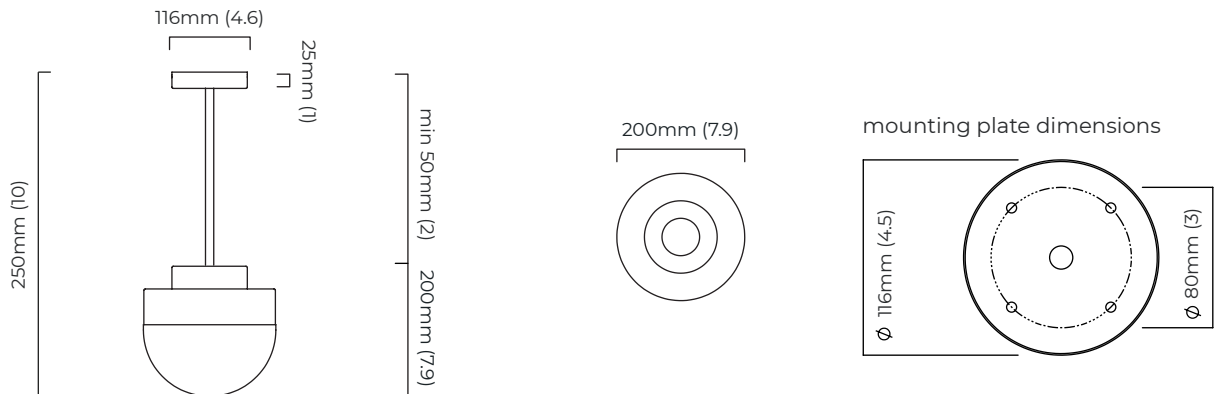

LUCID PENDANT 200

FINISH

antique bronze with honed alabaster
 bronze with honed alabaster
 satin brass with honed alabaster
 silvered oxidised brass with honed alabaster

DIMENSIONS (body of fixture)

∅ 200 x 200 mm (dia x h)

WEIGHT

5kg (11lbs)
 please ensure ceiling structure is strong enough to support the weight of the light

OVERALL DROP

minimum 250 mm
 supplied with 1000mm drop rod (12.7mm dia) as standard
 (adjustable on site)

CEILING ROSE / PLATE

round ceiling rose - ∅ 116 x 25 mm (dia x h)

CERTIFICATION

VIEW ON WEBSITE

*Diagrams are not to scale.

LUCID PENDANT 200 - DALI-A

FINISH

antique bronze with honed alabaster
 bronze with honed alabaster
 satin brass with honed alabaster
 silvered oxidised brass with honed alabaster

DIMENSIONS (body of fixture)

ø 200 x 200 mm (dia x h)

WEIGHT

5kg (11lbs)
 please ensure ceiling structure is strong enough to support the weight of the light

OVERALL DROP

minimum 250 mm
 supplied with 1000mm drop rod (12.7mm dia) as standard
 (adjustable on site)