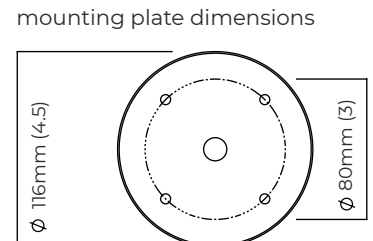

LUCID PENDANT 200 - DALI-A

FINISH

antique bronze with honed alabaster
bronze with honed alabaster
satin brass with honed alabaster
silvered oxidised brass with honed alabaster

DIMENSIONS (body of fixture)

ø 200 x 200 mm (dia x h)

WEIGHT

5kg (11lbs)
please ensure ceiling structure is strong enough to support the weight of the light

OVERALL DROP

minimum 250 mm
supplied with 1000mm drop rod (12.7mm dia) as standard
(adjustable on site)

ILLUMINATION

220-240v - 1 x E14 - 6.5w 2700k LED ONLY
DALI converter to be installed in the ceiling rose

DIMMING

dimmable bulb required
DALI compatible

CEILING / WALL PLATE

round ceiling rose - ø 116 x 25 mm (dia x h)

CERTIFICATION

VIEW ON WEBSITE

*Diagrams are not to scale.