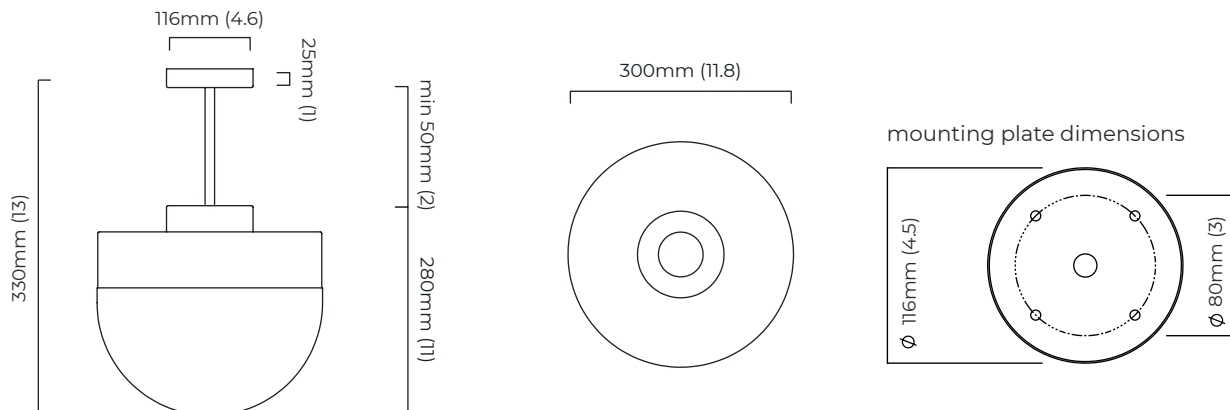

LUCID PENDANT 300

FINISH

antique bronze with honed alabaster
 bronze with honed alabaster
 satin brass with honed alabaster
 silvered oxidised brass with honed alabaster

DIMENSIONS (body of fixture)

ø 300 x 280 mm (dia x h)

WEIGHT

10kg (22lbs)
 please ensure ceiling structure is strong enough to support the weight of the light

OVERALL DROP

minimum 330 mm
 supplied with 1000mm drop rod (12.7mm dia) as standard
 (adjustable on site)

CEILING ROSE / PLATE

round ceiling rose - ø 116 x 25 mm (dia x h)

CERTIFICATION

VIEW ON WEBSITE

*Diagrams are not to scale.

LUCID PENDANT 300 - DALI-A

FINISH

antique bronze with honed alabaster
 bronze with honed alabaster
 satin brass with honed alabaster
 silvered oxidised brass with honed alabaster

DIMENSIONS (body of fixture)

ø 300 x 280 mm (dia x h)

WEIGHT

10kg (22lbs)
 please ensure ceiling structure is strong enough to support the weight of the light

OVERALL DROP

minimum 330 mm
 supplied with 1000mm drop rod (12.7mm dia) as standard
 (adjustable on site)