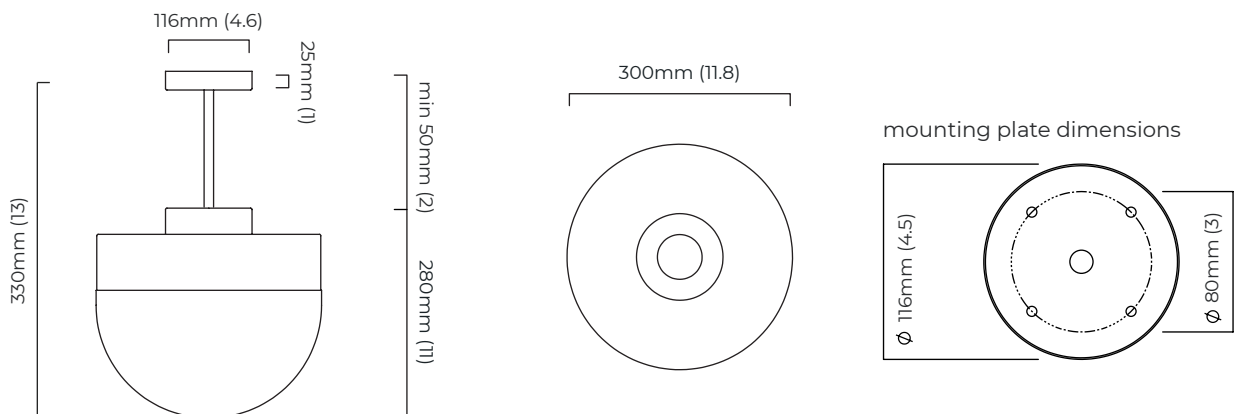

LUCID PENDANT 300 - DALI-A

FINISH

antique bronze with honed alabaster
bronze with honed alabaster
satin brass with honed alabaster
silvered oxidised brass with honed alabaster

DIMENSIONS (body of fixture)

ø 300 x 280 mm (dia x h)

WEIGHT

10kg (22lbs)
please ensure ceiling structure is strong enough to support the weight of the light

OVERALL DROP

minimum 330 mm
supplied with 1000mm drop rod (12.7mm dia) as standard
(adjustable on site)

ILLUMINATION

220-240v - 1 x E27 - 8w 2700k LED ONLY
DALI converter to be installed in the ceiling rose

DIMMING

dimmable bulb required
DALI compatible

CEILING ROSE / PLATE

round ceiling rose - ø 116 x 25 mm (dia x h)

CERTIFICATION

VIEW ON WEBSITE

*Diagrams are not to scale.