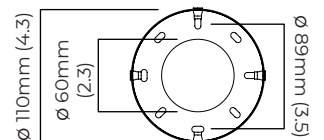

LUNAR PENDANT MEDIUM

FINISH

bronze with satin brass and bronze oval chain

DIMENSIONS (body of fixture)

600 x 400 x 600 mm (w x d x h)

WEIGHT

8kg (17.6lbs)

please ensure ceiling structure is strong enough to support the weight of the light

DIMMING

dimnable bulb required

trailing edge dimmable / phase cut (rotary dimmer) - standard

DALI option available (220-240v only)

CEILING ROSE / PLATE

round ceiling rose - \varnothing 116 x 25 mm (dia x h)

CERTIFICATION

VIEW ON WEBSITE

mounting plate dimensions

*Diagrams are not to scale.

LUNAR PENDANT MEDIUM - DALI-A

FINISH

bronze with satin brass and bronze oval chain

DIMENSIONS (body of fixture)

600 x 400 x 600 mm (w x d x h)

WEIGHT

8kg (17.6lbs)

please ensure ceiling structure is strong enough to support the weight of the light

OVERALL DROP

minimum 675 mm

supplied with 1000mm flex and chain as standard (adjustable on site)