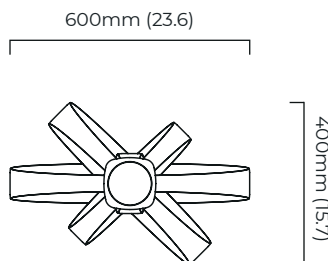

LUNAR PENDANT MEDIUM

FINISH

bronze with satin brass and bronze oval chain

DIMENSIONS (body of fixture)

600 x 400 x 600 mm (w x d x h)

WEIGHT

8kg (17.6lbs)

please ensure ceiling structure is strong enough to support the weight of the light

DIMMING

dimnable bulb required

trailing edge dimmable / phase cut (rotary dimmer) - standard

DALI option available (220-240v only)

CEILING ROSE / PLATE

round ceiling rose - \varnothing 116 x 25 mm (dia x h)

CERTIFICATION

VIEW ON WEBSITE

mounting plate dimensions

*Diagrams are not to scale.

LUNAR PENDANT MEDIUM - DALI-A

FINISH

bronze with satin brass and bronze oval chain

DIMENSIONS (body of fixture)

600 x 400 x 600 mm (w x d x h)

WEIGHT

8kg (17.6lbs)

please ensure ceiling structure is strong enough to support the weight of the light

OVERALL DROP

minimum 675 mm

supplied with 1000mm flex and chain as standard (adjustable on site)