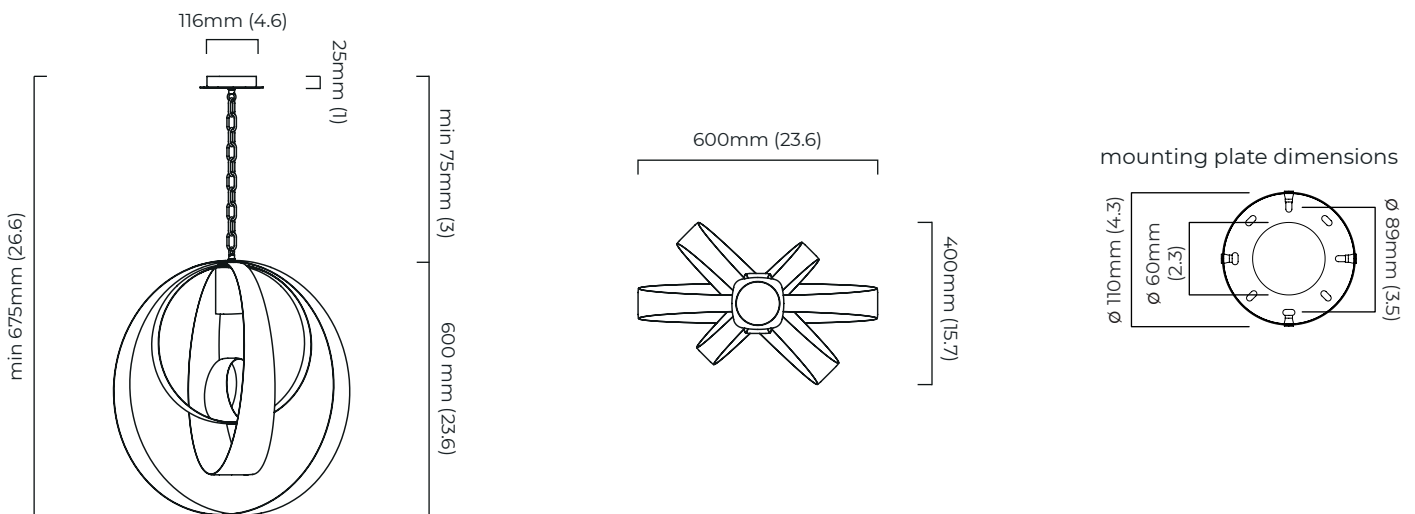

LUNAR PENDANT MEDIUM - DALI-A

FINISH

bronze with satin brass and bronze oval chain

DIMENSIONS (body of fixture)

600 x 400 x 600 mm (w x d x h)

WEIGHT

8kg (17.6lbs)

please ensure ceiling structure is strong enough to support the weight of the light

OVERALL DROP

minimum 675 mm

supplied with 1000mm flex and chain as standard (adjustable on site)

ILLUMINATION

220-240v - 1 x E27 - 12.5w PAR 30 2700k LED ONLY
DALI converter to be installed in the ceiling rose.

DIMMING

dimnable bulb required
DALI compatible

CEILING ROSE / PLATE

round ceiling rose - $\varnothing$ 116 x 25 mm (dia x h)

CERTIFICATION

VIEW ON WEBSITE

*Diagrams are not to scale.