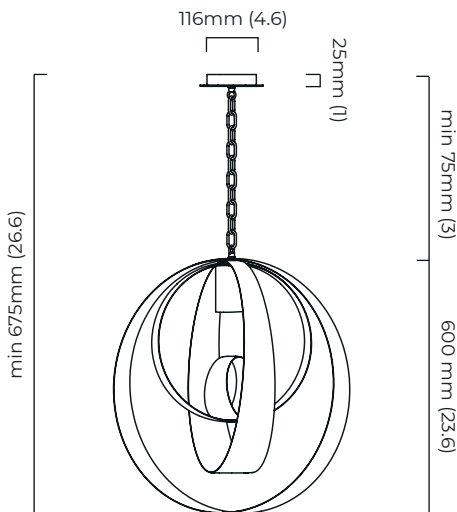

LUNAR PENDANT MEDIUM

FINISH

bronze with satin brass and bronze oval chain

DIMENSIONS (body of fixture)

600 x 400 x 600 mm (w x d x h)

WEIGHT

8kg (17.6lbs)

please ensure ceiling structure is strong enough to support the weight of the light

DIMMING

dimnable bulb required

trailing edge dimmable / phase cut (rotary dimmer) - standard

DALI option available (220-240v only)

CEILING ROSE / PLATE

round ceiling rose - \varnothing 116 x 25 mm (dia x h)

CERTIFICATION

VIEW ON WEBSITE

mounting plate dimensions

*Diagrams are not to scale.

LUNAR PENDANT MEDIUM - DALI-A

FINISH

bronze with satin brass and bronze oval chain

DIMENSIONS (body of fixture)

600 x 400 x 600 mm (w x d x h)

WEIGHT

8kg (17.6lbs)

please ensure ceiling structure is strong enough to support the weight of the light

OVERALL DROP

minimum 675 mm

supplied with 1000mm flex and chain as standard (adjustable on site)