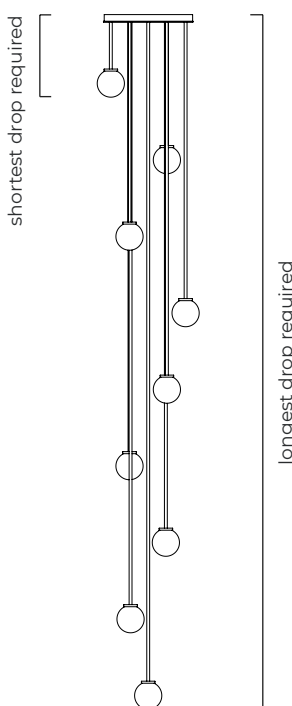

cluster round 8-10