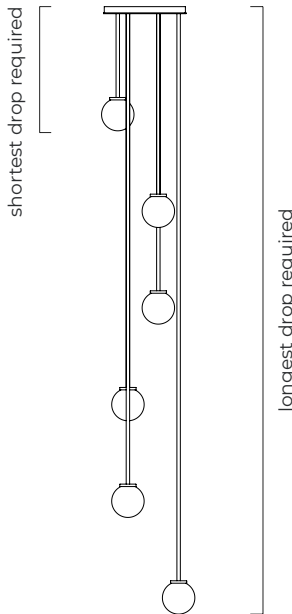

cluster round 4-7