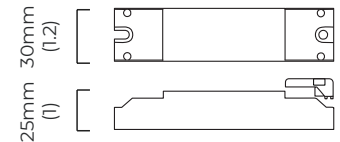

MEZZO PENDANT CLUSTER ROUND - DALI-A

FINISH

antique bronze
bronze
satin brass

DIMENSIONS (body of fixture)

cluster round 3 - ø 270 mm (dia)
cluster round 4 - ø 370 mm (dia)
cluster round 5 - ø 370 mm (dia)
cluster round 6 - ø 370 mm (dia)
cluster round 7 - ø 370 mm (dia)
cluster round 8 - ø 450 mm (dia)
cluster round 9 - ø 450 mm (dia)
cluster round 10 - ø 450 mm (dia)

cluster round 3

270mm (10.5)

DALI converter dimensions

mounting plate dimensions

60mm (2.4)

cluster round 4-7

370mm (14.5)

mounting plate dimensions

DALI converter dimensions

130mm (5.1)

cluster round 8-10

450mm (18)

mounting plate dimensions

DALI converter dimensions

130mm (5.1)