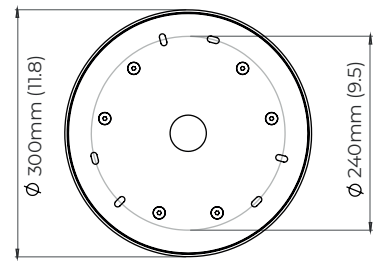

MEZZO PENDANT CLUSTER ROUND

FINISH

antique bronze
bronze
satin brass

DIMENSIONS (body of fixture)

cluster round 3 - ø 270 mm (dia)
cluster round 4 - ø 370 mm (dia)
cluster round 5 - ø 370 mm (dia)
cluster round 6 - ø 370 mm (dia)
cluster round 7 - ø 370 mm (dia)
cluster round 8 - ø 450 mm (dia)
cluster round 9 - ø 450 mm (dia)
cluster round 10 - ø 450 mm (dia)

MEZZO PENDANT CLUSTER ROUND - DALI-A

FINISH

antique bronze
bronze
satin brass

DIMENSIONS (body of fixture)

cluster round 3 - ø 270 mm (dia)
cluster round 4 - ø 370 mm (dia)
cluster round 5 - ø 370 mm (dia)
cluster round 6 - ø 370 mm (dia)
cluster round 7 - ø 370 mm (dia)
cluster round 8 - ø 450 mm (dia)
cluster round 9 - ø 450 mm (dia)
cluster round 10 - ø 450 mm (dia)

cluster round 3

270mm (10.5)

DALI converter dimensions

mounting plate dimensions

60mm (2.4)

cluster round 4-7

370mm (14.5)

mounting plate dimensions

DALI converter dimensions

130mm (5.1)

cluster round 8-10

450mm (18)

mounting plate dimensions

DALI converter dimensions

130mm (5.1)