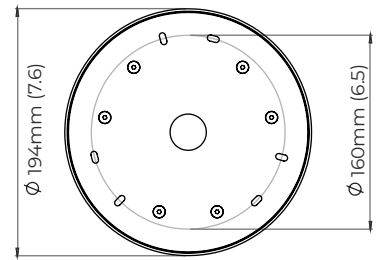

MEZZO PENDANT CLUSTER ROUND

FINISH

antique bronze
bronze
satin brass

DIMENSIONS (body of fixture)

cluster round 3 - ø 270 mm (dia)
cluster round 4 - ø 370 mm (dia)
cluster round 5 - ø 370 mm (dia)
cluster round 6 - ø 370 mm (dia)
cluster round 7 - ø 370 mm (dia)
cluster round 8 - ø 450 mm (dia)
cluster round 9 - ø 450 mm (dia)
cluster round 10 - ø 450 mm (dia)

MEZZO PENDANT CLUSTER ROUND - DALI-A

FINISH

antique bronze
bronze
satin brass

DIMENSIONS (body of fixture)

cluster round 3 - ø 270 mm (dia)
cluster round 4 - ø 370 mm (dia)
cluster round 5 - ø 370 mm (dia)
cluster round 6 - ø 370 mm (dia)
cluster round 7 - ø 370 mm (dia)
cluster round 8 - ø 450 mm (dia)
cluster round 9 - ø 450 mm (dia)
cluster round 10 - ø 450 mm (dia)

cluster round 3

270mm (10.5)

DALI converter dimensions

mounting plate dimensions

60mm (2.4)

cluster round 4-7

370mm (14.5)

mounting plate dimensions

DALI converter dimensions

130mm (5.1)

cluster round 8-10

450mm (18)

mounting plate dimensions

DALI converter dimensions

130mm (5.1)