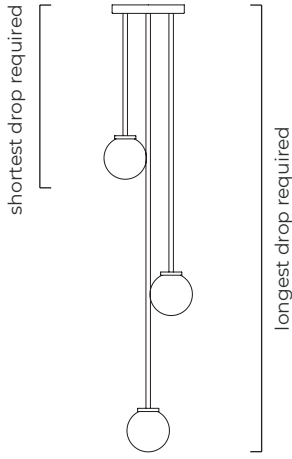

cluster round 3