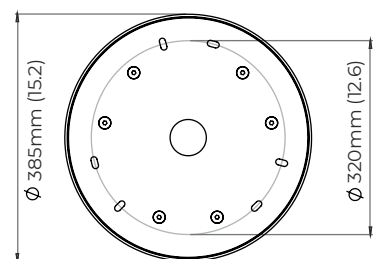

MEZZO PENDANT CLUSTER ROUND

FINISH

antique bronze
bronze
satin brass

DIMENSIONS (body of fixture)

cluster round 3 - ø 270 mm (dia)
cluster round 4 - ø 370 mm (dia)
cluster round 5 - ø 370 mm (dia)
cluster round 6 - ø 370 mm (dia)
cluster round 7 - ø 370 mm (dia)
cluster round 8 - ø 450 mm (dia)
cluster round 9 - ø 450 mm (dia)
cluster round 10 - ø 450 mm (dia)

MEZZO PENDANT CLUSTER ROUND - DALI-A

FINISH

antique bronze
bronze
satin brass

DIMENSIONS (body of fixture)

cluster round 3 - ø 270 mm (dia)
cluster round 4 - ø 370 mm (dia)
cluster round 5 - ø 370 mm (dia)
cluster round 6 - ø 370 mm (dia)
cluster round 7 - ø 370 mm (dia)
cluster round 8 - ø 450 mm (dia)
cluster round 9 - ø 450 mm (dia)
cluster round 10 - ø 450 mm (dia)

cluster round 3

270mm (10.5)

DALI converter dimensions

mounting plate dimensions

60mm (2.4)

cluster round 4-7

370mm (14.5)

mounting plate dimensions

DALI converter dimensions

130mm (5.1)

cluster round 8-10

450mm (18)

mounting plate dimensions

DALI converter dimensions

130mm (5.1)