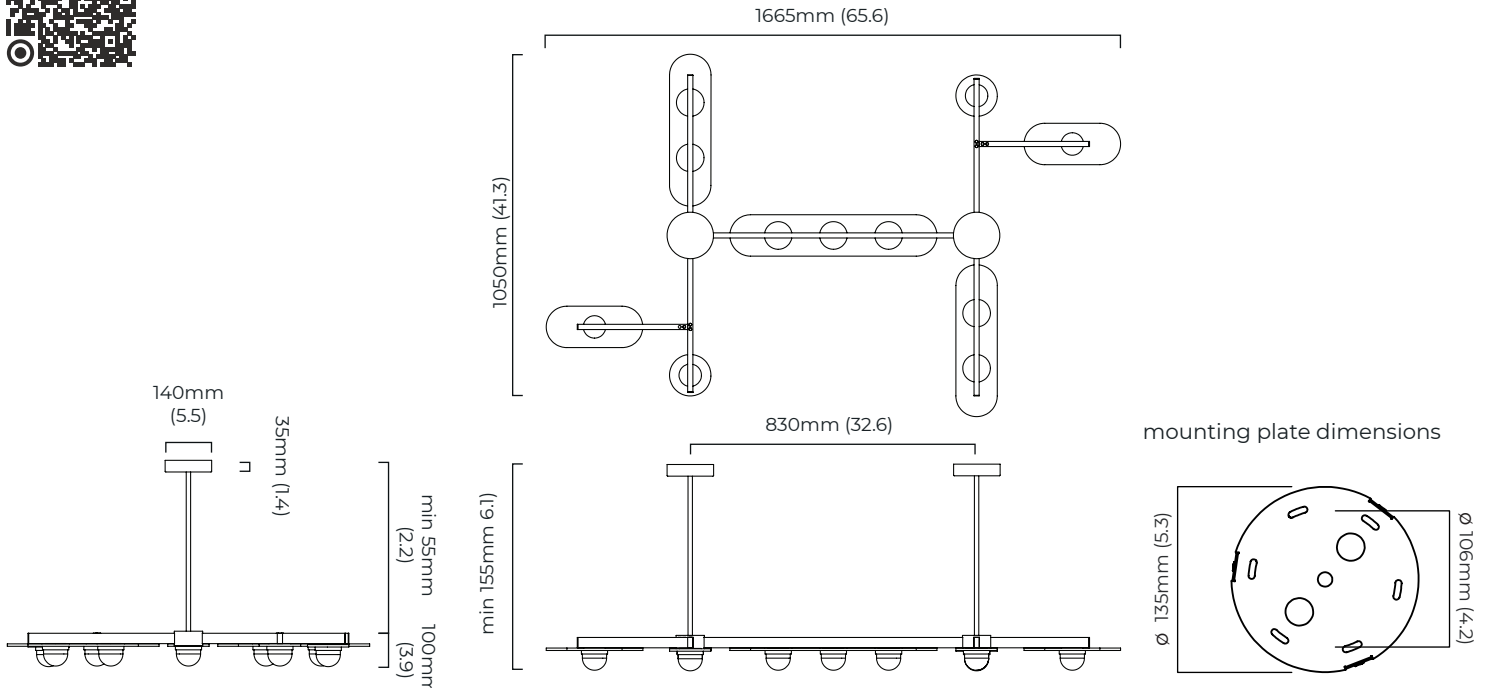

MODULO CHANDELIER GRID 11 - DALI-B

FINISH

antique bronze with smoked kiln cast glass and opal glass
bronze with smoked kiln cast glass and opal glass
satin brass with smoked kiln cast glass and opal glass

DIMENSIONS (body of fixture)

1665 x 1050 x 100 mm (w x d x h)

WEIGHT

18kg (39.7lbs)

please ensure ceiling structure is strong enough to support the weight of the light

OVERALL DROP

minimum 155 mm

supplied with 2 x 1000mm drop rod (12.7mm dia) as standard (adjustable on site)

ILLUMINATION

220-240v - integrated mains LED - 49.5w - 2700k
DALI converter to be installed in the ceiling rose

DIMMING

DALI compatible

CEILING ROSE / PLATE

round ceiling rose - $\varnothing$ 140 x 35 mm (dia x h)

CERTIFICATION

VIEW ON WEBSITE

*Diagrams are not to scale.