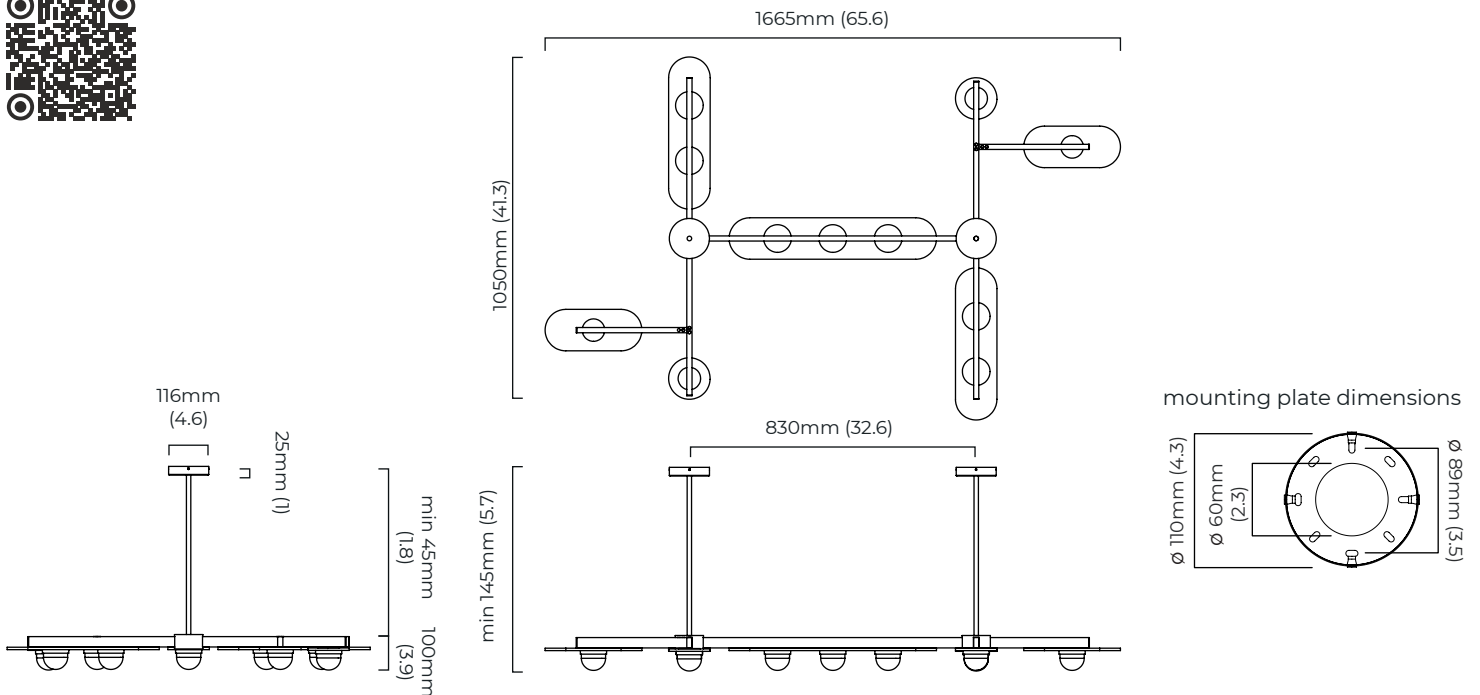

1665 x 1050 x 100 mm (w x d x h)

WEIGHT

18kg (39.7lbs)

please ensure ceiling structure is strong enough to support the weight of the light

OVERALL DROP

minimum 145 mm

supplied with 2 x 1000mm drop rod (12.7mm dia) as standard (adjustable on site)

CEILING ROSE / PLATE

round ceiling rose - \varnothing 116 x 25 mm (dia x h)

CERTIFICATION

VIEW ON WEBSITE

*Diagrams are not to scale.

MODULO CHANDELIER GRID 11 - DALI-A

FINISH

antique bronze with smoked kiln cast glass and opal glass
 bronze with smoked kiln cast glass and opal glass
 satin brass with smoked kiln cast glass and opal glass

DIMENSIONS (body of fixture)

1665 x 1050 x 100 mm (w x d x h)

WEIGHT

18kg (39.7lbs)

please ensure ceiling structure is strong enough to support the weight of the light

OVERALL DROP

minimum 145 mm

supplied with 2 x 1000mm drop rod (12.7mm dia) as standard (adjustable on site)

DIMENSIONS (body of fixture)

1665 x 1050 x 100 mm (w x d x h)

WEIGHT

18kg (39.7lbs)

please ensure ceiling structure is strong enough to support the weight of the light

OVERALL DROP

minimum 155 mm

supplied with 2 x 1000mm drop rod (12.7mm dia) as standard (adjustable on site)