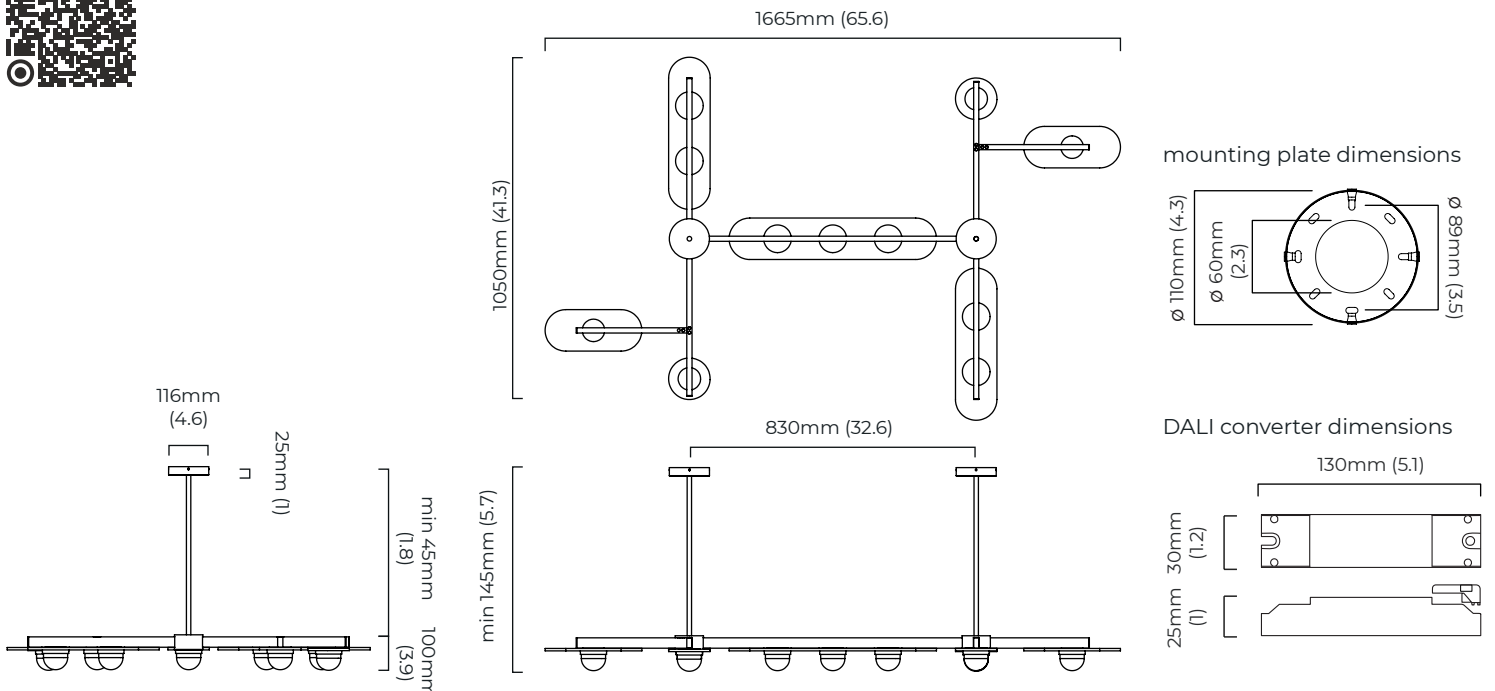

MODULO CHANDELIER GRID 11 - DALI-A

FINISH

antique bronze with smoked kiln cast glass and opal glass
bronze with smoked kiln cast glass and opal glass
satin brass with smoked kiln cast glass and opal glass

DIMENSIONS (body of fixture)

1665 x 1050 x 100 mm (w x d x h)

WEIGHT

18kg (39.7lbs)

please ensure ceiling structure is strong enough to support the weight of the light

OVERALL DROP

minimum 145 mm

supplied with 2 x 1000mm drop rod (12.7mm dia) as standard (adjustable on site)

ILLUMINATION

220-240v - integrated mains LED - 49.5w - 2700k
DALI converter to be installed in the ceiling cavity

DIMMING

DALI compatible

CEILING ROSE / PLATE

round ceiling rose - $\varnothing$ 116 x 25 mm (dia x h)

CERTIFICATION

VIEW ON WEBSITE

*Diagrams are not to scale.