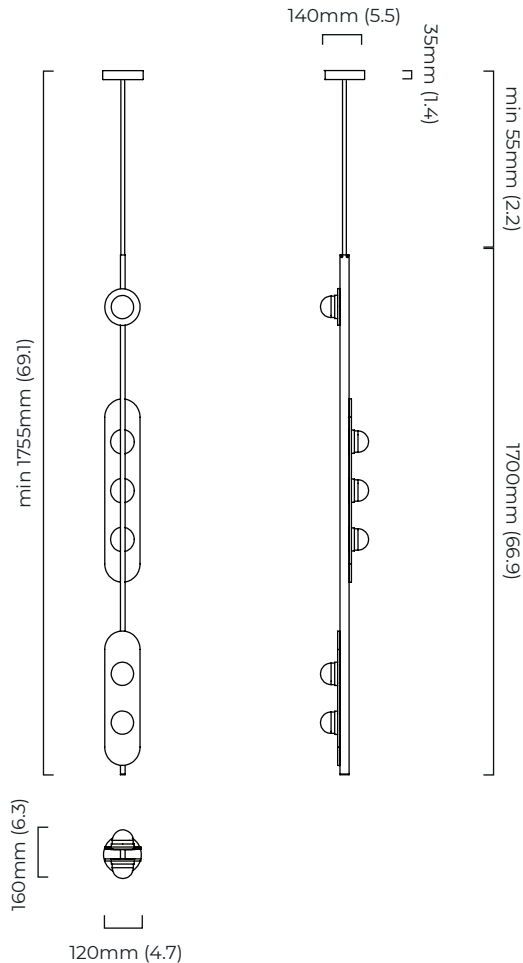

MODULO PENDANT VERTICAL - DALI-B

FINISH

antique bronze with smoked kiln cast glass and opal glass
bronze with smoked kiln cast glass and opal glass
satin brass with smoked kiln cast glass and opal glass

DIMENSIONS (body of fixture)

160 x 120 x 1700 mm (w x d x h)

WEIGHT

10kg (22lbs)

please ensure ceiling structure is strong enough to support the weight of the light

OVERALL DROP

minimum 1755 mm

supplied with 1000mm drop rod (12.7mm dia) as standard (adjustable on site)

ILLUMINATION

220-240v - integrated mains LED - 27w - 2700k
DALI converter to be installed in the ceiling rose

DIMMING

DALI compatible

CEILING ROSE / PLATE

round ceiling rose - $\varnothing$ 140 x 35 mm (dia x h)

CERTIFICATION

VIEW ON WEBSITE

mounting plate dimensions

*Diagrams are not to scale.