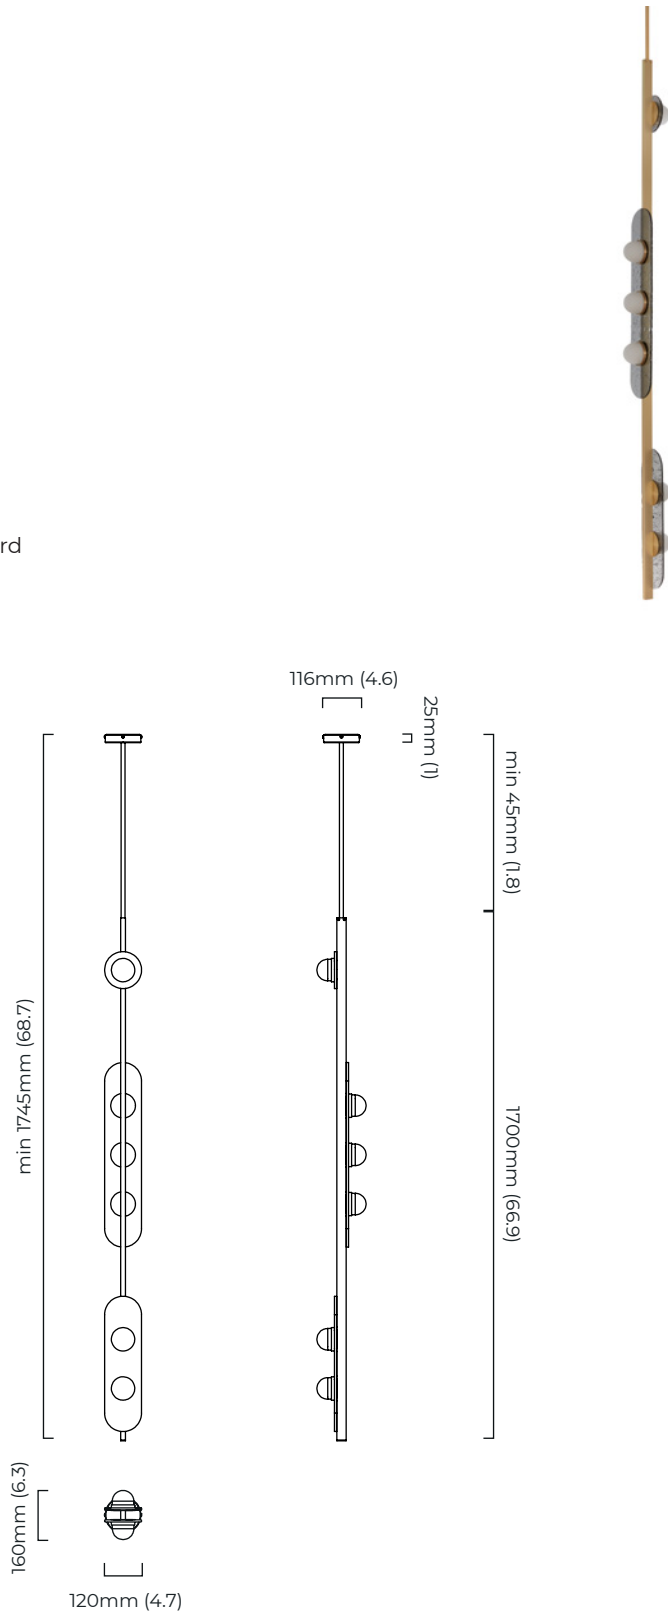

160 x 120 x 1700 mm (w x d x h)

WEIGHT

10kg (22lbs)

please ensure ceiling structure is strong enough to support the weight of the light

OVERALL DROP

minimum 1745 mm

supplied with 1000mm drop rod (12.7mm dia) as standard (adjustable on site)

CEILING ROSE / PLATE

round ceiling rose - \varnothing 116 x 25 mm (dia x h)

CERTIFICATION

VIEW ON WEBSITE

mounting plate dimensions

*Diagrams are not to scale.

MODULO PENDANT VERTICAL - DALI-A

FINISH

antique bronze with smoked kiln cast glass and opal glass
 bronze with smoked kiln cast glass and opal glass
 satin brass with smoked kiln cast glass and opal glass

DIMENSIONS (body of fixture)

160 x 120 x 1700 mm (w x d x h)

DIMENSIONS (body of fixture)

160 x 120 x 1700 mm (w x d x h)

WEIGHT

10kg (22lbs)

please ensure ceiling structure is strong enough to support the weight of the light

OVERALL DROP

minimum 1755 mm

supplied with 1000mm drop rod (12.7mm dia) as standard (adjustable on site)