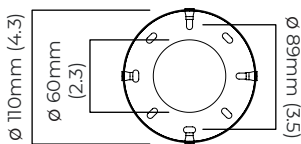

160 x 120 x 1700 mm (w x d x h)

WEIGHT

10kg (22lbs)

please ensure ceiling structure is strong enough to support the weight of the light

OVERALL DROP

minimum 1745 mm

supplied with 1000mm drop rod (12.7mm dia) as standard (adjustable on site)

CEILING ROSE / PLATE

round ceiling rose - \varnothing 116 x 25 mm (dia x h)

CERTIFICATION

VIEW ON WEBSITE

mounting plate dimensions

*Diagrams are not to scale.

MODULO PENDANT VERTICAL - DALI-A

FINISH

antique bronze with smoked kiln cast glass and opal glass
 bronze with smoked kiln cast glass and opal glass
 satin brass with smoked kiln cast glass and opal glass

DIMENSIONS (body of fixture)

160 x 120 x 1700 mm (w x d x h)

DIMENSIONS (body of fixture)

160 x 120 x 1700 mm (w x d x h)

WEIGHT

10kg (22lbs)

please ensure ceiling structure is strong enough to support the weight of the light

OVERALL DROP

minimum 1755 mm

supplied with 1000mm drop rod (12.7mm dia) as standard (adjustable on site)