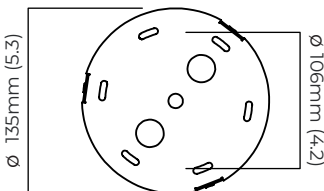

MODULO PENDANT VERTICAL - DALI-B

FINISH

antique bronze with smoked kiln cast glass and opal glass
bronze with smoked kiln cast glass and opal glass
satin brass with smoked kiln cast glass and opal glass

DIMENSIONS (body of fixture)

160 x 120 x 1700 mm (w x d x h)

WEIGHT

10kg (22lbs)

please ensure ceiling structure is strong enough to support the weight of the light

OVERALL DROP

minimum 1755 mm

supplied with 1000mm drop rod (12.7mm dia) as standard (adjustable on site)

ILLUMINATION

220-240v - integrated mains LED - 27w - 2700k
DALI converter to be installed in the ceiling rose

DIMMING

DALI compatible

CEILING ROSE / PLATE

round ceiling rose - $\varnothing$ 140 x 35 mm (dia x h)

CERTIFICATION

VIEW ON WEBSITE

mounting plate dimensions

*Diagrams are not to scale.