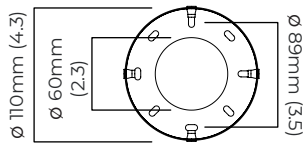

mounting plate dimensions