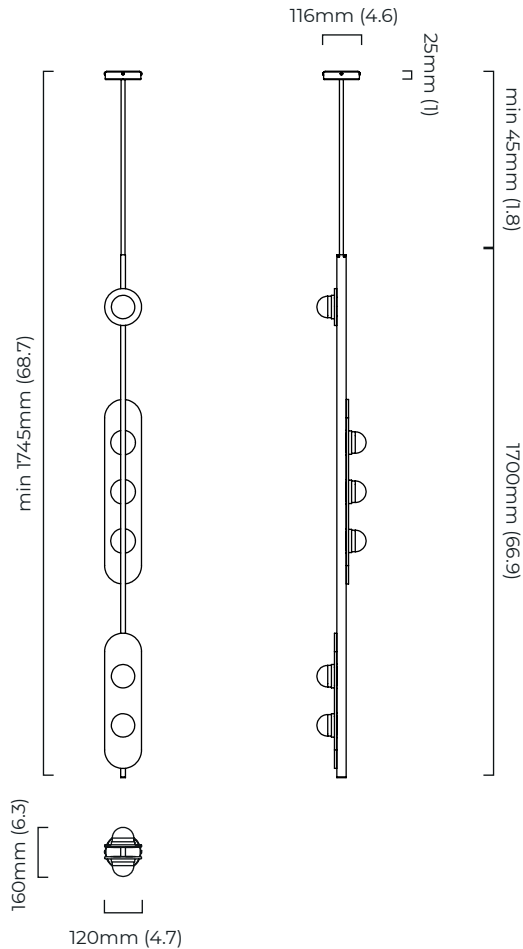

CEILING ROSE / PLATE

round ceiling rose - \varnothing 116 x 25 mm (dia x h)

CERTIFICATION

VIEW ON WEBSITE

mounting plate dimensions

*Diagrams are not to scale.

MODULO PENDANT VERTICAL - DALI-A

FINISH

antique bronze with smoked kiln cast glass and opal glass
 bronze with smoked kiln cast glass and opal glass
 satin brass with smoked kiln cast glass and opal glass

DIMENSIONS (body of fixture)

160 x 120 x 1700 mm (w x d x h)

CERTIFICATION

VIEW ON WEBSITE

mounting plate dimensions

DALI converter dimensions

*Diagrams are not to scale.

MODULO PENDANT VERTICAL - DALI-B

FINISH

antique bronze with smoked kiln cast glass and opal glass
 bronze with smoked kiln cast glass and opal glass
 satin brass with smoked kiln cast glass and opal glass

DIMENSIONS (body of fixture)

160 x 120 x 1700 mm (w x d x h)

WEIGHT

10kg (22lbs)

please ensure ceiling structure is strong enough to support the weight of the light

OVERALL DROP

minimum 1755 mm

supplied with 1000mm drop rod (12.7mm dia) as standard (adjustable on site)