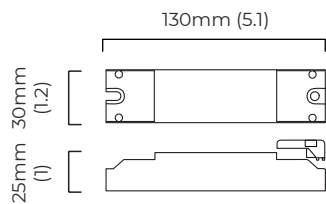

CEILING ROSE / PLATE

round ceiling rose - \varnothing 116 x 25 mm (dia x h)

CERTIFICATION

VIEW ON WEBSITE

mounting plate dimensions

*Diagrams are not to scale.

MODULO PENDANT VERTICAL - DALI-A

FINISH

antique bronze with smoked kiln cast glass and opal glass
 bronze with smoked kiln cast glass and opal glass
 satin brass with smoked kiln cast glass and opal glass

DIMENSIONS (body of fixture)

160 x 120 x 1700 mm (w x d x h)

CERTIFICATION

VIEW ON WEBSITE

mounting plate dimensions

DALI converter dimensions

*Diagrams are not to scale.

MODULO PENDANT VERTICAL - DALI-B

FINISH

antique bronze with smoked kiln cast glass and opal glass
 bronze with smoked kiln cast glass and opal glass
 satin brass with smoked kiln cast glass and opal glass

DIMENSIONS (body of fixture)

160 x 120 x 1700 mm (w x d x h)

WEIGHT

10kg (22lbs)

please ensure ceiling structure is strong enough to support the weight of the light

OVERALL DROP

minimum 1755 mm

supplied with 1000mm drop rod (12.7mm dia) as standard (adjustable on site)