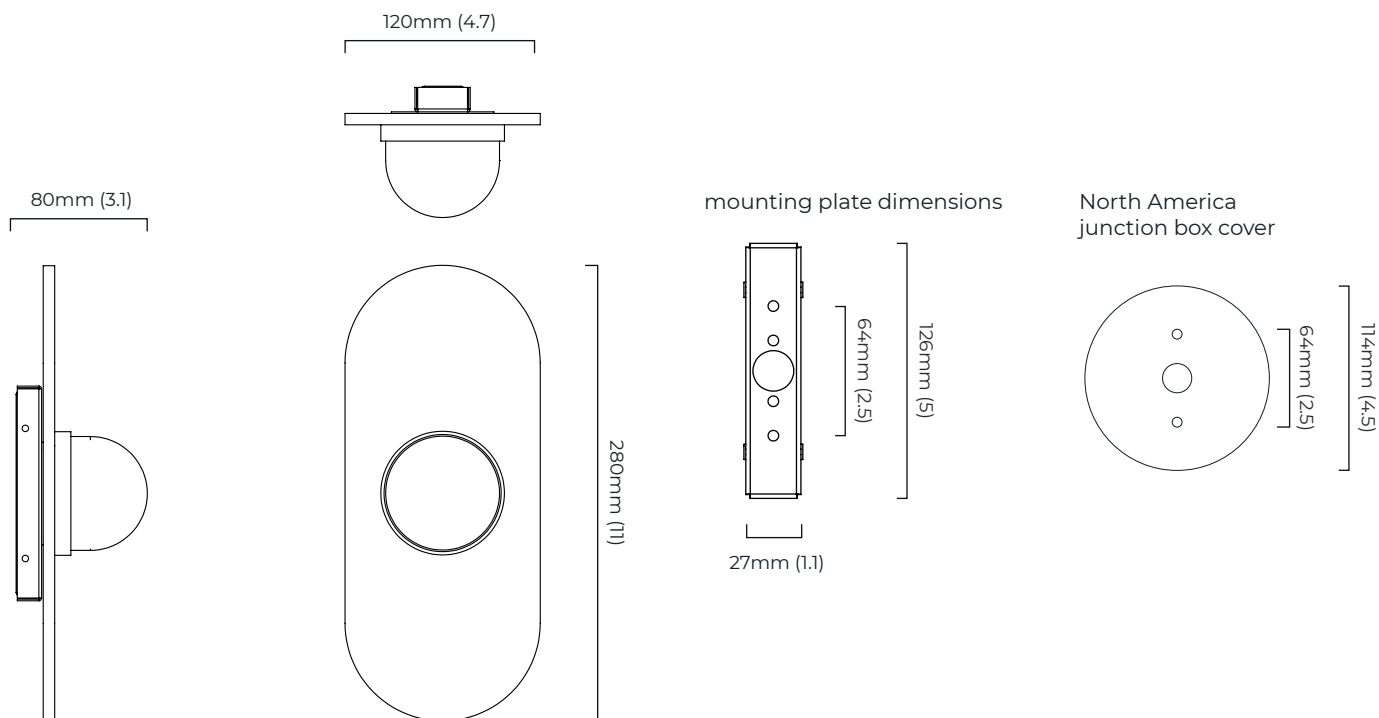

MODULO WALL SINGLE

FINISH

antique bronze with smoked kiln cast glass and opal glass
bronze with smoked kiln cast glass and opal glass
satin brass with smoked kiln cast glass and opal glass

DIMENSIONS (body of fixture)

120 x 80 x 280 mm (w x d x h)

WEIGHT

1kg (2.2lbs)

ILLUMINATION

220-240v - integrated mains LED - 4.5w - 2700k

110-130v - integrated mains LED - 4.5w - 2700k

DIMMING

trailing edge dimmable / phase cut (rotary dimmer) - standard
DALI option available (220-240v only)

WALL ROSE / PLATE

rectangular wall box - 34 x 132 x 15 mm (w x d x h)

CERTIFICATION

VIEW ON WEBSITE

*Diagrams are not to scale.