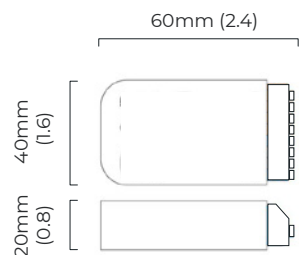

DALI converter dimensions

*Diagrams are not to scale.