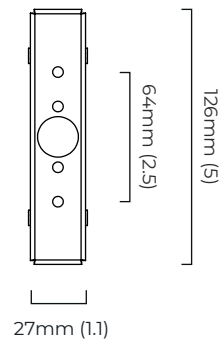

### DIMENSIONS (body of fixture)

120 x 80 x 280 mm (w x d x h)

### WALL ROSE / PLATE

rectangular wall box - 34 x 132 x 15 mm (w x d x h)

### mounting plate dimensions