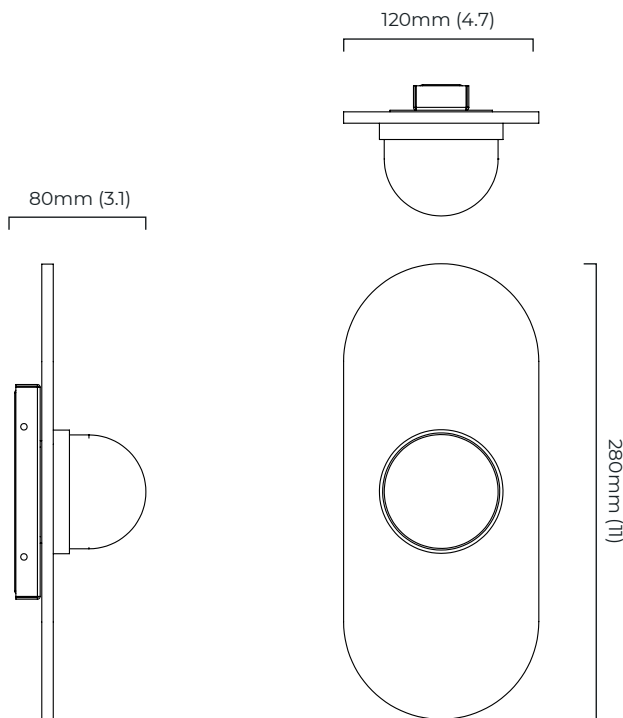

### DIMENSIONS (body of fixture)

120 x 80 x 280 mm (w x d x h)

### WALL ROSE / PLATE

rectangular wall box - 34 x 132 x 15 mm (w x d x h)

### mounting plate dimensions