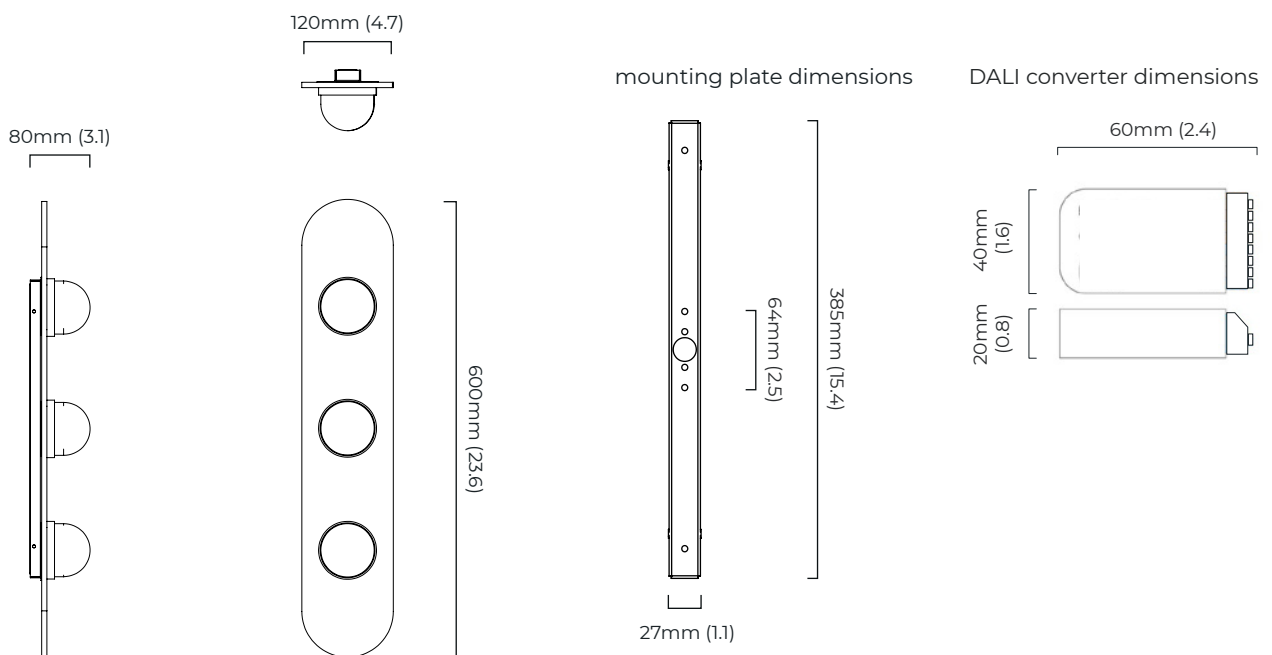

120 x 80 x 600 mm (w x d x h)

WEIGHT

3kg (6.6lbs)

ILLUMINATION

220-240v - integrated mains LED - 13.5w - 2700k

110-130v - integrated mains LED - 13.5w - 2700k

DIMMING

trailing edge dimmable / phase cut (rotary dimmer) - standard
 DALI option available (220-240v only)

WALL ROSE / PLATE

rectangular wall box - 34 x 393 x 15 mm (w x d x h)

CERTIFICATION

VIEW ON WEBSITE

*Diagrams are not to scale.

MODULO WALL TRIPLE - DALI-A

FINISH

antique bronze with smoked kiln cast glass and opal glass
 bronze with smoked kiln cast glass and opal glass
 satin brass with smoked kiln cast glass and opal glass

DIMENSIONS (body of fixture)

120 x 80 x 600 mm (w x d x h)

WEIGHT

3kg (6.6lbs)

ILLUMINATION

220-240v - integrated mains LED - 13.5w - 2700k
 DALI converter to be installed in the wall cavity

DIMMING

DALI compatible

WALL ROSE / PLATE

rectangular wall box - 34 x 393 x 15 mm (w x d x h)

CERTIFICATION

VIEW ON WEBSITE

*Diagrams are not to scale.

MODULO WALL TRIPLE

MODULO WALL TRIPLE

SKU NUMBER	FINISH DESCRIPTION	VOLTAGE
MODWA3ABSKMO-240	antique bronze with smoked kiln cast glass and opal glass	220 - 240V
MODWA3BZSKMO-240	bronze with smoked kiln cast glass and opal glass	220 - 240V
MODWA3SBSKMO-240	satin brass with smoked kiln cast glass and opal glass	220 - 240V
MODWA3ABSKMO-110	antique bronze with smoked kiln cast glass and opal glass	110 - 130V
MODWA3BZSKMO-110	bronze with smoked kiln cast glass and opal glass	110 - 130V
MODWA3SBSKMO-110	satin brass with smoked kiln cast glass and opal glass	110 - 130V