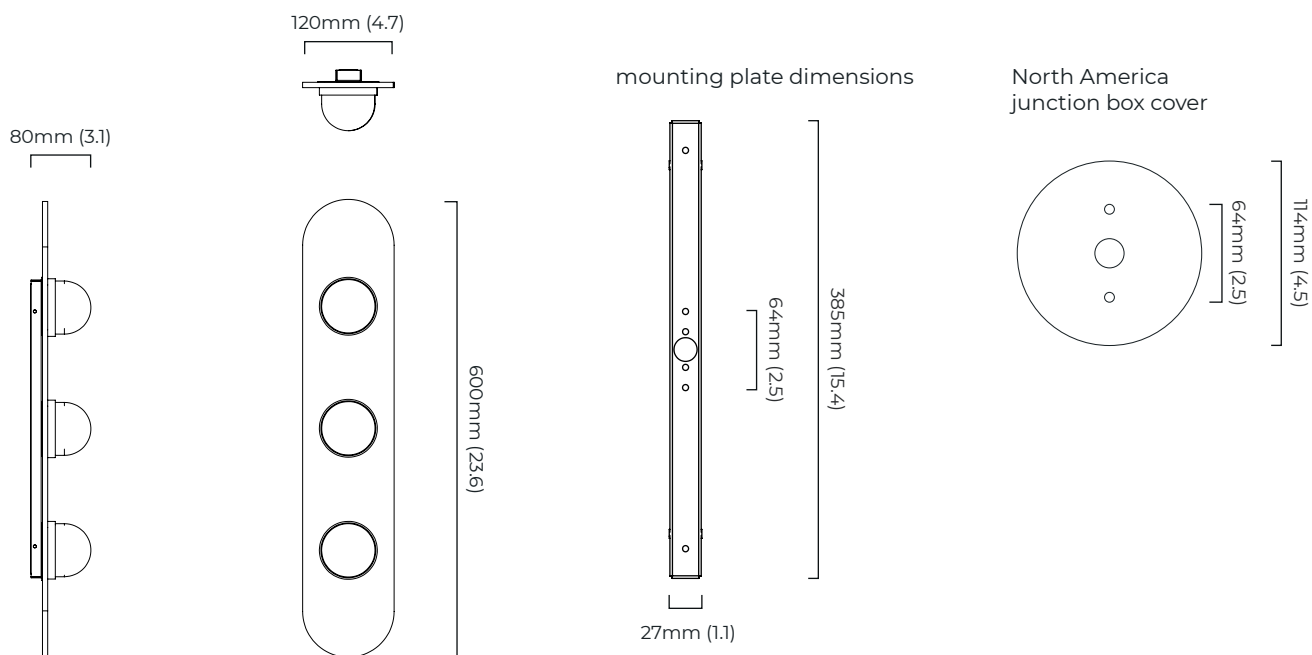

120 x 80 x 600 mm (w x d x h)

WEIGHT

3kg (6.6lbs)

ILLUMINATION

220-240v - integrated mains LED - 13.5w - 2700k

110-130v - integrated mains LED - 13.5w - 2700k

DIMMING

trailing edge dimmable / phase cut (rotary dimmer) - standard
 DALI option available (220-240v only)

WALL ROSE / PLATE

rectangular wall box - 34 x 393 x 15 mm (w x d x h)

CERTIFICATION

VIEW ON WEBSITE

*Diagrams are not to scale.

MODULO WALL TRIPLE - DALI-A

FINISH

antique bronze with smoked kiln cast glass and opal glass
 bronze with smoked kiln cast glass and opal glass
 satin brass with smoked kiln cast glass and opal glass

DIMENSIONS (body of fixture)

120 x 80 x 600 mm (w x d x h)

WEIGHT

3kg (6.6lbs)

ILLUMINATION

220-240v - integrated mains LED - 13.5w - 2700k
 DALI converter to be installed in the wall cavity

DIMMING

DALI compatible

WALL ROSE / PLATE

rectangular wall box - 34 x 393 x 15 mm (w x d x h)

CERTIFICATION

VIEW ON WEBSITE

*Diagrams are not to scale.

MODULO WALL TRIPLE

MODULO WALL TRIPLE

SKU NUMBER	FINISH DESCRIPTION	VOLTAGE
MODWA3ABSKMO-240	antique bronze with smoked kiln cast glass and opal glass	220 - 240V
MODWA3BZSKMO-240	bronze with smoked kiln cast glass and opal glass	220 - 240V
MODWA3SBSKMO-240	satin brass with smoked kiln cast glass and opal glass	220 - 240V
MODWA3ABSKMO-110	antique bronze with smoked kiln cast glass and opal glass	110 - 130V
MODWA3BZSKMO-110	bronze with smoked kiln cast glass and opal glass	110 - 130V
MODWA3SBSKMO-110	satin brass with smoked kiln cast glass and opal glass	110 - 130V