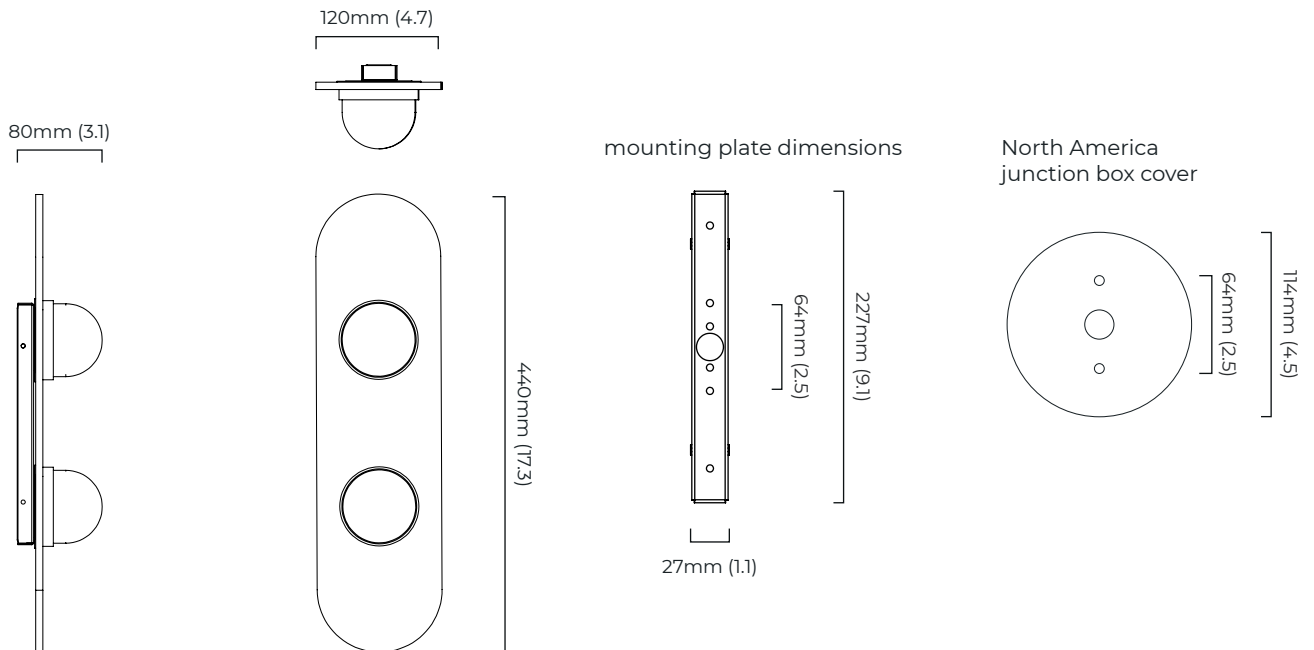

120 x 80 x 440 mm (w x d x h)

WEIGHT

2kg (4.4lbs)

ILLUMINATION

220-240v - integrated mains LED - 9w - 2700k

110-130v - integrated mains LED - 9w - 2700k

DIMMING

trailing edge dimmable / phase cut (rotary dimmer) - standard
 DALI option available (220-240v only)

WALL ROSE / PLATE

rectangular wall box - 34 x 232 x 15 mm (w x d x h)

CERTIFICATION

VIEW ON WEBSITE

*Diagrams are not to scale.

MODULO WALL TWIN - DALI-A

FINISH

antique bronze with smoked kiln cast glass and opal glass
 bronze with smoked kiln cast glass and opal glass
 satin brass with smoked kiln cast glass and opal glass

DIMENSIONS (body of fixture)

120 x 80 x 440 mm (w x d x h)

WEIGHT

2kg (4.4lbs)

ILLUMINATION

220-240v - integrated mains LED - 9w - 2700k
 DALI converter to be installed in the wall cavity

DIMMING

DALI compatible

WALL ROSE / PLATE

rectangular wall box - 34 x 232 x 15 mm (w x d x h)

CERTIFICATION

VIEW ON WEBSITE

*Diagrams are not to scale.

MODULO WALL TWIN

MODULO WALL TWIN

SKU NUMBER	FINISH DESCRIPTION	VOLTAGE
MODWA2ABSKMO-240	antique bronze with smoked kiln cast glass and opal glass	220 - 240V
MODWA2BZSKMO-240	bronze with smoked kiln cast glass and opal glass	220 - 240V
MODWA2SBSKMO-240	satin brass with smoked kiln cast glass and opal glass	220 - 240V
MODWA2ABSKMO-110	antique bronze with smoked kiln cast glass and opal glass	110 - 130V
MODWA2BZSKMO-110	bronze with smoked kiln cast glass and opal glass	110 - 130V
MODWA2SBSKMO-110	satin brass with smoked kiln cast glass and opal glass	110 - 130V