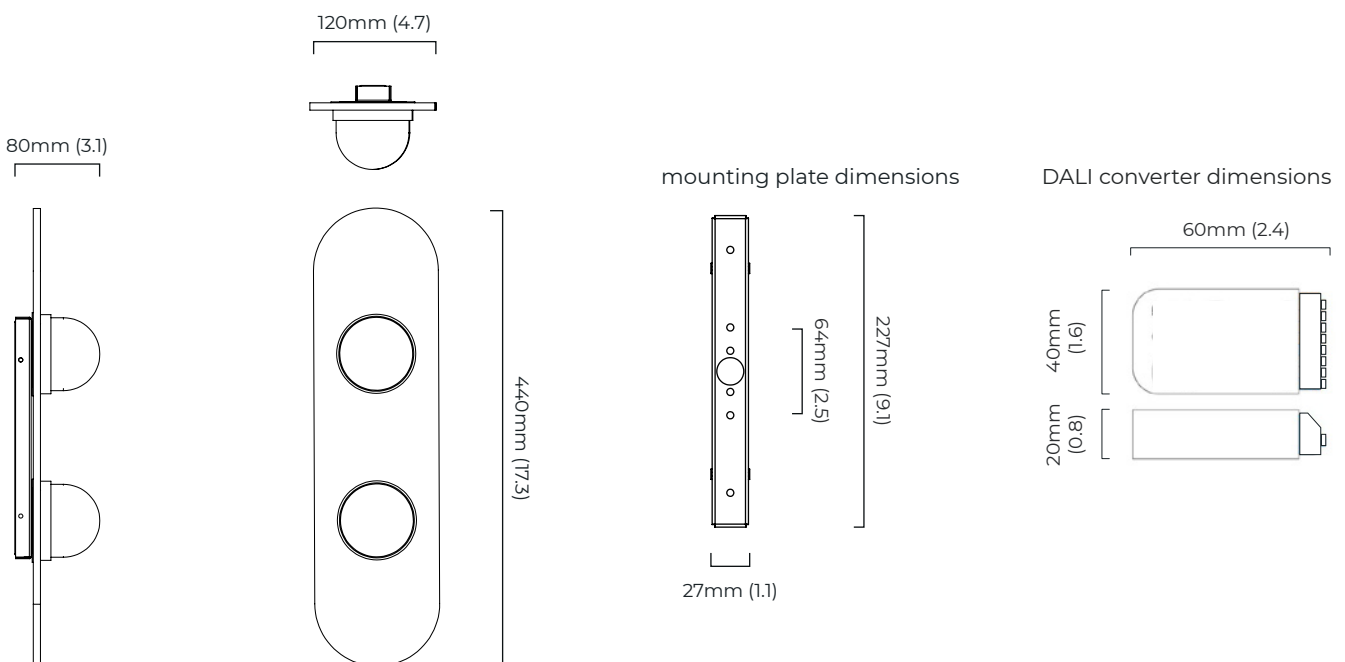

WALL ROSE / PLATE

rectangular wall box - 34 x 232 x 15 mm (w x d x h)

CERTIFICATION

VIEW ON WEBSITE

*Diagrams are not to scale.

MODULO WALL TWIN - DALI-A

FINISH

antique bronze with smoked kiln cast glass and opal glass
 bronze with smoked kiln cast glass and opal glass
 satin brass with smoked kiln cast glass and opal glass

DIMENSIONS (body of fixture)

120 x 80 x 440 mm (w x d x h)

WEIGHT

2kg (4.4lbs)

ILLUMINATION

220-240v - integrated mains LED - 9w - 2700k
 DALI converter to be installed in the wall cavity

DIMMING

DALI compatible

WALL ROSE / PLATE

rectangular wall box - 34 x 232 x 15 mm (w x d x h)

CERTIFICATION

VIEW ON WEBSITE

*Diagrams are not to scale.

MODULO WALL TWIN

MODULO WALL TWIN

SKU NUMBER	FINISH DESCRIPTION	VOLTAGE
MODWA2ABSKMO-240	antique bronze with smoked kiln cast glass and opal glass	220 - 240V
MODWA2BZSKMO-240	bronze with smoked kiln cast glass and opal glass	220 - 240V
MODWA2SBSKMO-240	satin brass with smoked kiln cast glass and opal glass	220 - 240V
MODWA2ABSKMO-110	antique bronze with smoked kiln cast glass and opal glass	110 - 130V
MODWA2BZSKMO-110	bronze with smoked kiln cast glass and opal glass	110 - 130V
MODWA2SBSKMO-110	satin brass with smoked kiln cast glass and opal glass	110 - 130V

MODULO WALL TWIN - DALI-A

SKU NUMBER	FINISH DESCRIPTION	TYPE OF DALI	VOLTAGE
MODWA2ABSKMO-DALIA-240	antique bronze with smoked kiln cast glass and opal glass	DALI A included - For lights that do not require aesthetic alterations. Dali can be fitted inside the ceiling/wall cavity	220 - 240V
MODWA2BZSKMO-DALIA-240	bronze with smoked kiln cast glass and opal glass	DALI A included - For lights that do not require aesthetic alterations. Dali can be fitted inside the ceiling/wall cavity	220 - 240V
MODWA2SBSKMO-DALIA-240	satin brass with smoked kiln cast glass and opal glass	DALI A included - For lights that do not require aesthetic alterations. Dali can be fitted inside the ceiling/wall cavity	220 - 240V