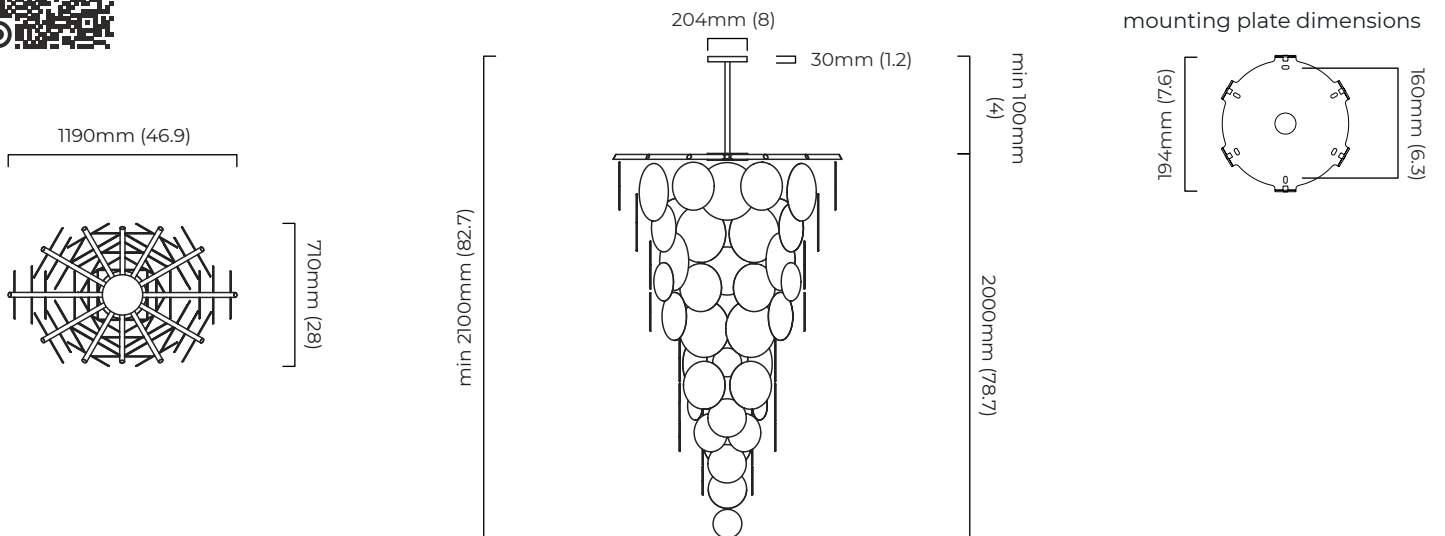

NIMBUS CHANDELIER CASCADE

FINISH

antique bronze with handmade fritted glass
 bronze with handmade fritted glass
 satin brass with handmade fritted glass

DIMENSIONS (body of fixture)

1190 x 710 x 2000 mm (w x d x h)

WEIGHT

100kg (220.5lbs)
 please ensure ceiling structure is strong enough to support the weight of the light

OVERALL DROP

minimum 2100 mm
 supplied with 1000mm drop rod (25.4mm dia) as standard
 (adjustable on site)

CEILING ROSE / PLATE

round ceiling rose - \varnothing 204 x 30 mm (dia x h)

CERTIFICATION

VIEW ON WEBSITE

*Diagrams are not to scale.

NIMBUS CHANDELIER CASCADE - DALI-A

FINISH

antique bronze with handmade fritted glass
 bronze with handmade fritted glass
 satin brass with handmade fritted glass

DIMENSIONS (body of fixture)

1190 x 710 x 2000 mm (w x d x h)

WEIGHT

100kg (220.5lbs)
 please ensure ceiling structure is strong enough to support the weight of the light

OVERALL DROP

minimum 2100 mm
 supplied with 1000mm drop rod (25.4mm dia) as standard
 (adjustable on site)