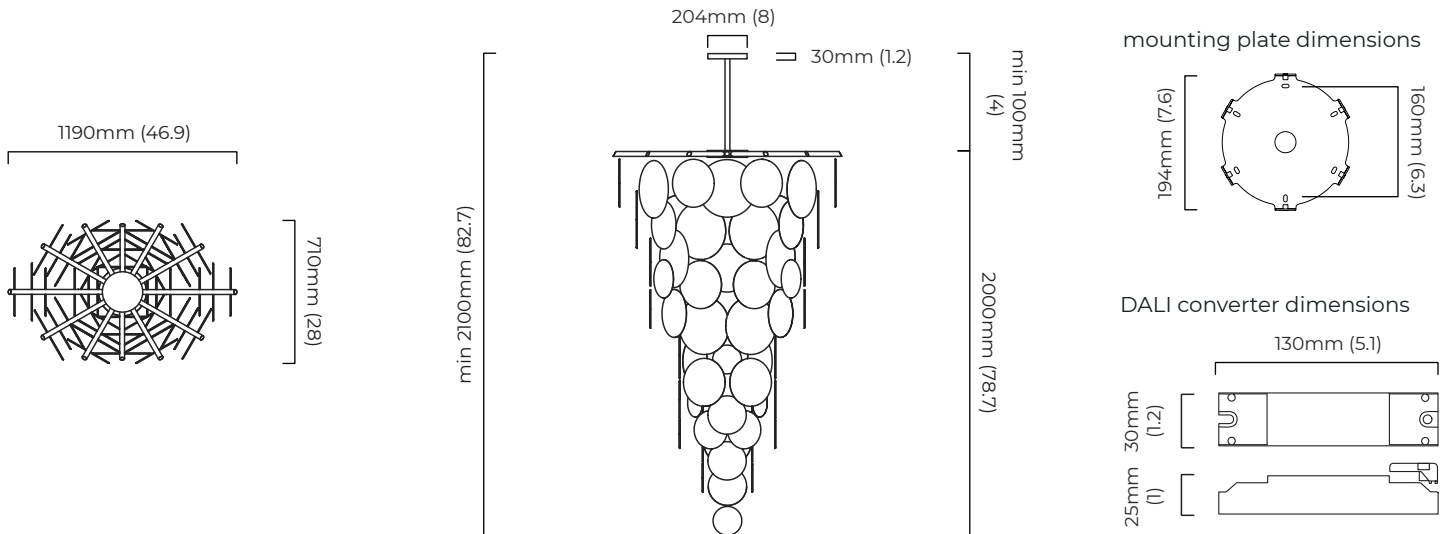

NIMBUS CHANDELIER CASCADE

FINISH

antique bronze with handmade fritted glass
 bronze with handmade fritted glass
 satin brass with handmade fritted glass

DIMENSIONS (body of fixture)

1190 x 710 x 2000 mm (w x d x h)

CEILING ROSE / PLATE

round ceiling rose - \varnothing 204 x 30 mm (dia x h)

CERTIFICATION

VIEW ON WEBSITE

*Diagrams are not to scale.

NIMBUS CHANDELIER CASCADE - DALI-A

FINISH

antique bronze with handmade fritted glass
 bronze with handmade fritted glass
 satin brass with handmade fritted glass

DIMENSIONS (body of fixture)

1190 x 710 x 2000 mm (w x d x h)

WEIGHT

100kg (220.5lbs)
 please ensure ceiling structure is strong enough to support the weight of the light

OVERALL DROP

minimum 2100 mm
 supplied with 1000mm drop rod (25.4mm dia) as standard
 (adjustable on site)

round ceiling rose - \varnothing 204 x 30 mm (dia x h)

CERTIFICATION

VIEW ON WEBSITE

*Diagrams are not to scale.

NIMBUS CHANDELIER CASCADE

NIMBUS CHANDELIER CASCADE

SKU NUMBER	FINISH DESCRIPTION	VOLTAGE
NIMCHOABFG-240	antique bronze with handmade fritted glass	220 - 240V
NIMCHOBZFG-240	bronze with handmade fritted glass	220 - 240V
NIMCHOSBFG-240	satın brass with handmade fritted glass	220 - 240V
NIMCHOABFG-110	antique bronze with handmade fritted glass	110 - 130V
NIMCHOBZFG-110	bronze with handmade fritted glass	110 - 130V
NIMCHOSBFG-110	satın brass with handmade fritted glass	110 - 130V