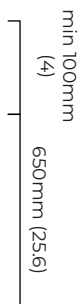

NIMBUS CHANDELIER MEDIUM

FINISH

antique bronze with handmade fritted glass
bronze with handmade fritted glass
satin brass with handmade fritted glass

DIMENSIONS (body of fixture)

1190 x 710 x 650 mm (w x d x h)

WEIGHT

42kg (92.6lbs)
please ensure ceiling structure is strong enough to support the weight of the light

OVERALL DROP

minimum 750 mm
supplied with 1000mm drop rod (25.4mm dia) as standard
(adjustable on site)

ILLUMINATION

220-240v - 4 x E14 - 25w max (or 4.5w LED 2700k)
110-130v - 4 x E12 - 25w max (or 4.5w LED 2700k)

DIMMING

dimnable bulb required
trailing edge dimmable / phase cut (rotary dimmer) - standard
DALI option available (220-240v only)

CEILING ROSE / PLATE

round ceiling rose - $\varnothing$ 204 x 30 mm (dia x h)

CERTIFICATION

VIEW ON WEBSITE

*Diagrams are not to scale.