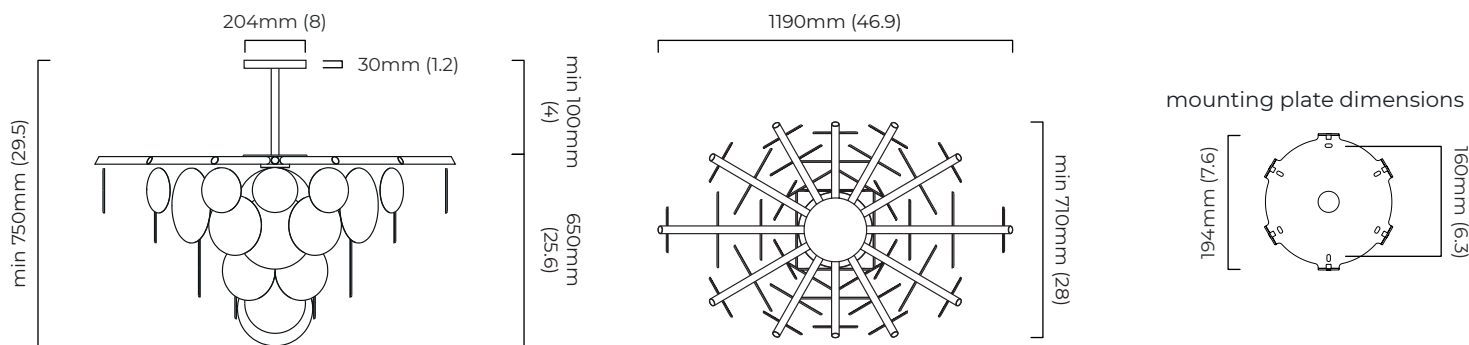

NIMBUS CHANDELIER MEDIUM - DALI-A

FINISH

antique bronze with handmade fritted glass
bronze with handmade fritted glass
satin brass with handmade fritted glass

DIMENSIONS (body of fixture)

1190 x 710 x 650 mm (w x d x h)

WEIGHT

42kg (92.6lbs)
please ensure ceiling structure is strong enough to support the weight of the light

OVERALL DROP

minimum 750 mm
supplied with 1000mm drop rod (25.4mm dia) as standard
(adjustable on site)

ILLUMINATION

220-240v - 4 x E14 - 25w max (or 4.5w LED 2700k)
DALI converter to be installed in the ceiling rose

DIMMING

dimnable bulb required
DALI compatible

CEILING ROSE / PLATE

round ceiling rose - $\varnothing$ 204 x 30 mm (dia x h)

CERTIFICATION

VIEW ON WEBSITE

*Diagrams are not to scale.