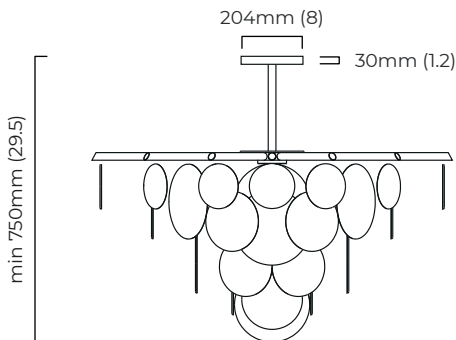

NIMBUS CHANDELIER MEDIUM

FINISH

antique bronze with handmade fritted glass
bronze with handmade fritted glass
satin brass with handmade fritted glass

DIMENSIONS (body of fixture)

1190 x 710 x 650 mm (w x d x h)

WEIGHT

42kg (92.6lbs)
please ensure ceiling structure is strong enough to support the weight of the light

OVERALL DROP

minimum 750 mm
supplied with 1000mm drop rod (25.4mm dia) as standard
(adjustable on site)

ILLUMINATION

220-240v - 4 x E14 - 25w max (or 4.5w LED 2700k)
110-130v - 4 x E12 - 25w max (or 4.5w LED 2700k)

DIMMING

dimnable bulb required
trailing edge dimmable / phase cut (rotary dimmer) - standard
DALI option available (220-240v only)

CEILING ROSE / PLATE

round ceiling rose - $\varnothing$ 204 x 30 mm (dia x h)

CERTIFICATION

VIEW ON WEBSITE

*Diagrams are not to scale.