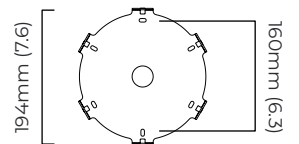

### DIMENSIONS (body of fixture)

1190 x 710 x 650 mm (w x d x h)

### CEILING ROSE / PLATE

round ceiling rose -  $\varnothing$  204 x 30 mm (dia x h)

### VIEW ON WEBSITE

mounting plate dimensions

\*Diagrams are not to scale.