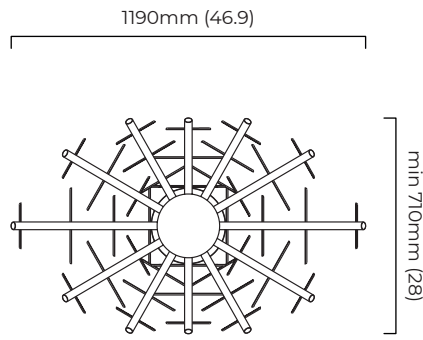

NIMBUS CHANDELIER MEDIUM

FINISH

antique bronze with handmade fritted glass
bronze with handmade fritted glass
satin brass with handmade fritted glass

DIMENSIONS (body of fixture)

1190 x 710 x 650 mm (w x d x h)

WEIGHT

42kg (92.6lbs)
please ensure ceiling structure is strong enough to support the weight of the light

OVERALL DROP

minimum 750 mm
supplied with 1000mm drop rod (25.4mm dia) as standard
(adjustable on site)

ILLUMINATION

220-240v - 4 x E14 - 25w max (or 4.5w LED 2700k)
110-130v - 4 x E12 - 25w max (or 4.5w LED 2700k)

DIMMING

dimnable bulb required
trailing edge dimmable / phase cut (rotary dimmer) - standard
DALI option available (220-240v only)

CEILING ROSE / PLATE

round ceiling rose - $\varnothing$ 204 x 30 mm (dia x h)

CERTIFICATION

VIEW ON WEBSITE

*Diagrams are not to scale.