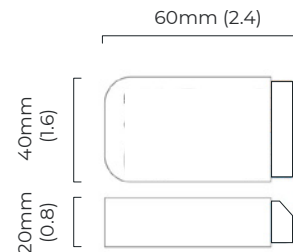

NIMBUS WALL

FINISH

antique bronze with handmade fritted glass
 bronze with handmade fritted glass
 satin brass with handmade fritted glass

DIMENSIONS (body of fixture)

250 x 100 x 320 mm (w x d x h)

WEIGHT

FINISH

antique bronze with handmade fritted glass
 bronze with handmade fritted glass
 satin brass with handmade fritted glass

DIMENSIONS (body of fixture)

250 x 100 x 320 mm (w x d x h)

WEIGHT

3kg (6.6lbs)

rectangular wall box - 40 x 15 x 80 mm (w x d x h)

CERTIFICATION

VIEW ON WEBSITE

mounting plate dimensions

DALI converter dimensions

*Diagrams are not to scale.

NIMBUS WALL - DALI-B

FINISH

antique bronze with handmade fritted glass
 bronze with handmade fritted glass
 satin brass with handmade fritted glass

DIMENSIONS (body of fixture)

250 x 110 x 320 mm (w x d x h)

WEIGHT

3kg (6.6lbs)

ILLUMINATION