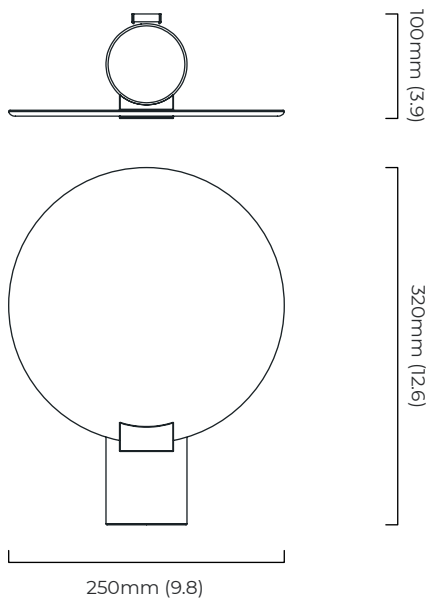

WALL ROSE / PLATE

rectangular wall box - 40 x 15 x 80 mm (w x d x h)

CERTIFICATION

VIEW ON WEBSITE

mounting plate dimensions

North America junction box cover

*Diagrams are not to scale.

NIMBUS WALL - DALI-A

FINISH

antique bronze with handmade fritted glass
 bronze with handmade fritted glass
 satin brass with handmade fritted glass

DIMENSIONS (body of fixture)

250 x 100 x 320 mm (w x d x h)

WEIGHT

3kg (6.6lbs)

rectangular wall box - 40 x 15 x 80 mm (w x d x h)

CERTIFICATION

VIEW ON WEBSITE

mounting plate dimensions

DALI converter dimensions

*Diagrams are not to scale.

NIMBUS WALL - DALI-B

FINISH

antique bronze with handmade fritted glass
 bronze with handmade fritted glass
 satin brass with handmade fritted glass

DIMENSIONS (body of fixture)

250 x 110 x 320 mm (w x d x h)

WEIGHT

3kg (6.6lbs)

ILLUMINATION