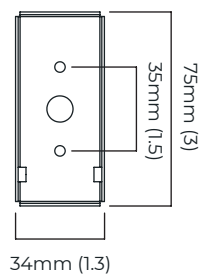

NIMBUS WALL

FINISH

antique bronze with handmade fritted glass
 bronze with handmade fritted glass
 satin brass with handmade fritted glass

DIMENSIONS (body of fixture)

250 x 100 x 320 mm (w x d x h)

WEIGHT

WALL ROSE / PLATE

rectangular wall box - 40 x 15 x 80 mm (w x d x h)

CERTIFICATION

VIEW ON WEBSITE

mounting plate dimensions

North America junction box cover

*Diagrams are not to scale.

NIMBUS WALL - DALI-A

FINISH

antique bronze with handmade fritted glass
 bronze with handmade fritted glass
 satin brass with handmade fritted glass

DIMENSIONS (body of fixture)

250 x 100 x 320 mm (w x d x h)

WEIGHT

3kg (6.6lbs)

rectangular wall box - 40 x 15 x 80 mm (w x d x h)

CERTIFICATION

VIEW ON WEBSITE

mounting plate dimensions

DALI converter dimensions

*Diagrams are not to scale.

NIMBUS WALL - DALI-B

FINISH