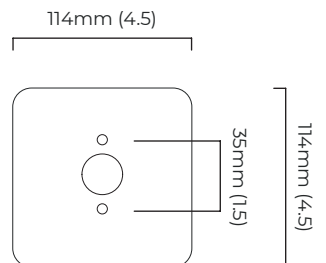

NIMBUS WALL

FINISH

antique bronze with handmade fritted glass
 bronze with handmade fritted glass
 satin brass with handmade fritted glass

DIMENSIONS (body of fixture)

250 x 100 x 320 mm (w x d x h)

WEIGHT

WALL ROSE / PLATE

rectangular wall box - 40 x 15 x 80 mm (w x d x h)

CERTIFICATION

VIEW ON WEBSITE

mounting plate dimensions

North America junction box cover

*Diagrams are not to scale.

NIMBUS WALL - DALI-A

FINISH

antique bronze with handmade fritted glass
 bronze with handmade fritted glass
 satin brass with handmade fritted glass

DIMENSIONS (body of fixture)

250 x 100 x 320 mm (w x d x h)

WEIGHT

3kg (6.6lbs)

rectangular wall box - 40 x 15 x 80 mm (w x d x h)

CERTIFICATION

VIEW ON WEBSITE

mounting plate dimensions

DALI converter dimensions

*Diagrams are not to scale.

NIMBUS WALL - DALI-B

FINISH