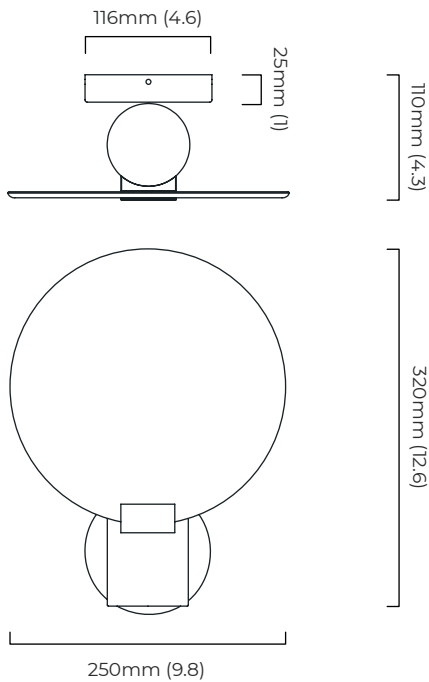

FINISH

antique bronze with handmade fritted glass
 bronze with handmade fritted glass
 satin brass with handmade fritted glass

DIMENSIONS (body of fixture)

250 x 100 x 320 mm (w x d x h)

WEIGHT

3kg (6.6lbs)

rectangular wall box - 40 x 15 x 80 mm (w x d x h)

CERTIFICATION

VIEW ON WEBSITE

mounting plate dimensions

DALI converter dimensions

*Diagrams are not to scale.

NIMBUS WALL - DALI-B

FINISH

antique bronze with handmade fritted glass
 bronze with handmade fritted glass
 satin brass with handmade fritted glass

DIMENSIONS (body of fixture)

250 x 110 x 320 mm (w x d x h)

WEIGHT

3kg (6.6lbs)

ILLUMINATION

rectangular wall rose - \varnothing 116 x 25 mm (dia x h)

CERTIFICATION

VIEW ON WEBSITE

mounting plate dimensions

*Diagrams are not to scale.

NIMBUS WALL

NIMBUS WALL

SKU NUMBER	FINISH DESCRIPTION	VOLTAGE
NIMWAOABFG-240	antique bronze with handmade fritted glass	220 - 240V
NIMWAOBZFG-240	bronze with handmade fritted glass	220 - 240V
NIMWAOBFG-240	satin brass with handmade fritted glass	220 - 240V
NIMWAOABFG-110	antique bronze with handmade fritted glass	110 - 130V
NIMWAOBZFG-110	bronze with handmade fritted glass	110 - 130V
NIMWAOBFG-110	satin brass with handmade fritted glass	110 - 130V