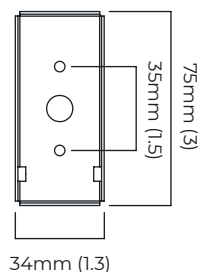

WALL ROSE / PLATE

rectangular wall box - 40 x 15 x 80 mm (w x d x h)

CERTIFICATION

VIEW ON WEBSITE

mounting plate dimensions

North America junction box cover

*Diagrams are not to scale.

NIMBUS WALL - DALI-A

FINISH

antique bronze with handmade fritted glass
 bronze with handmade fritted glass
 satin brass with handmade fritted glass

DIMENSIONS (body of fixture)

250 x 100 x 320 mm (w x d x h)

WEIGHT

3kg (6.6lbs)

rectangular wall box - 40 x 15 x 80 mm (w x d x h)

CERTIFICATION

VIEW ON WEBSITE

mounting plate dimensions

DALI converter dimensions

*Diagrams are not to scale.

NIMBUS WALL - DALI-B

FINISH

antique bronze with handmade fritted glass
 bronze with handmade fritted glass
 satin brass with handmade fritted glass

DIMENSIONS (body of fixture)

250 x 110 x 320 mm (w x d x h)

WEIGHT

3kg (6.6lbs)

ILLUMINATION