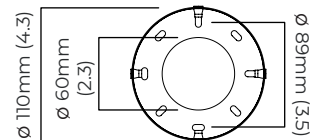

FINISH

antique bronze with handmade fritted glass
 bronze with handmade fritted glass
 satin brass with handmade fritted glass

DIMENSIONS (body of fixture)

250 x 100 x 320 mm (w x d x h)

WEIGHT

3kg (6.6lbs)

rectangular wall box - 40 x 15 x 80 mm (w x d x h)

CERTIFICATION

VIEW ON WEBSITE

mounting plate dimensions

DALI converter dimensions

*Diagrams are not to scale.

NIMBUS WALL - DALI-B

FINISH

antique bronze with handmade fritted glass
 bronze with handmade fritted glass
 satin brass with handmade fritted glass

DIMENSIONS (body of fixture)

250 x 110 x 320 mm (w x d x h)

WEIGHT

3kg (6.6lbs)

ILLUMINATION

rectangular wall rose - \varnothing 116 x 25 mm (dia x h)

CERTIFICATION

VIEW ON WEBSITE

mounting plate dimensions

*Diagrams are not to scale.

NIMBUS WALL

NIMBUS WALL

SKU NUMBER	FINISH DESCRIPTION	VOLTAGE
NIMWAOABFG-240	antique bronze with handmade fritted glass	220 - 240V
NIMWAOBZFG-240	bronze with handmade fritted glass	220 - 240V
NIMWAOBFG-240	satin brass with handmade fritted glass	220 - 240V
NIMWAOABFG-110	antique bronze with handmade fritted glass	110 - 130V
NIMWAOBZFG-110	bronze with handmade fritted glass	110 - 130V
NIMWAOBFG-110	satin brass with handmade fritted glass	110 - 130V