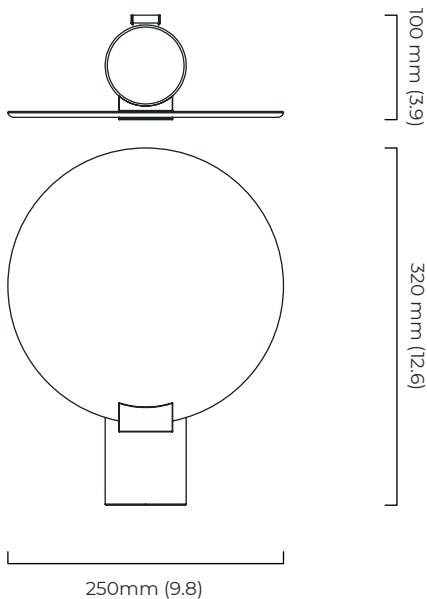

NIMBUS WALL

FINISH

antique bronze with handmade fritted glass
 bronze with handmade fritted glass
 satin brass with handmade fritted glass

DIMENSIONS (body of fixture)

250 x 100 x 320 mm (w x d x h)

WEIGHT

WALL ROSE / PLATE

rectangular wall box - 40 x 15 x 80 mm (w x d x h)

CERTIFICATION

VIEW ON WEBSITE

mounting plate dimensions

North America junction box cover

*Diagrams are not to scale.

NIMBUS WALL - DALI-A

FINISH

antique bronze with handmade fritted glass
 bronze with handmade fritted glass
 satin brass with handmade fritted glass

DIMENSIONS (body of fixture)

250 x 100 x 320 mm (w x d x h)

WEIGHT

3kg (6.6lbs)

rectangular wall box - 40 x 15 x 80 mm (w x d x h)

CERTIFICATION

VIEW ON WEBSITE

mounting plate dimensions

DALI converter dimensions

*Diagrams are not to scale.

NIMBUS WALL - DALI-B

FINISH