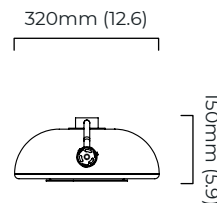

WEIGHT

8kg (17.6lbs)

please ensure ceiling structure is strong enough to support the weight of the light

OVERALL DROP

minimum 665 mm
supplied with 1000mm drop rod (12.7mm dia) as standard
(adjustable on site)

ILLUMINATION

integrated LED - 8w - 2700K
DALI LED driver to be installed in the ceiling cavity
drivers must be installed up to 20 meters from the body of the light

DIMMING

DALI compatible

CEILING ROSE / PLATE

round ceiling rose - \varnothing 45 x 120 mm (dia x h)

CERTIFICATION

VIEW ON WEBSITE

mounting plate dimensions

LED driver dimensions

*Diagrams are not to scale.

PENDULUM PENDANT - DALI-B

FINISH

bronze with smoked glass
satin brass with smoked glass

DIMENSIONS (body of fixture)

320 x 150 x 525 mm (w x d x h)

WEIGHT

8kg (17.6lbs)

please ensure ceiling structure is strong enough to support the weight of the light