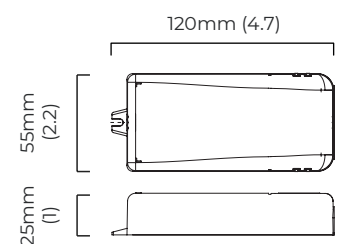

PENDULUM PENDANT

FINISH

bronze with smoked glass
satin brass with smoked glass

DIMENSIONS (body of fixture)

320 x 150 x 525 mm (w x d x h)

WEIGHT

8kg (17.6lbs)
please ensure ceiling structure is strong enough to support the weight of the light

CERTIFICATION

VIEW ON WEBSITE

*Diagrams are not to scale.

PENDULUM PENDANT - DALI-A

FINISH

bronze with smoked glass
satin brass with smoked glass

DIMENSIONS (body of fixture)

320 x 150 x 525 mm (w x d x h)

round ceiling rose - \varnothing 45 x 120 mm (dia x h)

CERTIFICATION

VIEW ON WEBSITE

mounting plate dimensions

LED driver dimensions

*Diagrams are not to scale.

PENDULUM PENDANT - DALI-B

FINISH

bronze with smoked glass
satin brass with smoked glass

DIMENSIONS (body of fixture)

320 x 150 x 525 mm (w x d x h)

WEIGHT

8kg (17.6lbs)

please ensure ceiling structure is strong enough to support the weight of the light