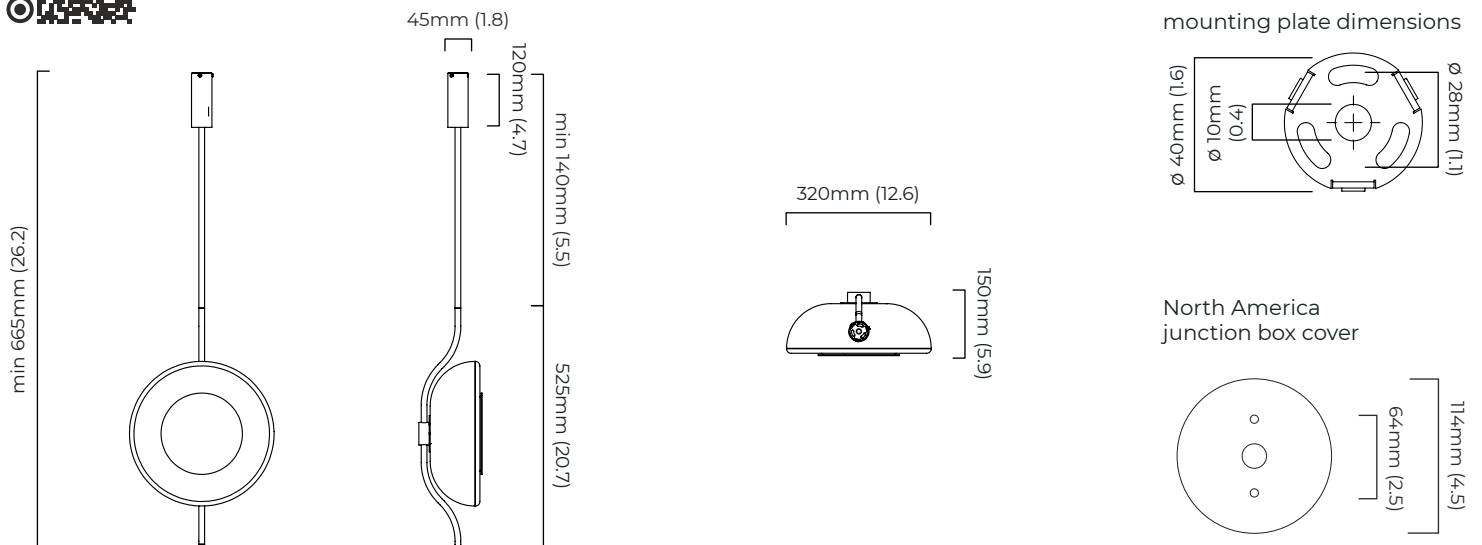

OVERALL DROP

minimum 665 mm
supplied with 1000mm drop rod (12.7mm dia) as standard
(adjustable on site)

ILLUMINATION

220-240v - integrated LED - 8w - 2700K
110-130v - integrated LED - 8w - 2700K
LED driver to be installed in the ceiling rose
drivers must be installed up to 20 meters from the body of the light

CERTIFICATION

VIEW ON WEBSITE

*Diagrams are not to scale.

PENDULUM PENDANT - DALI-A

FINISH

bronze with smoked glass
satin brass with smoked glass

DIMENSIONS (body of fixture)

320 x 150 x 525 mm (w x d x h)

round ceiling rose - \varnothing 45 x 120 mm (dia x h)

CERTIFICATION

VIEW ON WEBSITE

mounting plate dimensions

LED driver dimensions

*Diagrams are not to scale.

PENDULUM PENDANT - DALI-B

FINISH

bronze with smoked glass
satin brass with smoked glass

DIMENSIONS (body of fixture)

320 x 150 x 525 mm (w x d x h)

WEIGHT

8kg (17.6lbs)

please ensure ceiling structure is strong enough to support the weight of the light