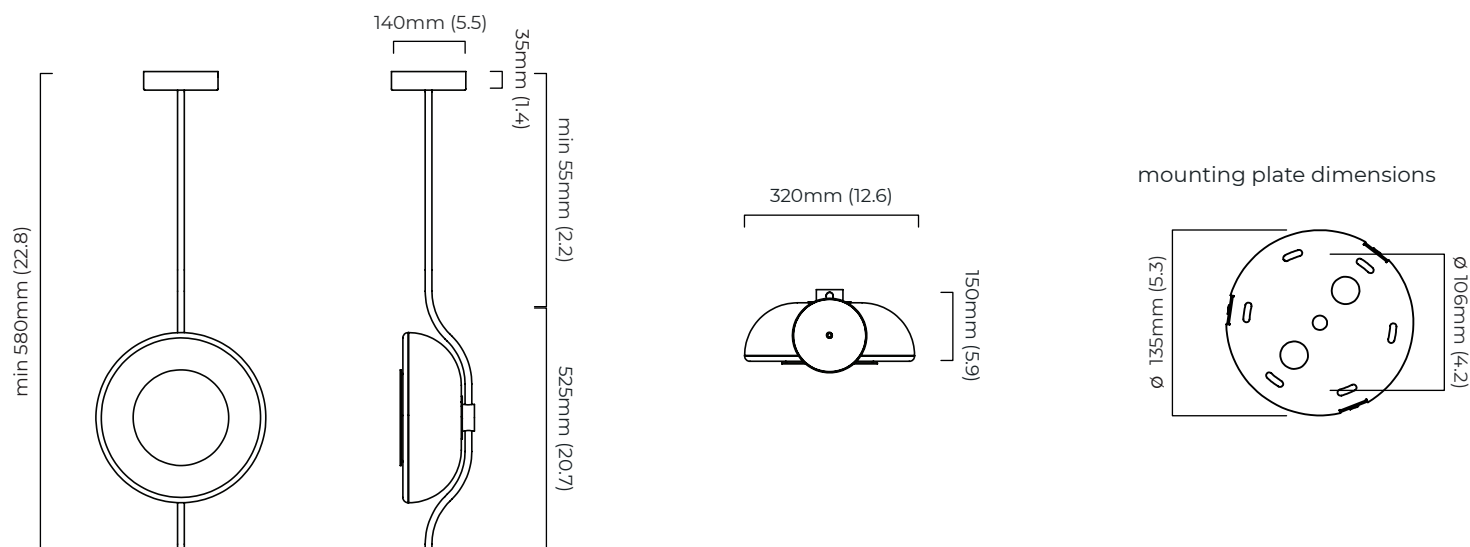

round ceiling rose - \varnothing 45 x 120 mm (dia x h)

CERTIFICATION

VIEW ON WEBSITE

mounting plate dimensions

LED driver dimensions

*Diagrams are not to scale.

PENDULUM PENDANT - DALI-B

FINISH

bronze with smoked glass
satin brass with smoked glass

DIMENSIONS (body of fixture)

320 x 150 x 525 mm (w x d x h)

WEIGHT

8kg (17.6lbs)

please ensure ceiling structure is strong enough to support the weight of the light

OVERALL DROP

minimum 580 mm
supplied with 1000mm drop rod (12.7mm dia) as standard
(adjustable on site)

ILLUMINATION

integrated LED - 8w - 2700K
DALI LED driver to be installed in the ceiling rose

DIMMING

DALI compatible

CEILING ROSE / PLATE

round ceiling rose - \varnothing 140 x 35 mm (dia x h)

CERTIFICATION

VIEW ON WEBSITE

*Diagrams are not to scale.

PENDULUM PENDANT

PENDULUM PENDANT