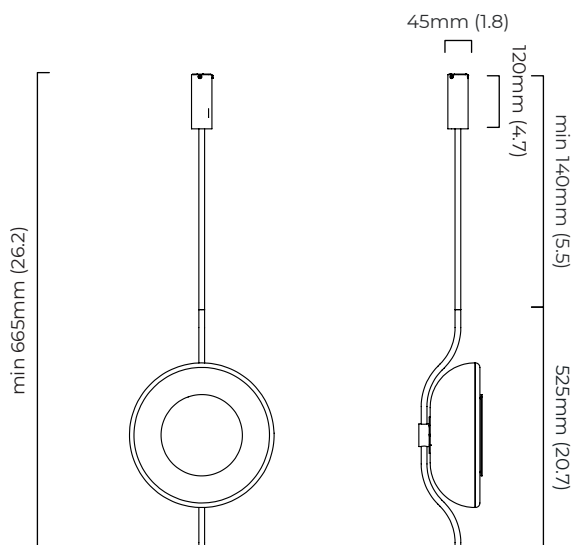

WEIGHT

8kg (17.6lbs)

please ensure ceiling structure is strong enough to support the weight of the light

OVERALL DROP

minimum 665 mm
supplied with 1000mm drop rod (12.7mm dia) as standard
(adjustable on site)

ILLUMINATION

integrated LED - 8w - 2700K
DALI LED driver to be installed in the ceiling cavity
drivers must be installed up to 20 meters from the body of the light

DIMMING

DALI compatible

CEILING ROSE / PLATE

round ceiling rose - \varnothing 45 x 120 mm (dia x h)

CERTIFICATION

VIEW ON WEBSITE

mounting plate dimensions

LED driver dimensions

*Diagrams are not to scale.

PENDULUM PENDANT - DALI-B

FINISH

bronze with smoked glass
satin brass with smoked glass

DIMENSIONS (body of fixture)

320 x 150 x 525 mm (w x d x h)

WEIGHT

8kg (17.6lbs)

please ensure ceiling structure is strong enough to support the weight of the light