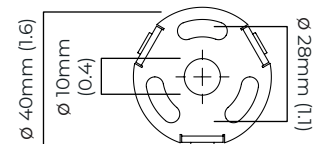

CERTIFICATION

VIEW ON WEBSITE

*Diagrams are not to scale.

PENDULUM PENDANT - DALI-A

FINISH

bronze with smoked glass
satin brass with smoked glass

DIMENSIONS (body of fixture)

320 x 150 x 525 mm (w x d x h)

round ceiling rose - \varnothing 45 x 120 mm (dia x h)

CERTIFICATION

VIEW ON WEBSITE

mounting plate dimensions

LED driver dimensions

*Diagrams are not to scale.

PENDULUM PENDANT - DALI-B

FINISH

bronze with smoked glass
satin brass with smoked glass

DIMENSIONS (body of fixture)

320 x 150 x 525 mm (w x d x h)

WEIGHT

8kg (17.6lbs)

please ensure ceiling structure is strong enough to support the weight of the light