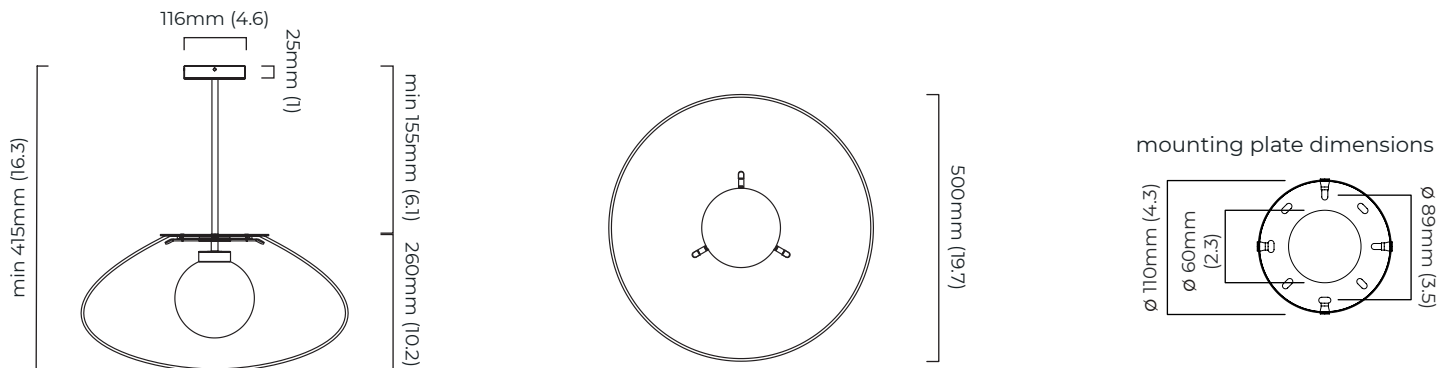

DIMENSIONS (body of fixture)

ø 500 x 260 mm (dia x h)

WEIGHT

12kg (26.5lbs)
 please ensure ceiling structure is strong enough to support
 the weight of the light

OVERALL DROP

minimum 415 mm
 supplied with 1000mm drop rod (12.7 mm dia) as standard
 (adjustable on site)

CEILING ROSE / PLATE

round ceiling rose - ø 116 x 25 mm (dia x h)

CERTIFICATION

VIEW ON WEBSITE

*Diagrams are not to scale.

PETRA PENDANT - DALI-A

FINISH

bronze with smoked glass and matt opal glass
 bronze with smoked glass and smoked hand formed glass
 satin brass with smoked glass and matt opal glass
 satin brass with smoked glass and smoked hand formed glass