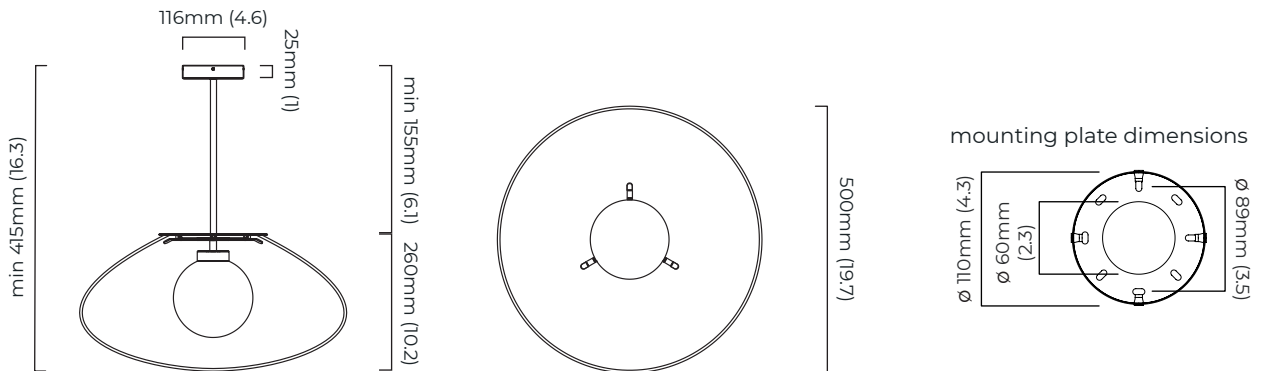

PETRA PENDANT - DALI-A

FINISH

bronze with smoked glass and matt opal glass
bronze with smoked glass and smoked hand formed glass
satin brass with smoked glass and matt opal glass
satin brass with smoked glass and smoked hand formed glass

DIMENSIONS (body of fixture)

ø 500 x 260 mm (dia x h)

WEIGHT

12kg (26.5lbs)
please ensure ceiling structure is strong enough to support
the weight of the light

OVERALL DROP

minimum 415 mm
supplied with 1000mm drop rod (12.7 mm dia) as standard
(adjustable on site)

ILLUMINATION

220-240v - 1 x E14 - 60w (or 6.5w 2700k)
DALI converter to be installed in the ceiling rose

DIMMING

dimnable bulb required
DALI compatible

CEILING ROSE / PLATE

round ceiling rose - ø 116 x 25 mm (dia x h)

CERTIFICATION

VIEW ON WEBSITE

*Diagrams are not to scale.