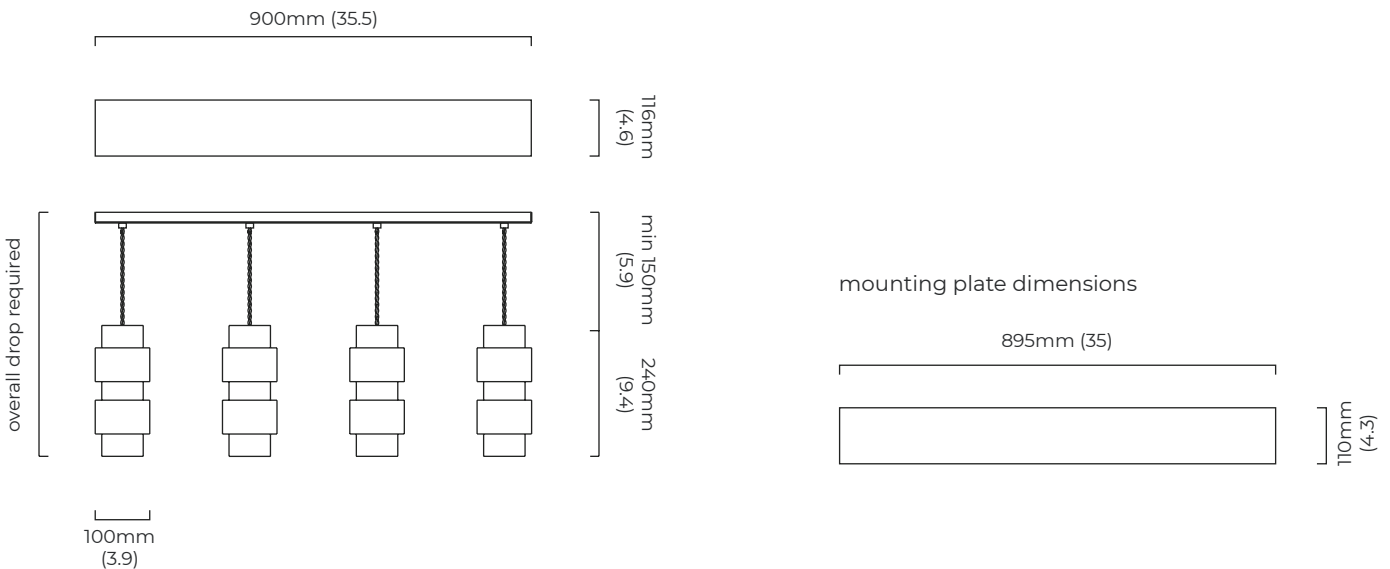

RING PENDANT CLUSTER LONG 4

FINISH

antique bronze with satin brass details and black silk braided flex
bronze with satin brass details and black silk braided flex
satin brass with satin brass details and black silk braided flex

DIMENSIONS (body of fixture)

900 x 116 mm (w x d)
height variable

please specify

- the length of the longest drop (fully customisable)
- the length of the shortest drop (min 150 mm)

WEIGHT

variable

ILLUMINATION

220-240v - 4 x E14 - 6w - 2700k - LED ONLY
110-130v - 4 x E12 - 6w - 2700k - LED ONLY

DIMMING

dimnable bulb required
trailing edge dimmable / phase cut (rotary dimmer) - standard
DALI option available (220-240v only)

CEILING ROSE / PLATE

rectangular ceiling plate - 900 x 116 mm (w x d)

CERTIFICATION

VIEW ON WEBSITE

*Diagrams are not to scale.