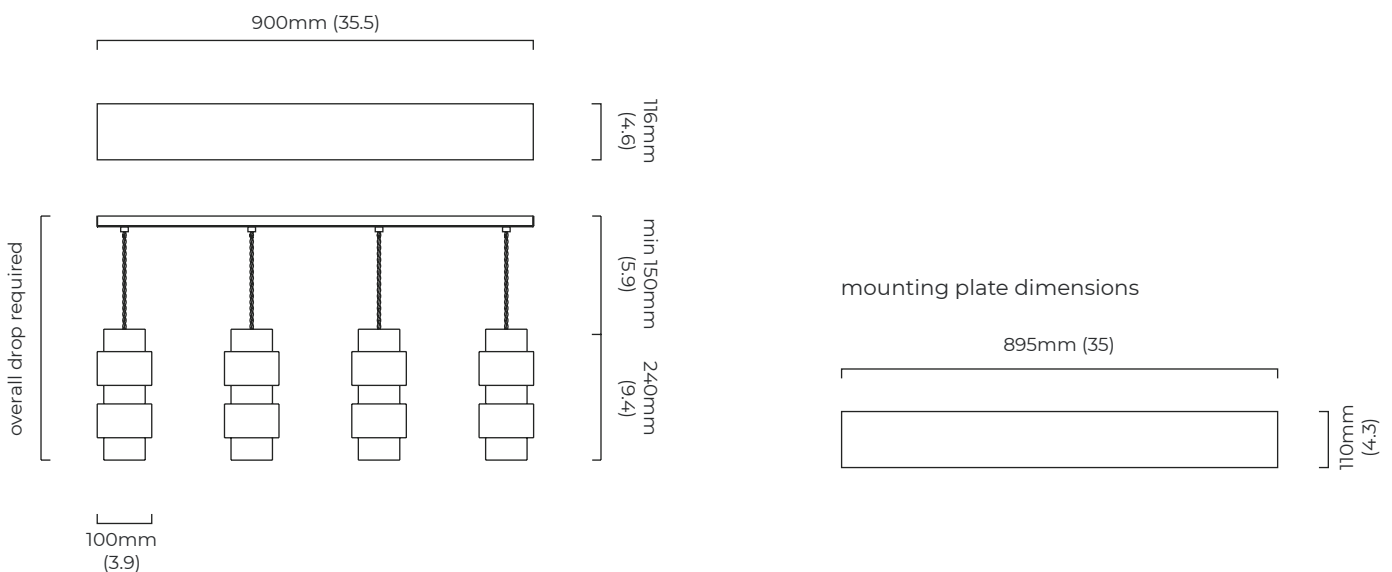

RING PENDANT CLUSTER LONG 4 - DALI-A

FINISH

antique bronze with satin brass details and black silk braided flex
bronze with satin brass details and black silk braided flex
satin brass with satin brass details and black silk braided flex

DIMENSIONS (body of fixture)

900 x 116 mm (w x d)
height variable

please specify

- the length of the longest drop (fully customisable)
- the length of the shortest drop (min 150 mm)

WEIGHT

variable

ILLUMINATION

220-240v - 4 x E14 - 6w - 2700k - LED ONLY
DALI converter to be installed in the cavity

DIMMING

dimnable bulb required
DALI compatible

CEILING ROSE / PLATE

rectangular ceiling plate - 900 x 116 mm (w x d)

CERTIFICATION

VIEW ON WEBSITE

*Diagrams are not to scale.