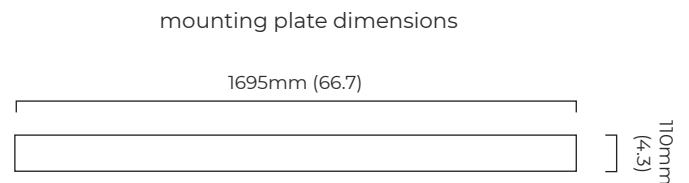

RING PENDANT CLUSTER LONG 5

FINISH

antique bronze with satin brass details and black silk braided flex
bronze with satin brass details and black silk braided flex
satin brass with satin brass details and black silk braided flex

DIMENSIONS (body of fixture)

1700 x 116 mm (w x d)
height variable

please specify

- the length of the longest drop (fully customisable)
- the length of the shortest drop (min 150 mm)

WEIGHT

variable

ILLUMINATION

220-240v - 4 x E14 - 6w - 2700k - LED ONLY
110-130v - 4 x E12 - 6w - 2700k - LED ONLY

DIMMING

dimnable bulb required
trailing edge dimmable / phase cut (rotary dimmer) - standard
DALI option available (220-240v only)

CEILING ROSE / PLATE

rectangular ceiling plate - 1700 x 116 mm (w x d)

CERTIFICATION

VIEW ON WEBSITE

*Diagrams are not to scale.