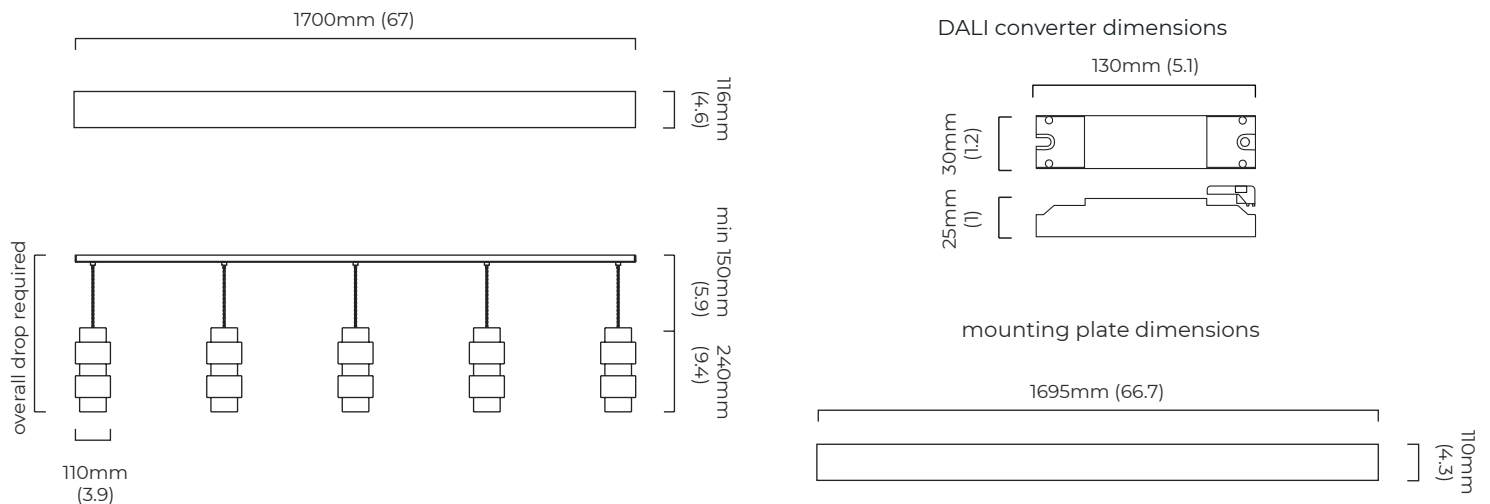

RING PENDANT CLUSTER LONG 5 - DALI-A

FINISH

antique bronze with satin brass details and black silk braided flex
bronze with satin brass details and black silk braided flex
satin brass with satin brass details and black silk braided flex

DIMENSIONS (body of fixture)

1700 x 116 mm (w x d)
height variable

please specify

- the length of the longest drop (fully customisable)
- the length of the shortest drop (min 150 mm)

WEIGHT

variable

ILLUMINATION

220-240v - 4 x E14 - 6w - 2700k - LED ONLY
DALI converter to be installed in the cavity

DIMMING

dimnable bulb required
DALI compatible

CEILING ROSE / PLATE

rectangular ceiling plate - 1700 x 116 mm (w x d)

CERTIFICATION

VIEW ON WEBSITE

*Diagrams are not to scale.