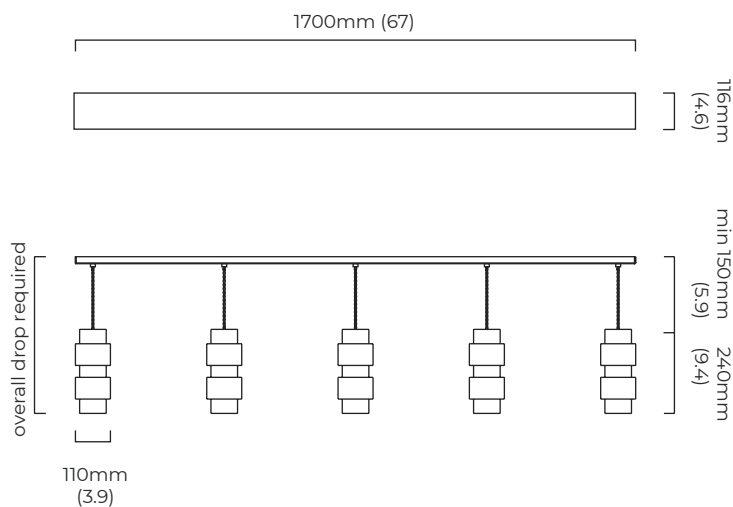

RING PENDANT CLUSTER LONG 5

FINISH

antique bronze with satin brass details and black silk braided flex
bronze with satin brass details and black silk braided flex
satin brass with satin brass details and black silk braided flex

DIMENSIONS (body of fixture)

1700 x 116 mm (w x d)
height variable

please specify

- the length of the longest drop (fully customisable)
- the length of the shortest drop (min 150 mm)

WEIGHT

variable

ILLUMINATION

220-240v - 4 x E14 - 6w - 2700k - LED ONLY
110-130v - 4 x E12 - 6w - 2700k - LED ONLY

DIMMING

dimnable bulb required
trailing edge dimmable / phase cut (rotary dimmer) - standard
DALI option available (220-240v only)

CEILING ROSE / PLATE

rectangular ceiling plate - 1700 x 116 mm (w x d)

CERTIFICATION

VIEW ON WEBSITE

*Diagrams are not to scale.